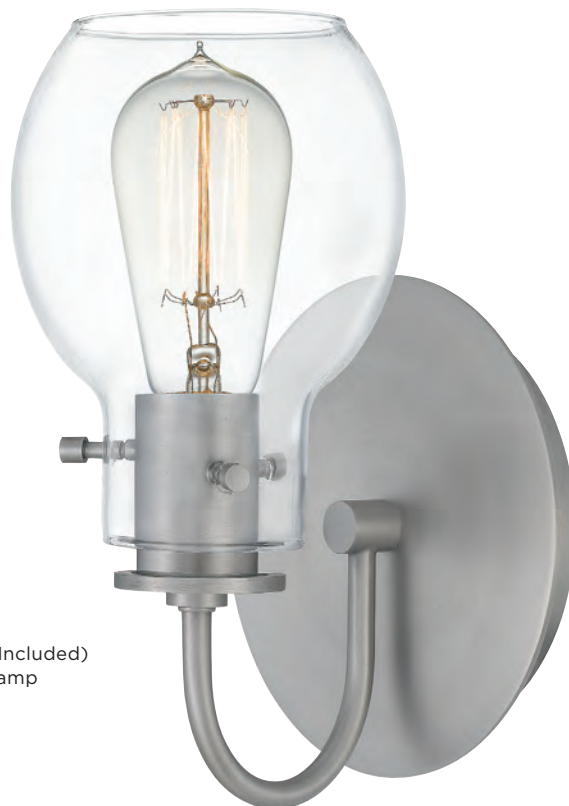

ANW8601AN

9" H x 6" W x 7" D

1 - 60W Medium Base (Included)

ETL Listed Location: Damp
(NOT TO SCALE)