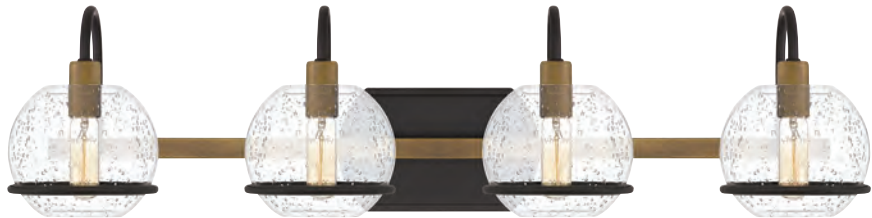

PHX8614MBK

7.5" H x 13.75" W x 7.5" D
2 - 60W Candelabra Base
(Not Included)
ETL Listed Location: Damp

PHOENIX

Finish: Western Bronze

Glass: Clear Seedy

Can be installed facing up or down

PHX8631WT

7.5" H x 30.75" W x 7.5" D
4 - 60W Candelabra Base
(Not Included)
ETL Listed Location: Damp