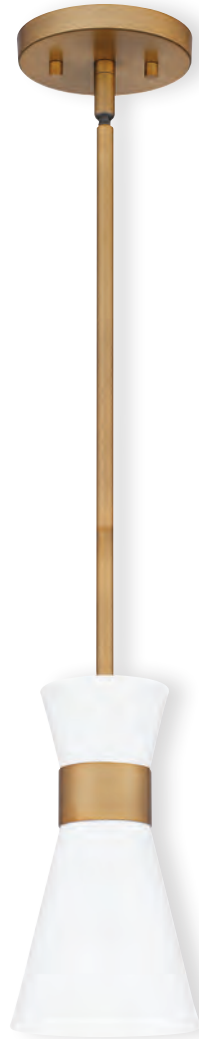

FREMONT

FMT1512AB

17.5" H x 10" W x 10" D
Finish: Aged Brass
1 - 100W Medium Base
(Not Included)
Hanging Height Max: 56.00
ETL Listed Location: Damp
Shade: White Metal

FREMONT

FMT1512BN

17.5" H x 10" W x 10" D
Finish: Brushed Nickel
1 - 100W Medium Base
(Not Included)
Hanging Height Max: 56.00
ETL Listed Location: Damp
Shade: White Metal

FREMONT

FMT1505AB

9.25" H x 5.25" W x 5.25" D
Finish: Aged Brass
1 - 100W Medium Base
(Not Included)
Hanging Height Max: 48.00
ETL Listed Location: Damp
Shade: White Metal

FREMONT

FMT1505BN

9.25" H x 5.25" W x 5.25" D
Finish: Brushed Nickel
1 - 100W Medium Base
(Not Included)
Hanging Height Max: 48.00
ETL Listed Location: Damp
Shade: White Metal