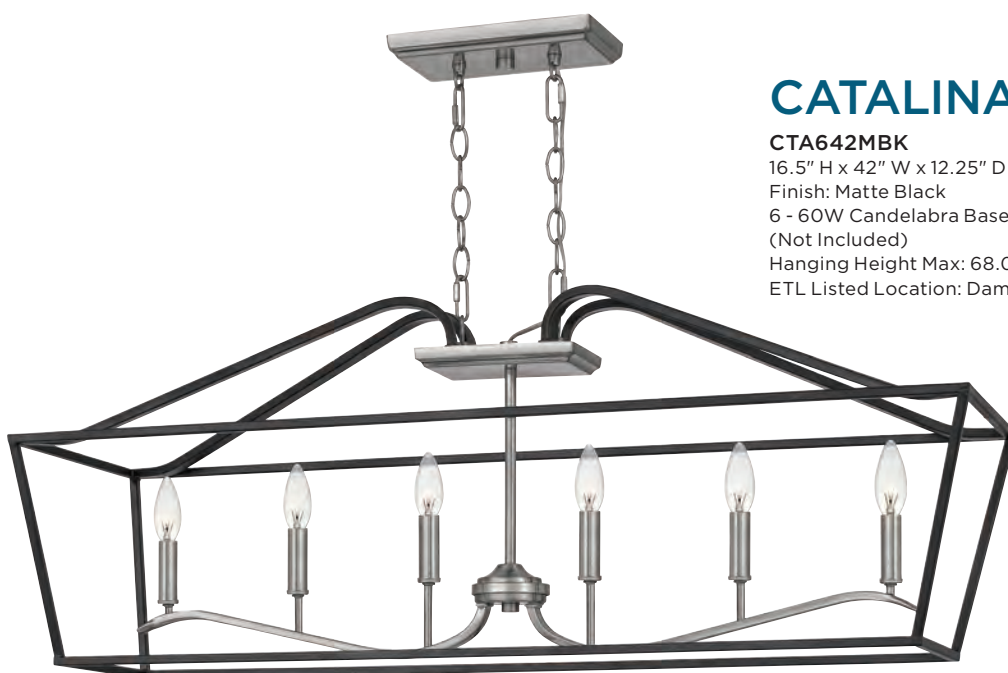

SIDWELL

Finish: Weathered Brass

Glass: Clear

Push the boundaries of form and function with the Sidwell collection. Suspended from a thick black cable and secured with industrial fittings, the sphere of clear glass showcases the vintage flair of its filament bulb. The hardware and canopy are finished in a chic weather brass to complete this edgy favorite.