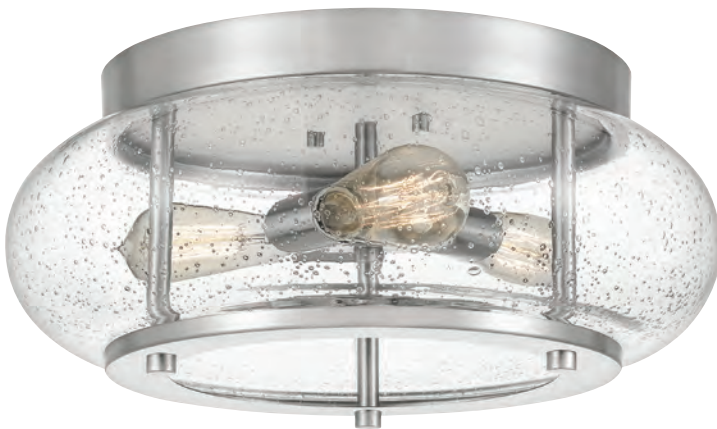

TRG1616BN
7" H x 16" W x 16" D
3-60W Medium Base (Included)
ETL Listed Location: Damp
(NOT TO SCALE)