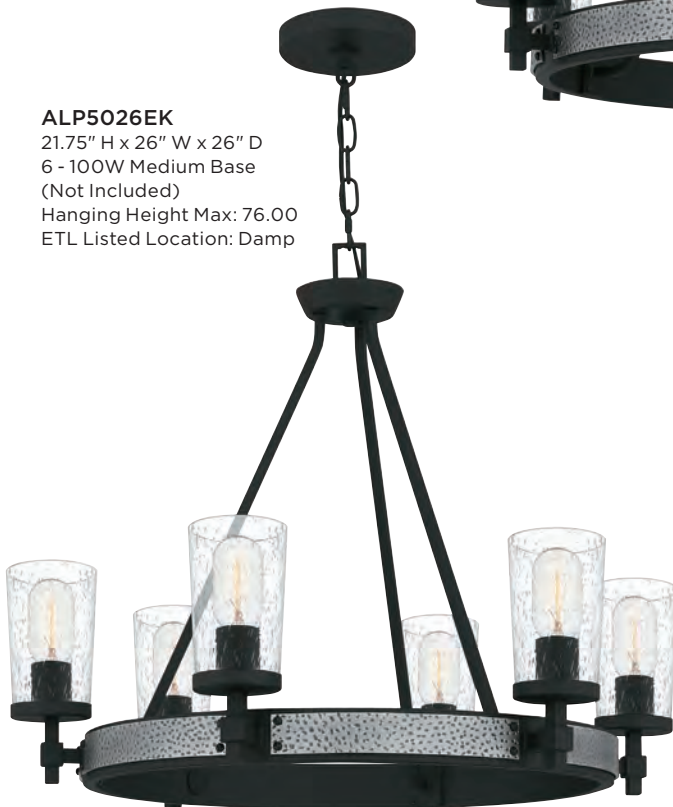

KGB142EK
11.5" H x 42" W x 5.5" D
5 - 100W Medium Base
(Not Included)
Hanging Height Max: 50.00
ETL Listed Location: Damp

ALPINE

Finish: Earth Black

Glass: Clear Seedy

Clear seedy glass emulates ice in the Alpine light, in your choice of chandelier or semi-flush mount styles. The earth black finish alludes to Alpine's rustic design origins, although this versatile piece would equally suit transitional and traditional spaces. Add in vintage style bulbs (not included) for an extra layer of flair.

ALP5026EK

21.75" H x 26" W x 26" D
6 - 100W Medium Base
(Not Included)

Hanging Height Max: 76.00
ETL Listed Location: Damp

LISBON

Finish: Old Bronze

Glass: Clear

Lisbon translates Old World appeal in a fresh, modern way. Whether as a semi-flush mount, chandelier, or island light, this design features an old bronze finish and clear glass shades for a look that recalls the Moorish castles of the Iberian Peninsula.

LSB5026OZ
21.75" H x 26.25" W x 26.25" D
6 - 60W Candelabra Base
(Not Included)
Hanging Height Max: 74.00
ETL Listed Location: Damp

LSB5032OZ
26.25" H x 32.5" W x 32.5" D
8 - 60W Candelabra Base
(Not Included)
Hanging Height Max: 79.00
ETL Listed Location: Damp
(NOT TO SCALE)