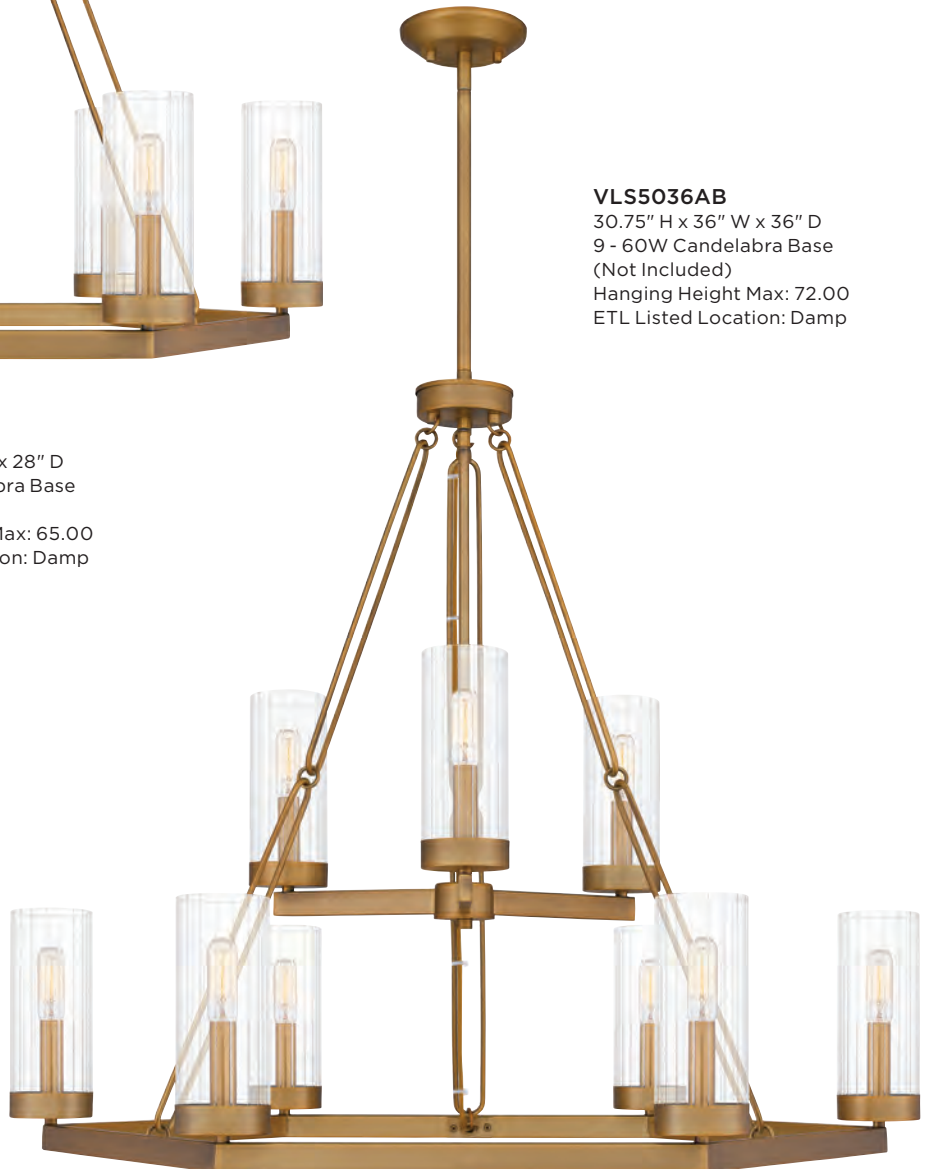

VALENS

Finish: Aged Brass
Glass: Clear Reeded

In single- or multi-tier options, the Valens light pairs aged brass with clear reeded glass. Both luminous and romantic, this piece adds a glamorous touch to modern and traditional dining spaces alike.

VLS640AB
20.5" H x 40" W x 14" D
6 - 60W Candelabra Base
(Not Included)
Hanging Height Max: 59.00
ETL Listed Location: Damp
(NOT TO SCALE)

VLS5028AB
24.25" H x 28" W x 28" D
6 - 60W Candelabra Base
(Not Included)
Hanging Height Max: 65.00
ETL Listed Location: Damp

VLS5036AB
30.75" H x 36" W x 36" D
9 - 60W Candelabra Base
(Not Included)
Hanging Height Max: 72.00
ETL Listed Location: Damp

ARIA

Finish: Weathered Brass

Glass: Opal

Aria spotlights timeless style. This collection of island lights, chandeliers, pendants and semi-flush mounts with opal glass shades is available in two completely classic finishes: antique polished nickel or weathered brass.