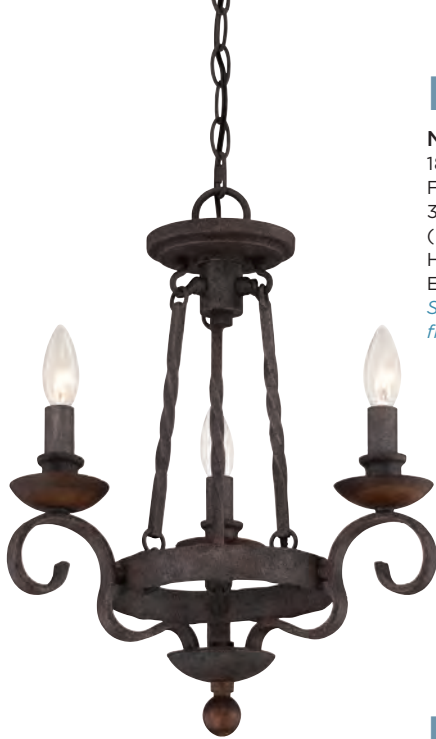

NOBLE

NBE5303RK
18.5" H x 15.5" W x 15.5" D
Finish: Rustic Black
3 - 60W Candelabra Base
(Not Included)
Hanging Height Max: 74.00
ETL Listed Location: Damp
See page 130-131 for more
fixtures in this family