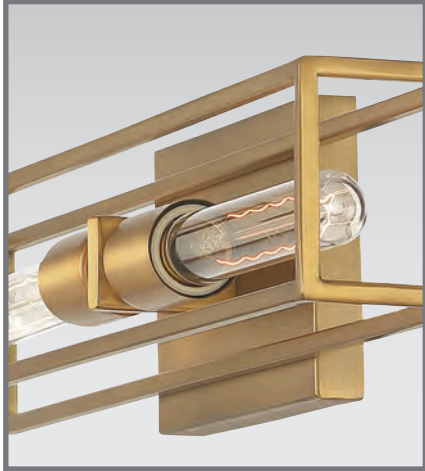

LEIGHTON

Finish: Weathered Brass

The Leighton collection offers smart and structural wall sconces and vanity lights in weathered brass. The rectangular backplate sets the tone for plentiful angular shapes and a midcentury modern feel. Choose from one, two, or four lights to add sculptural flair to your home today.

Can be installed facing up or down

LGN8605WS
13.75" H x 4.75" W x 4" D
1 - 100W Medium Base
(Not Included)
ETL Listed Location: Damp
(NOT TO SCALE)