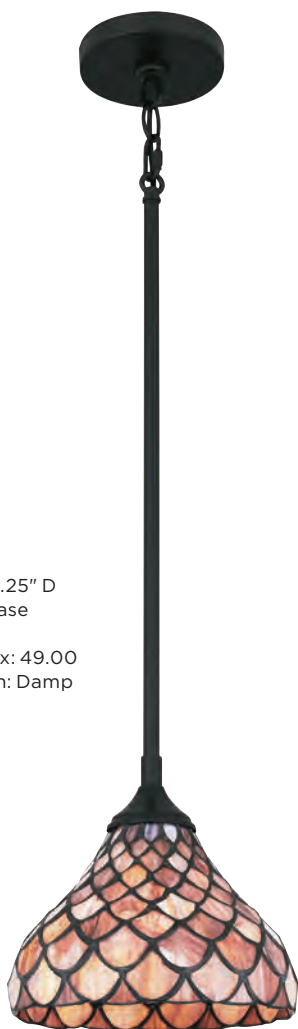

TF5328MBK
7.5" H x 8.25" W x 8.25" D
1 - 100W Medium Base
(Not Included)
Hanging Height Max: 49.00
ETL Listed Location: Damp
(NOT TO SCALE)