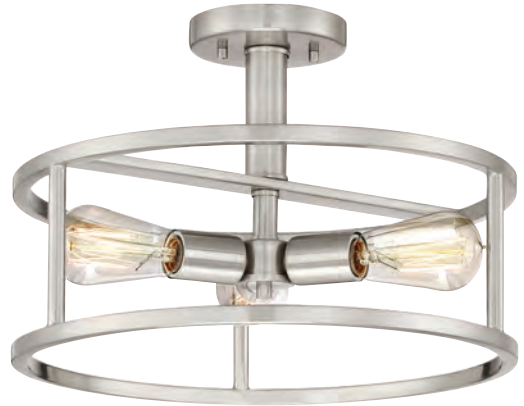

NEW HARBOR

Finish: Brushed Nickel
or Western Bronze

The New Harbor collection is completely unadorned for an open airy feel. The brushed nickel or western bronze finish complements many decor styles and the Victorian Edison style bulb adds the perfect vintage touch to this understated collection.

See pages 68-71 for more fixtures in this family

NHR1715BN

10.5" H x 15" W x 15" D
3 - 60W Medium Base (Included)
ETL Listed Location: Damp