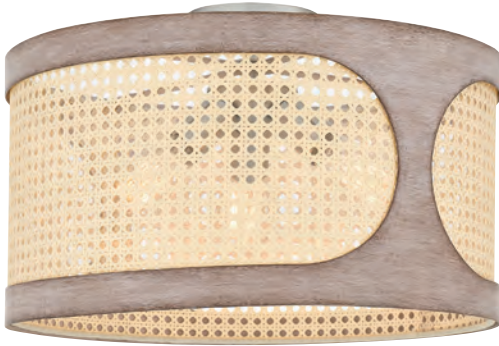

SYRAH

Finish: Brushed Nickel
or Matte Black
Shade: Rattan

Pretty rattan detailing casts delightful shadows in the Syrah series, comprised of a mini pendant, island light, or semi-flush mount available in brushed nickel or matte black finishes. Part of the Quoizel Naturals line, this design evokes carefree style. Whether you live by the sea or in the city, Syrah adds easygoing refinement.

See pages 94–95 for more fixtures in this family

QUOIZEL NATURALS

SYA1718BN
11" H x 18" W x 18" D
3 - 100W Medium Base
(Not Included)
ETL Listed Location: Damp