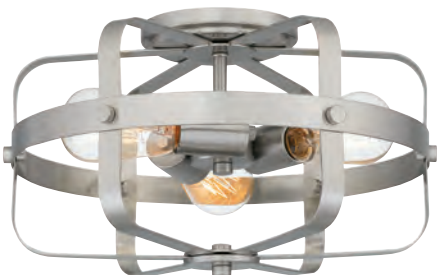

QFL5592BN

7.25" H x 14" W x 14" D
3 - 75W Medium Base
(Not Included)
ETL Listed Location: Damp

QFL5592MBK

7.25" H x 14" W x 14" D
3 - 75W Medium Base
(Not Included)
ETL Listed Location: Damp
(NOT TO SCALE)