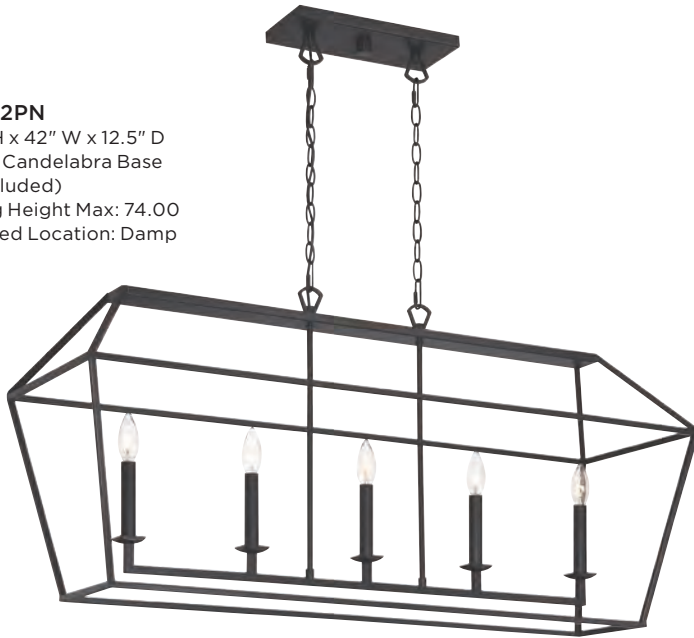

AVIARY

Finish: Palladian Bronze

Industrial, ironclad elements reveal a surprisingly airy aesthetic in polished nickel or palladian bronze. The Aviary chandelier, available in a variety of sizes, instantly enlivens dull spaces with a bold, angular shape, exposed candles and thick chain suspension. Free of superfluous scrolls and flourishes, Aviary speaks to simplicity of design rooted in farmhouse craftsmanship.

AVY542PN

20.25" H x 42" W x 12.5" D
5 - 60W Candelabra Base
(Not Included)
Hanging Height Max: 74.00
ETL Listed Location: Damp