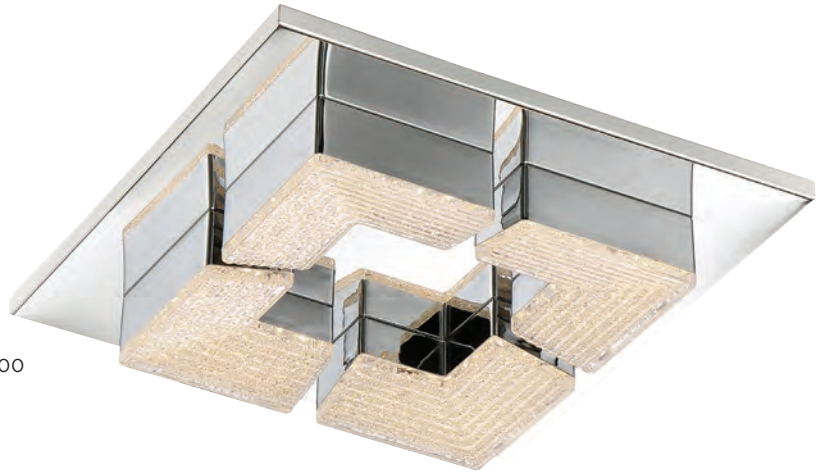

LUNETTE

PCLT1612C

2.5" H x 11.75" W x 11.75" D
 Finish: Polished Chrome
 Integrated LED
 Lumens: Delivered 840 | Initial 1200
 Kelvin 3000, CRI 90
 ETL Listed Location: Damp

LUNETTE

PCLT1611C

2.5" H x 10.5" W x 10.5" D
 Finish: Polished Chrome
 Integrated LED
 Lumens: Delivered 840 | Initial 1200
 Kelvin 3000, CRI 90
 ETL Listed Location: Damp
 (NOT TO SCALE)

STELLAR

PCSL1616C

4.5" H x 16" W x 16" D
 Finish: Polished Chrome
 3 - 60W Medium Base
 (Not Included)
 ETL Listed Location: Damp
 Shade: White Silkscreen Glass

COLLECTIONS

TILLY

Finish: Matte Black

Simple and chic, the Tilly light features open, matte-black framework. Available as a mini pendant, pendant, or island light, this piece works well anywhere you want to make a statement without overwhelming a space. Add in a round, vintage style bulb (not included) for a dash of retro-inspired flare.