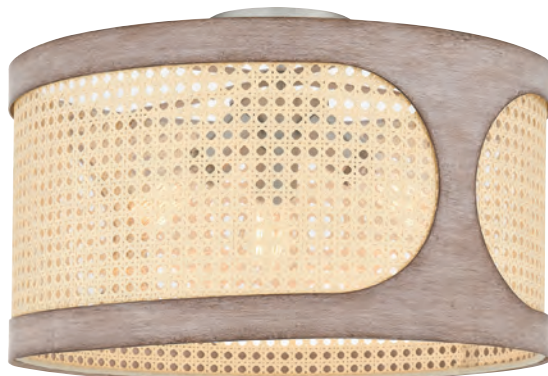

SYRAH

Finish: Brushed Nickel
Shade: Rattan

Pretty rattan detailing casts delightful shadows in the Syrah series, comprised of a mini pendant, island light, or semi-flush mount available in brushed nickel or matte black finishes. Part of the Quoizel Naturals line, this design evokes carefree style. Whether you live by the sea or in the city, Syrah adds easygoing refinement.

QUOIZEL NATURALS

SYA1718BN
11" H x 18" W x 18" D
3 - 100W Medium Base
(Not Included)
ETL Listed Location: Damp
(NOT TO SCALE)