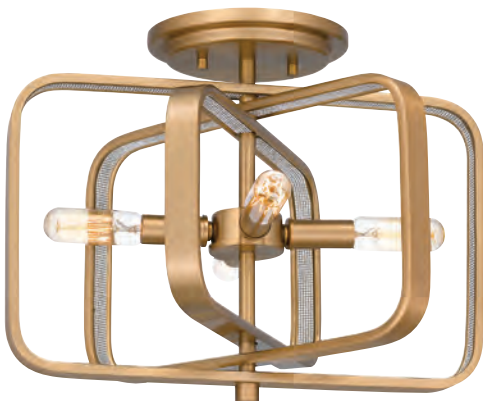

PCDPR2814BWS

10.25" H x 14" W x 9.25" D
4 - 60W Candelabra Base
(Not Included)
Hanging Height Max: 49.00
ETL Listed Location: Damp
(NOT TO SCALE)