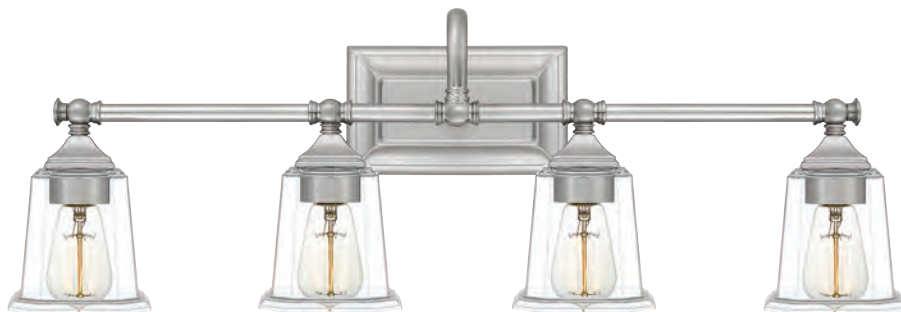

NLC8604BN
10" H x 30.5" W x 7" D
4 - 100W Medium Base
(Not Included)
ETL Listed Location: Damp