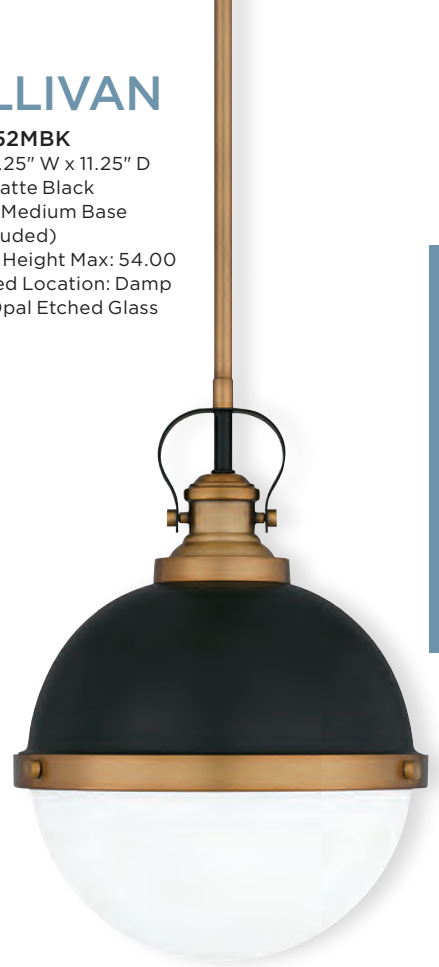

SULLIVAN

QPP5352MBK
15" H x 11.25" W x 11.25" D
Finish: Matte Black
1 - 100W Medium Base
(Not Included)
Hanging Height Max: 54.00
ETL Listed Location: Damp
Shade: Opal Etched Glass