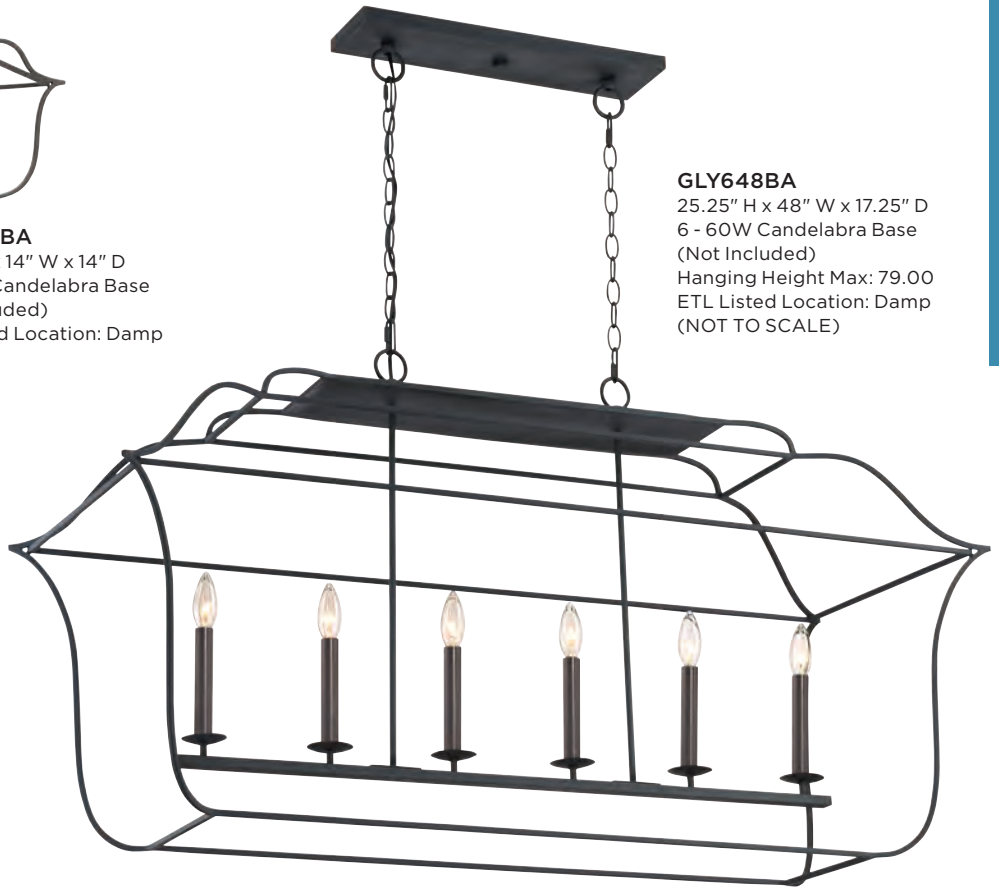

GLY648BA
25.25" H x 48" W x 17.25" D
6 - 60W Candelabra Base
(Not Included)
Hanging Height Max: 79.00
ETL Listed Location: Damp
(NOT TO SCALE)