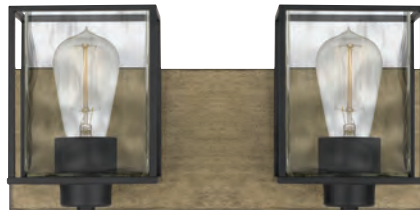

HOLSTEN

Finish: Matte Black
Glass: Clear Hammered

Add some farmhouse flair to your home with the Holsten collection. Clear hammered glass shades are outlined in a refined matte black finish to ensure a perfect glow. A faux-wood backplate adds an extra touch of style, making Holsten perfect for any transitional or modern farmhouse setting.

Can be installed facing up or down

HTN8615MBK
7" H x 15" W x 6" D
2 - 100W Medium Base
(Not Included)
ETL Listed Location: Damp

KNOX

Finish: Matte Black
Glass: Clear Seedy

Add a modern feel to your home with the clean lines and simple silhouette of the Knox collection. Clear seedy glass shades are accentuated by a matte black frame and rectangular backplate. Choose from multiple size options in this versatile collection, and add in vintage light bulbs for the ultimate ambiance.

Can be installed facing up or down

KNX8632MBK
8" H x 32" W x 6" D
4 - 100W Medium Base
(Not Included)
ETL Listed Location: Damp