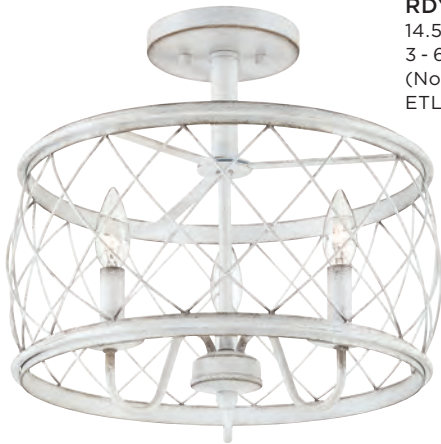

RDY1714AWH

14.5" H x 15" W x 15" D
3 - 60W Candelabra Base
(Not Included)
ETL Listed Location: Damp