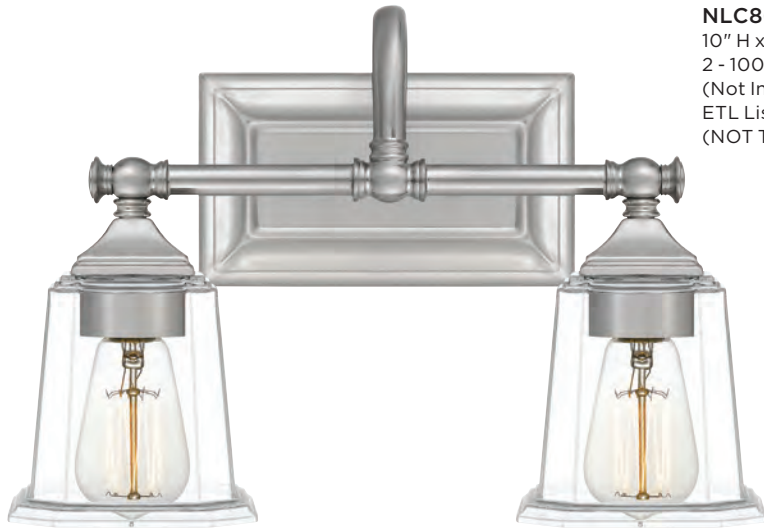

NICHOLAS

Finish: Brushed Nickel

Glass: Clear

The Nicholas collection gives a solid nod to mid century style. The streamlined silhouette is finished in brushed nickel, polished chrome, or earth black to compliment a variety of home styles. The tapered square glass shades gives this design an edge and it is complemented beautifully by the rectangular backplate.

Can be installed facing up or down

NLC8602BN
10" H x 15" W x 7" D
2 - 100W Medium Base
(Not Included)
ETL Listed Location: Damp
(NOT TO SCALE)