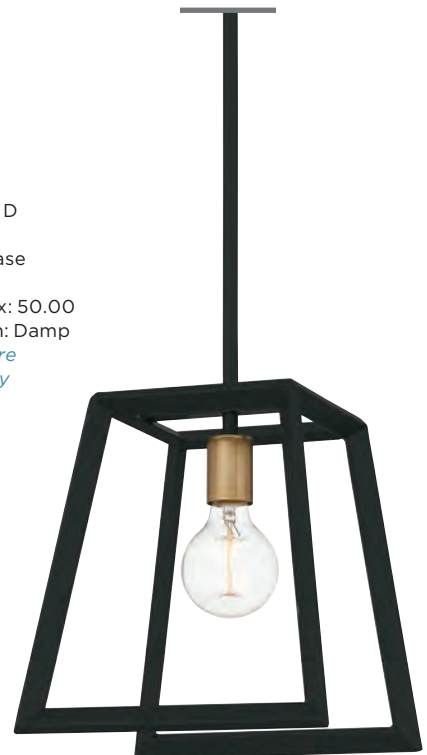

BEAUFAIN

BEU1506OZ

11" H x 6.75" W x 6.75" D
 Finish: Old Bronze
 1 - 100W Medium Base
 (Not Included)
 Hanging Height Max: 49.00
 ETL Listed Location: Damp
[See page 63 for more
 fixtures in this family](#)
 (NOT TO SCALE)