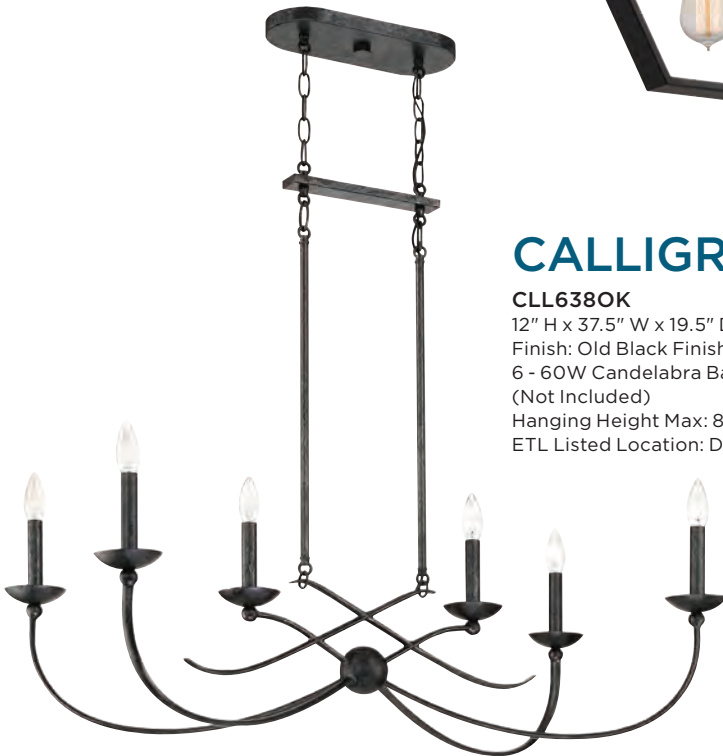

CALLIGRAPHY

CLL638OK

12" H x 37.5" W x 19.5" D

Finish: Old Black Finish

6 - 60W Candelabra Base
(Not Included)

Hanging Height Max: 84.00

ETL Listed Location: Damp