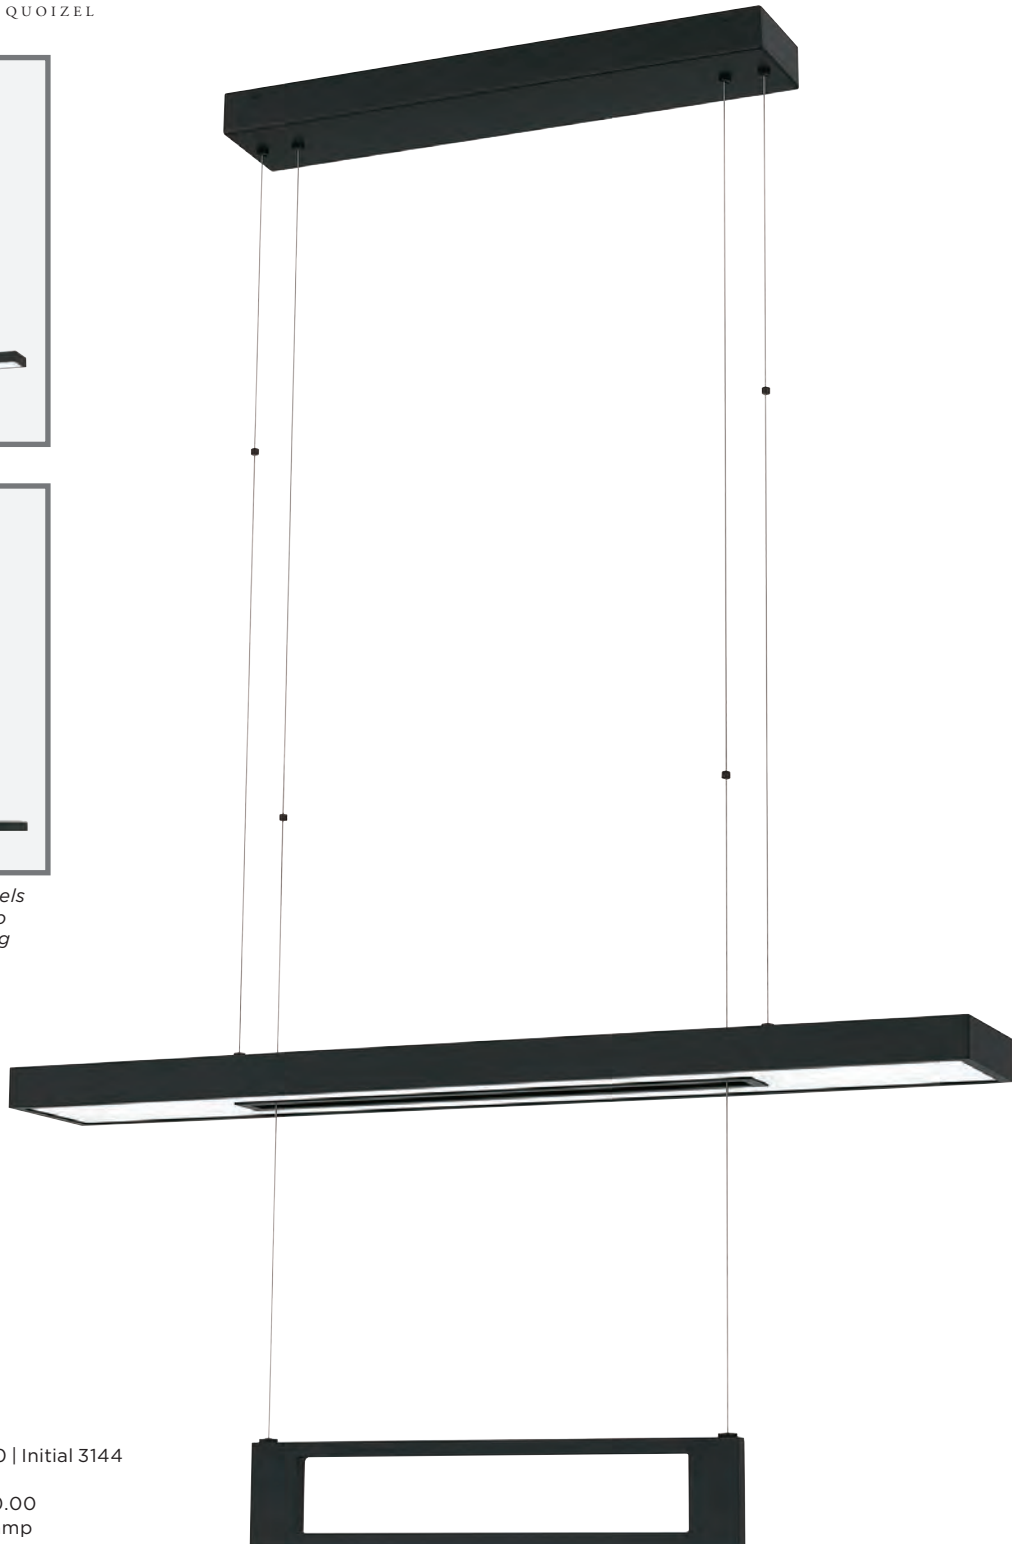

PCSYL138MBK

3.75" H x 38" W x 6" D

Integrated LED

Lumens: Delivered 2790 | Initial 3144

Kelvin 3000, CRI 92

Hanging Height Max: 70.00

ETL Listed Location: Damp

(NOT TO SCALE)