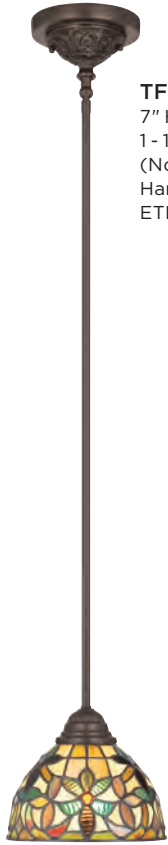

KAMI

Finish: Vintage Bronze

Glass: Multicolor Tiffany

This lovely Tiffany style collection features a handcrafted genuine art glass shade created in hues of amber caramel ginger and emerald. The glass is arranged in a classic Art Nouveau pattern. The warm color palette creates a harmonious balance of light and the complementary base is finished in a vintage bronze.

TFKM5103VB
22.5" H x 25" W x 25" D
3 - 100W Medium Base
(Not Included)
Hanging Height Max: 74.00
ETL Listed Location: Damp