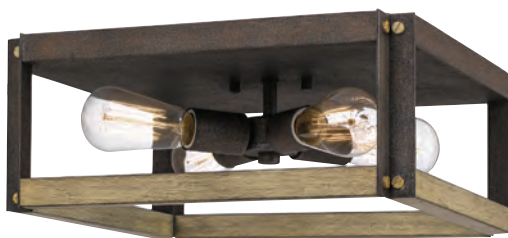

QUOIZEL
NATURALS

GAINSBOROUGH

QFL5610NI
 7.75" H x 15" W x 15" D
 Finish: Natural Iron
 3 - 75W Medium Base
 (Not Included)
 ETL Listed Location: Damp
 Shade: Etched White Inside

OVERBANK

QFL5638MBK
 6.75" H x 12.75" W x 12.75" D
 Finish: Matte Black
 3 - 60W Candelabra Base
 (Not Included)
 ETL Listed Location: Damp
 (NOT TO SCALE)