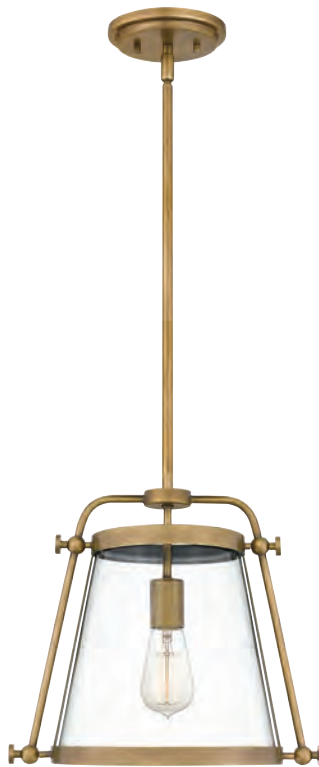

MINI-PENDANTS

STELLA

STLS1512WT
15.25" H x 12" W x 12" D
Finish: Western Bronze
1 - 100W Medium Base
(Not Included)
Hanging Height Max: 55.00
ETL Listed Location: Damp
Shade: Clear Seedy Glass

CARDIFF

QFL5344WS
15.5" H x 13.5" W x 10.25" D
Finish: Weathered Brass
1 - 75W Medium Base
(Not Included)
ETL Listed Location: Damp
Shade: Clear Glass

CARDIFF

QPP5344WS
12.75" H x 13.5" W x 10.25" D
Finish: Weathered Brass
1 - 100W Medium Base
(Not Included)
Hanging Height Max: 52.00
ETL Listed Location: Damp
Shade: Clear Glass

STELLA

STLS1512WS
15.25" H x 12" W x 12" D
Finish: Weathered Brass
1 - 100W Medium Base
(Not Included)
Hanging Height Max: 55.00
ETL Listed Location: Damp
Shade: Clear Seedy Glass

STELLA

STLS1512AN
15.25" H x 12" W x 12" D
Finish: Antique Nickel
1 - 100W Medium Base
(Not Included)
Hanging Height Max: 55.00
ETL Listed Location: Damp
Shade: Clear Seedy Glass

CARDIFF

QFL5344PK
15.5" H x 13.5" W x 10.25" D
Finish: Polished Nickel
1 - 75W Medium Base
(Not Included)
ETL Listed Location: Damp
Shade: Clear Glass

CARDIFF

QPP5344PK
12.75" H x 13.5" W x 10.25" D
Finish: Polished Nickel
1 - 100W Medium Base
(Not Included)
Hanging Height Max: 52.00
ETL Listed Location: Damp
Shade: Clear Glass