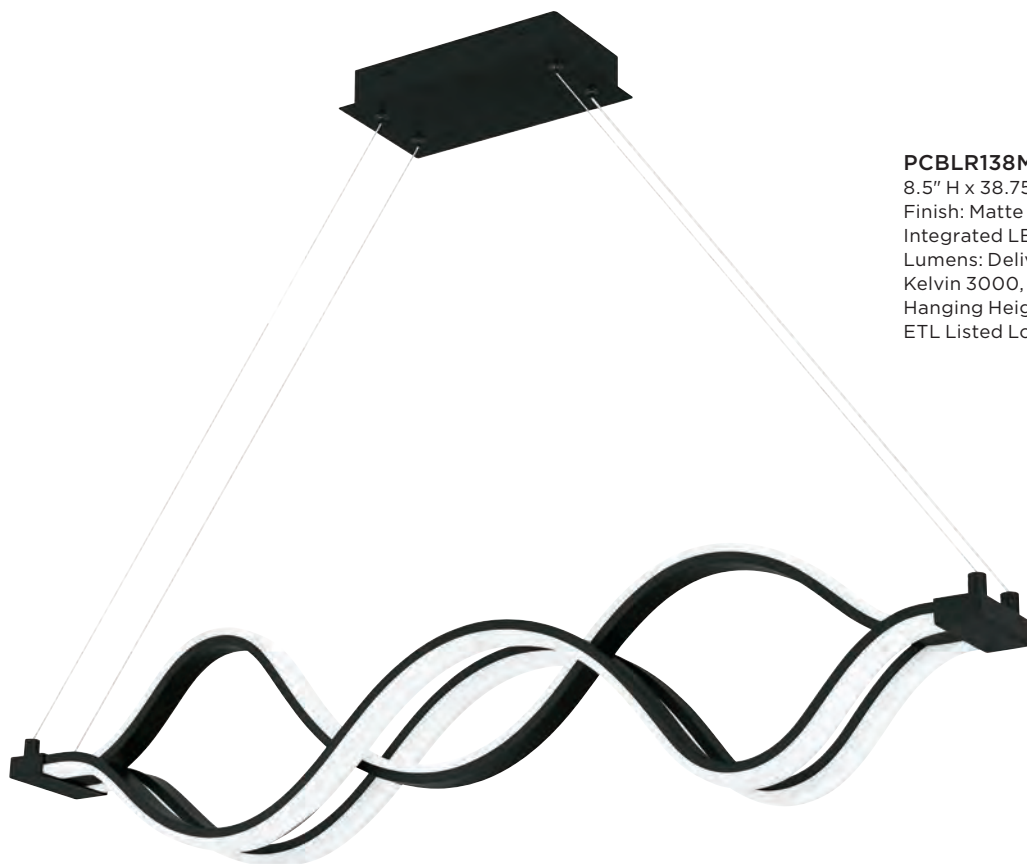

Integrated LED

Lumens: Delivered 4658 | Initial 7254

Kelvin 3000, CRI 90

Hanging Height Max: 52.00

ETL Listed Location: Damp

BLEECKER

Finish: Polished Chrome
or Matte Black

Like the electric buzz of Bleecker Street, this namesake design features a unique, curved LED light source. The Bleecker island light is available in polished chrome or matte black, underscoring its modern, sculptural aesthetic.

PCBLR138MBK

8.5" H x 38.75" W x 3.75" D

Finish: Matte Black

Integrated LED

Lumens: Delivered 2340 | Initial 3500

Kelvin 3000, CRI 90

Hanging Height Max: 102.00

ETL Listed Location: Damp