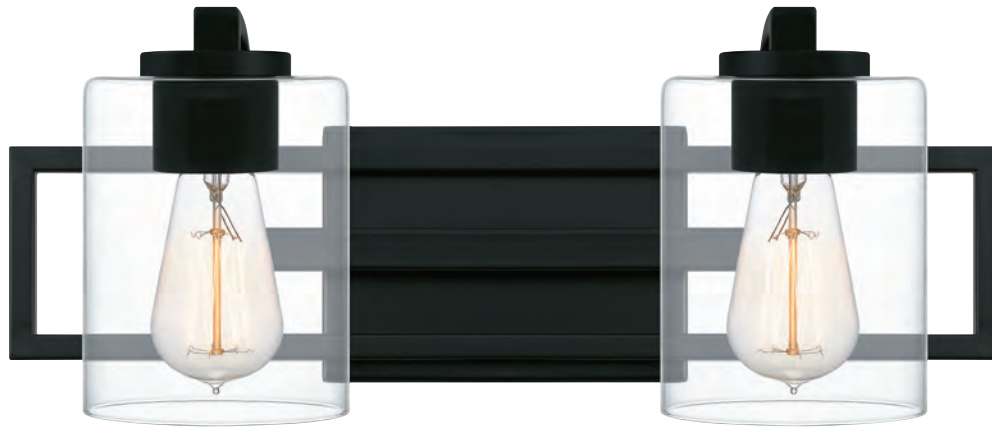

LANSDOWNNE

Finish: Matte Black

Glass: Clear

Pick your preference: The Lansdowne bath light can be configured up or down. With its striking shape and bold, matte black finish, the light complements sleek and modern bath spaces. Choose either two, three or four bulbs, depending on your lighting needs.

Can be installed facing up or down

LANS8618MBK

7.25" H x 18.25" W x 7" D

2 - 100W Medium Base

(Not Included)

ETL Listed Location: Damp

(NOT TO SCALE)