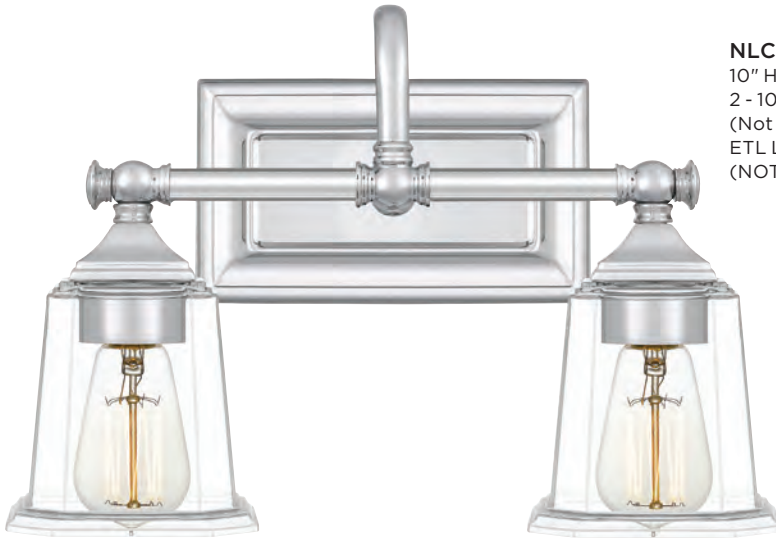

NICHOLAS

Finish: Polished Chrome

Glass: Clear

The Nicholas collection gives a solid nod to mid century style. The streamlined silhouette is finished in brushed nickel, polished chrome, or earth black to compliment a variety of home styles. The tapered square glass shades gives this design an edge and it is complemented beautifully by the rectangular backplate.

Can be installed facing up or down

NLC8602C
10" H x 15" W x 7" D
2 - 100W Medium Base
(Not Included)
ETL Listed Location: Damp
(NOT TO SCALE)