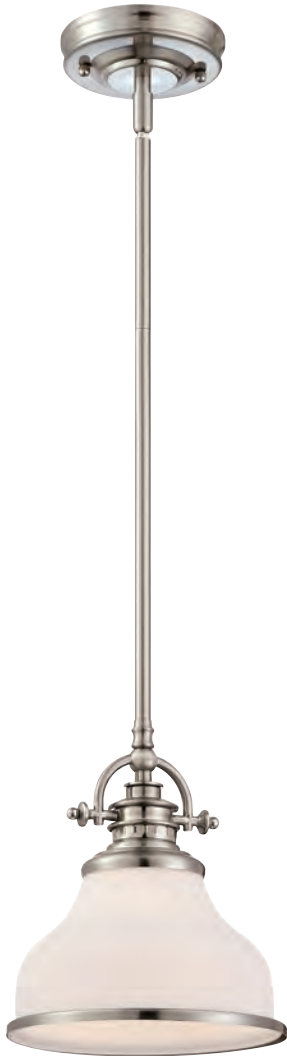

MINI-PENDANTS

See pages 114-117 for more fixtures in the Grant family
See pages 124-125 for more fixtures in the Emery family

GRANT

GRTS1508PN
9.5" H x 8" W x 8" D
Finish: Palladian Bronze
1 - 100W Medium Base
(Not Included)
Hanging Height Max: 49.00
ETL Listed Location: Damp
Shade: Clear Seedy Glass

GRANT

GRTS1508BN
9.5" H x 8" W x 8" D
Finish: Brushed Nickel
1 - 100W Medium Base
(Not Included)
Hanging Height Max: 49.00
ETL Listed Location: Damp
Shade: Clear Seedy Glass

EMERY

ER1508BN
9" H x 8" W x 8" D
Finish: Brushed Nickel
1 - 100W Medium Base
(Not Included)
Hanging Height Max: 48.00
ETL Listed Location: Damp
Shade: Metal
(NOT TO SCALE)

GRANT

GRT1508BN
9.5" H x 8" W x 8" D
Finish: Brushed Nickel
1 - 100W Medium Base
(Not Included)
Hanging Height Max: 49.00
ETL Listed Location: Damp
Shade: Opal Etched Glass

GRANT

GRT1508PN
9.5" H x 8" W x 8" D
Finish: Palladian Bronze
1 - 100W Medium Base
(Not Included)
Hanging Height Max: 49.00
ETL Listed Location: Damp
Shade: Opal Etched Glass

EMERY

ER1508PN
9" H x 8" W x 8" D
Finish: Palladian Bronze
1 - 100W Medium Base
(Not Included)
Hanging Height Max: 48.00
ETL Listed Location: Damp
Shade: Metal