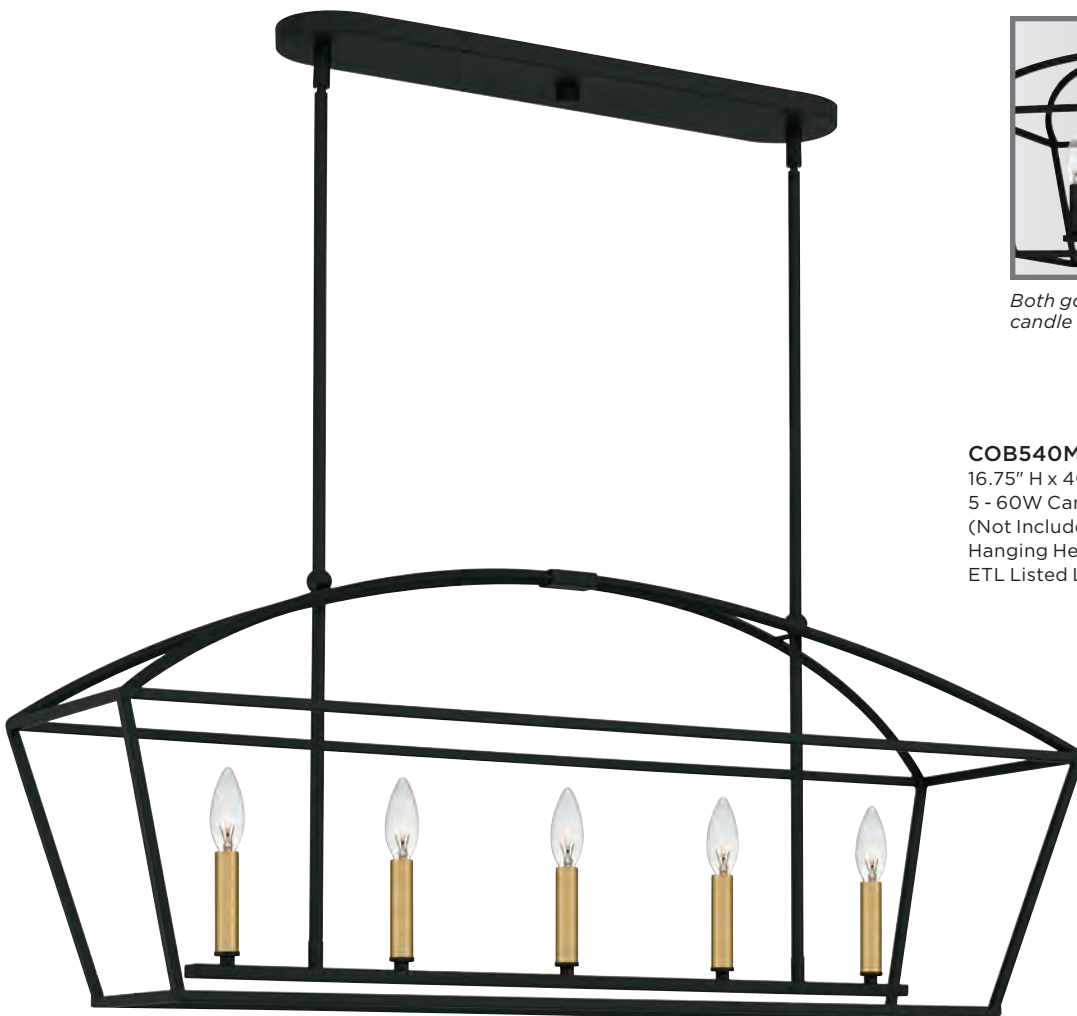

5 - 60W Candelabra Base

(Not Included)

Hanging Height Max: 74.00

ETL Listed Location: Damp

CONCHO BAY

Finish: Matte Black

Matte black sets the tone for simple yet radiant style in the Concho Bay light, available as a semi-flush mount or pendant. Brass-tone candle covers infuse warmth and contrast in this modern design or create a monochromatic look with black candle covers instead. Open framework ensures the effect is playfully geometric, never heavy.

*Both gold and matte black
candle covers are included*

COB540MBK

16.75" H x 40.5" W x 10.75" D
5 - 60W Candelabra Base
(Not Included)
Hanging Height Max: 56.00
ETL Listed Location: Damp

GALLERY

Finish: Royal Ebony