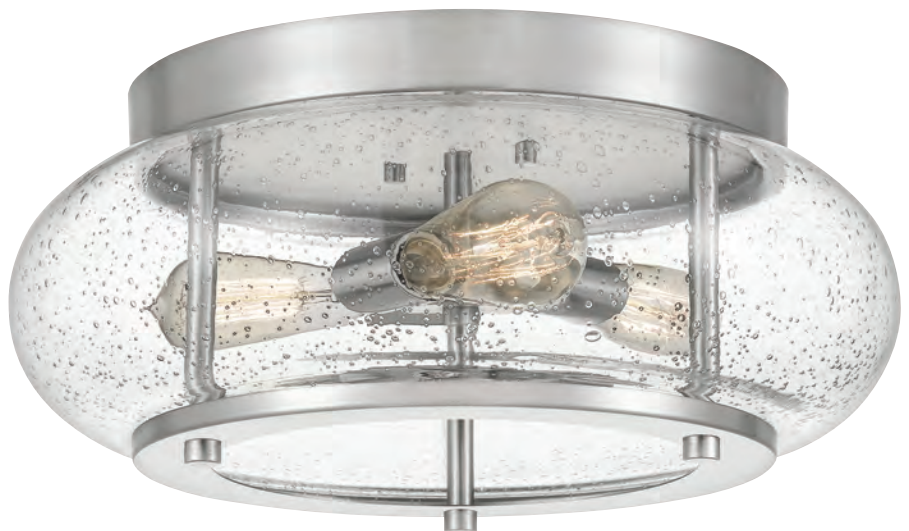

TRG1616BN
7" H x 16" W x 16" D
3 - 60W Medium Base (Included)
ETL Listed Location: Damp
(NOT TO SCALE)