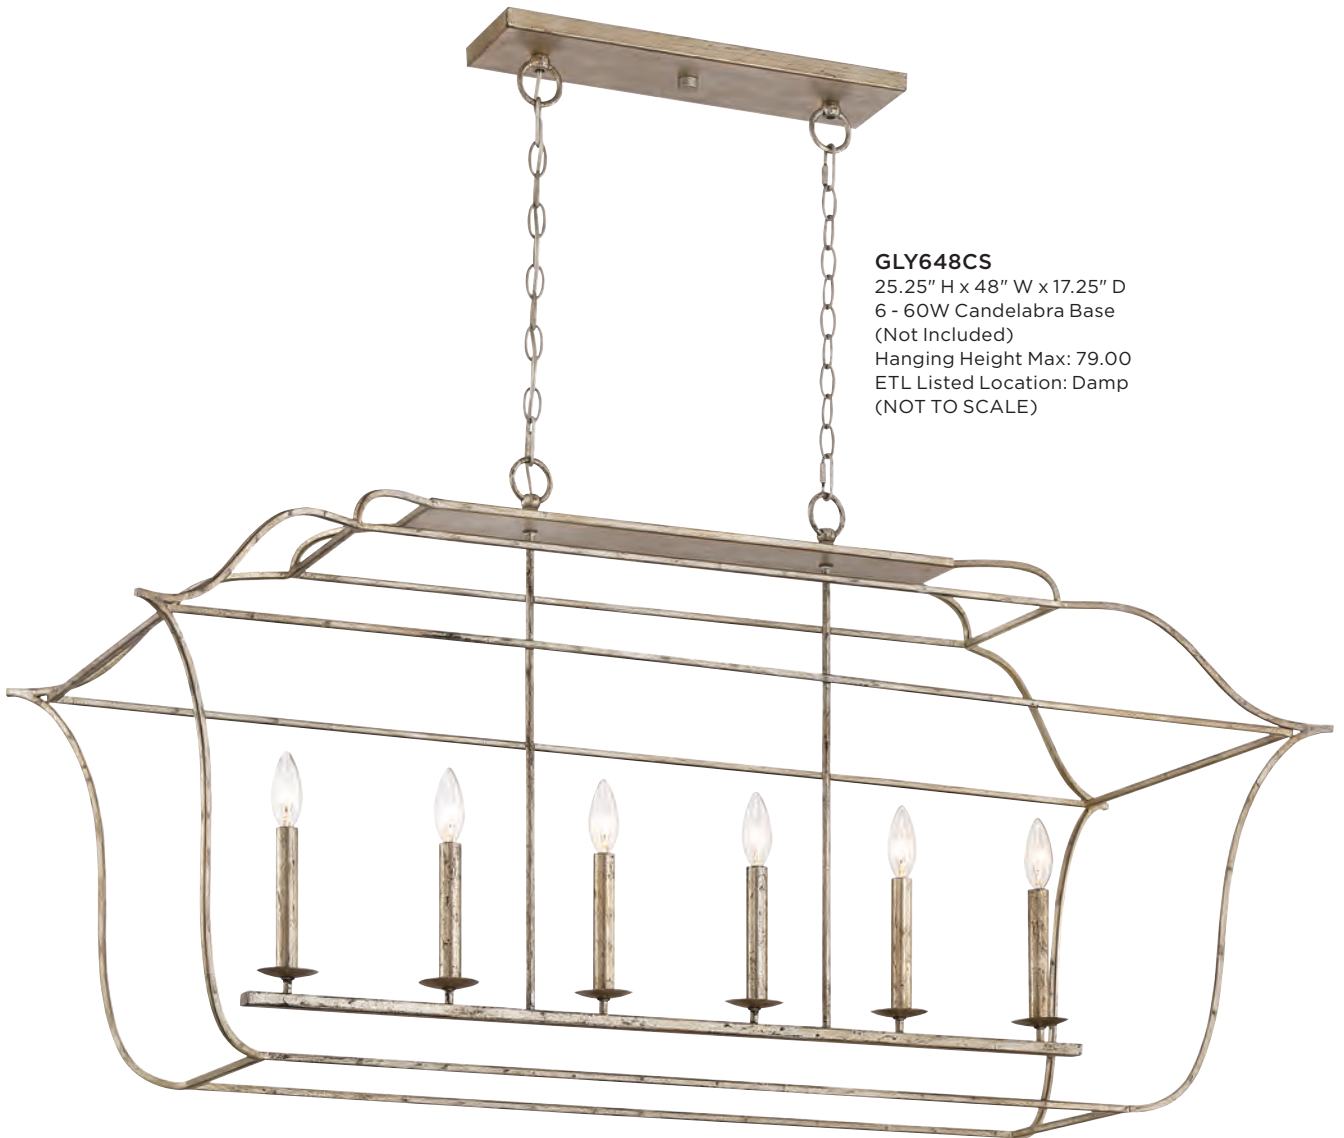

GLY648CS

25.25" H x 48" W x 17.25" D

6 - 60W Candelabra Base
(Not Included)

Hanging Height Max: 79.00

ETL Listed Location: Damp
(NOT TO SCALE)