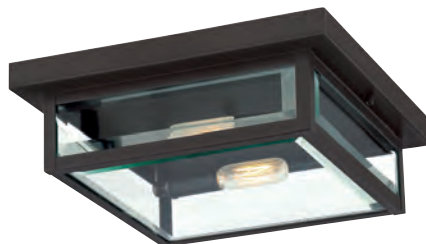

WESTOVER

WVR1312WT
4" H x 12" W x 12" D
Finish: Western Brnze
2 - 40W Candelabra Base
(Not Included)
ETL Listed Location: Damp
Shade: Clear Beveled Glass