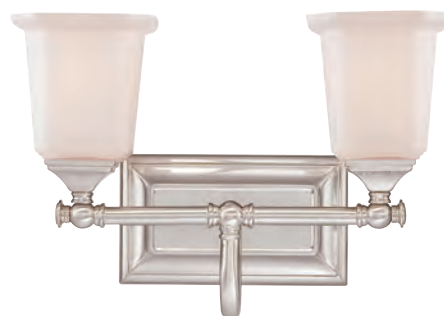

NICHOLAS

Finish: Brushed Nickel

Glass: Opal Etched

This gleaming collection gives a solid nod to mid century style. The squared shape of the opal etched glass shades gives this design an edge and it is complemented beautifully by the rectangular backplate.

Can be installed facing up or down