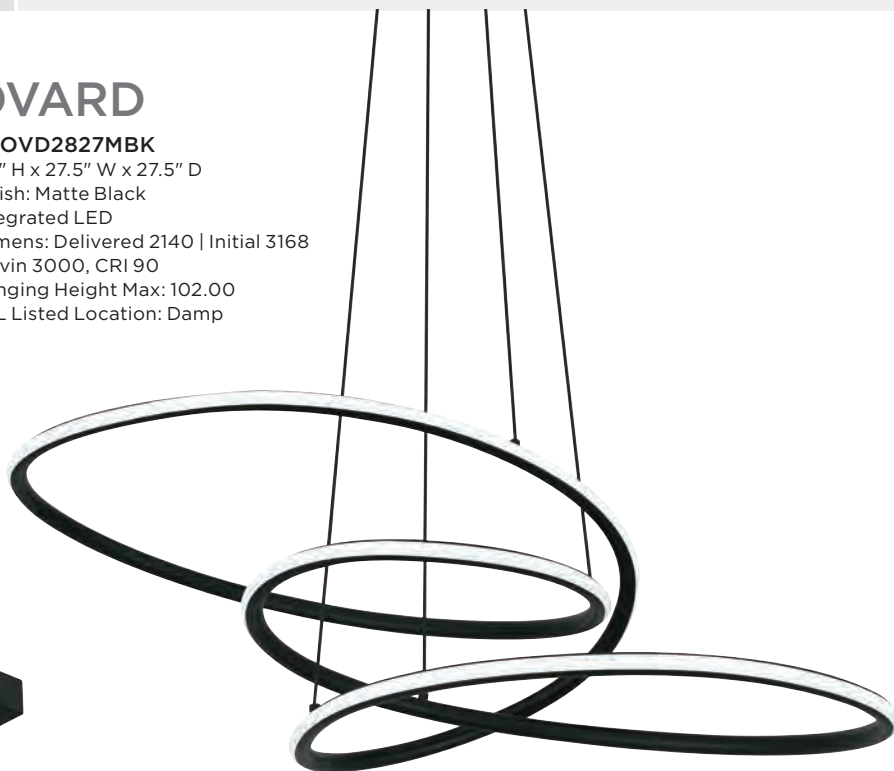

OVARD

PCOVD2827MBK
9.5" H x 27.5" W x 27.5" D
Finish: Matte Black
Integrated LED
Lumens: Delivered 2140 | Initial 3168
Kelvin 3000, CRI 90
Hanging Height Max: 102.00
ETL Listed Location: Damp