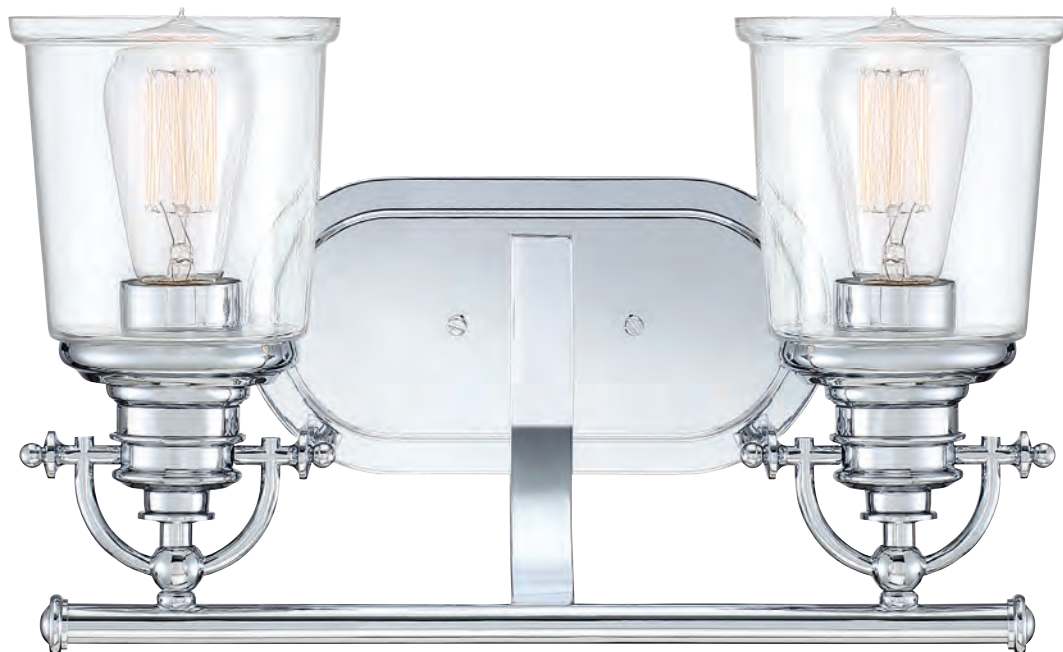

Can be installed facing up or down

GRT8603C

9.5" H x 23" W x 7" D
3 - 100W Medium Base
(Not Included)
ETL Listed Location: Damp

GRT8604C

9.5" H x 32" W x 7" D
4 - 100W Medium Base
(Not Included)
ETL Listed Location: Damp