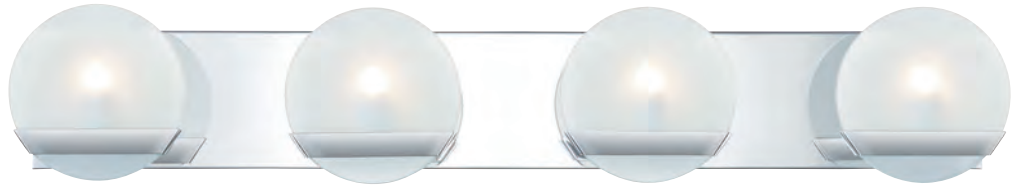

PCTYL8624C
5.75" H x 24" W x 3.25" D
3 - 40 T4 (Not Included)
ETL Listed Location: Damp
(NOT TO SCALE)

PCTYL8632C
5.75" H x 32" W x 3.25" D
4 - 40 T4 (Not Included)
ETL Listed Location: Damp