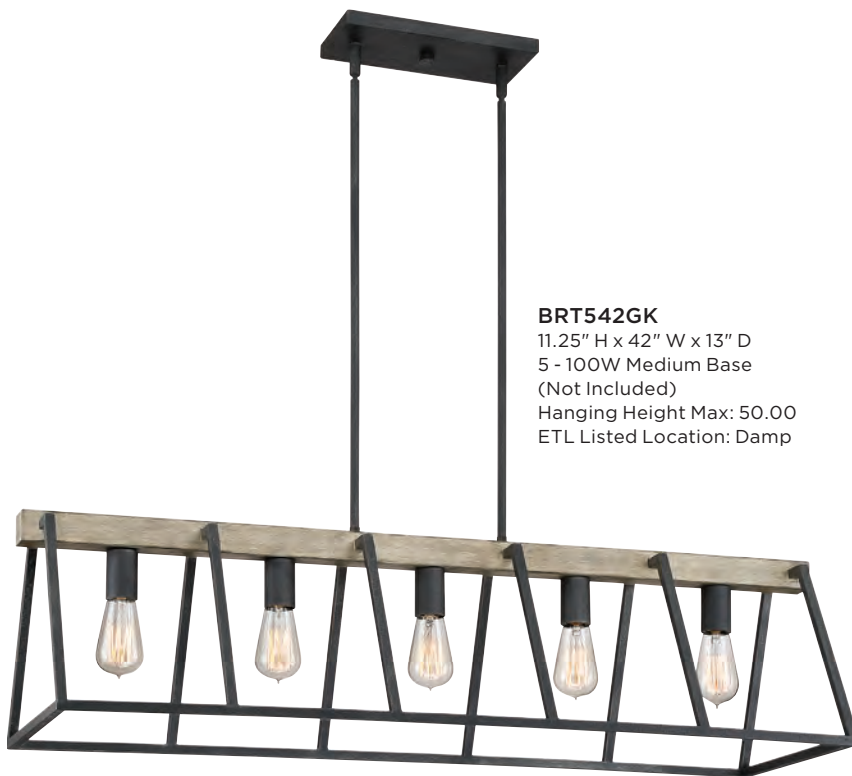

15" H x 17.5" W x 17.5" D

4 - 100W Medium Base

(Not Included)

Hanging Height Max: 67.00

ETL Listed Location: Damp

BRT5204GK
 25" H x 17" W x 17" D
 4 - 100W Medium Base
 (Not Included)
 Hanging Height Max: 64.00
 ETL Listed Location: Damp