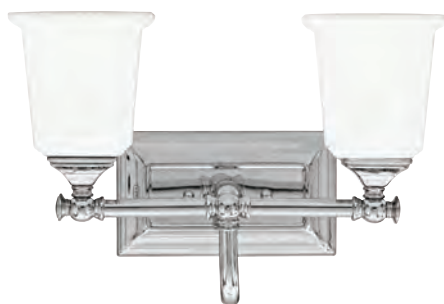

NL8602C
10" H x 15" W x 7" D
2 - 100W Medium Base
(Not Included)
ETL Listed Location: Damp