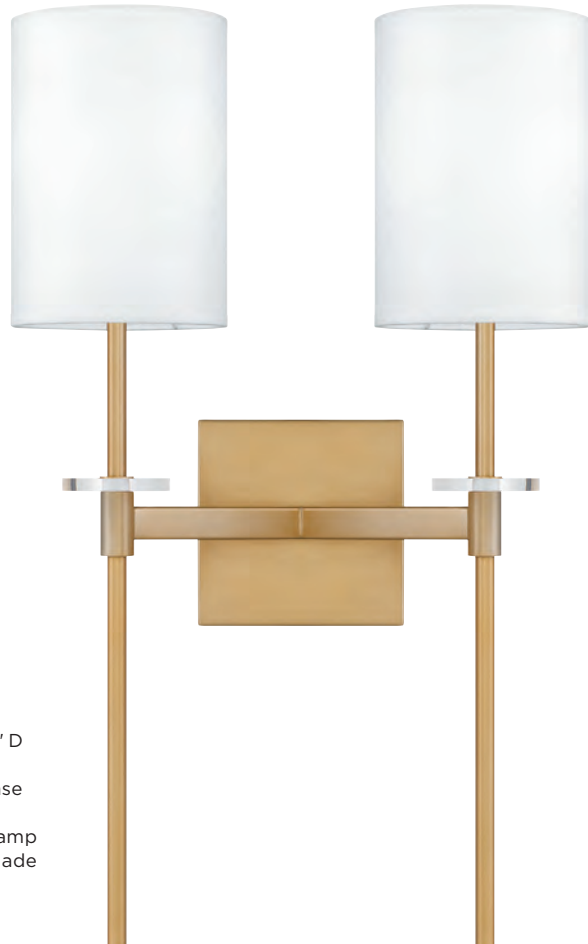

DYAD

QW16131AB

21.5" H x 13.75" W x 6.5" D
Finish: Aged Brass
2 - 60W Candelabra Base
(Not Included)
ETL Listed Location: Damp
Shade: White Fabric Shade