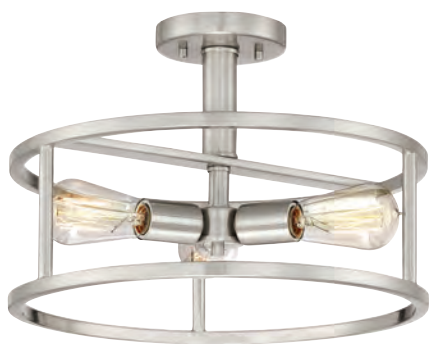

NHR1715BN
10.5" H x 15" W x 15" D
3 - 60W Medium Base (Included)
ETL Listed Location: Damp