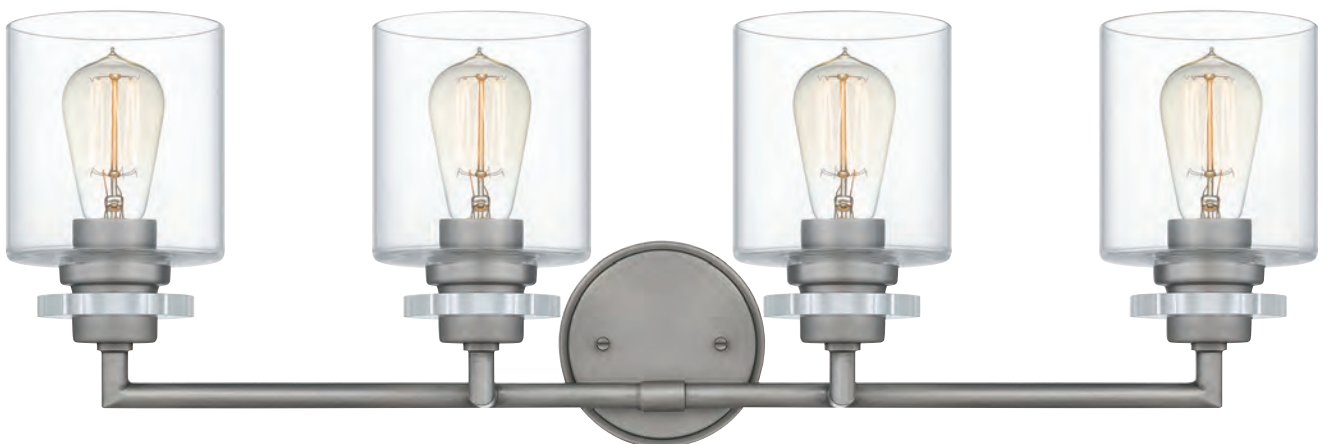

Can be installed facing up or down

Vanity Lights

JSP8616AN
9.25" H x 16" W x 6.5" D
2 - 100W Medium Base
(Not Included)
ETL Listed Location: Damp

JSP8623AN
9.25" H x 23" W x 6.5" D
3 - 100W Medium Base
(Not Included)
ETL Listed Location: Damp