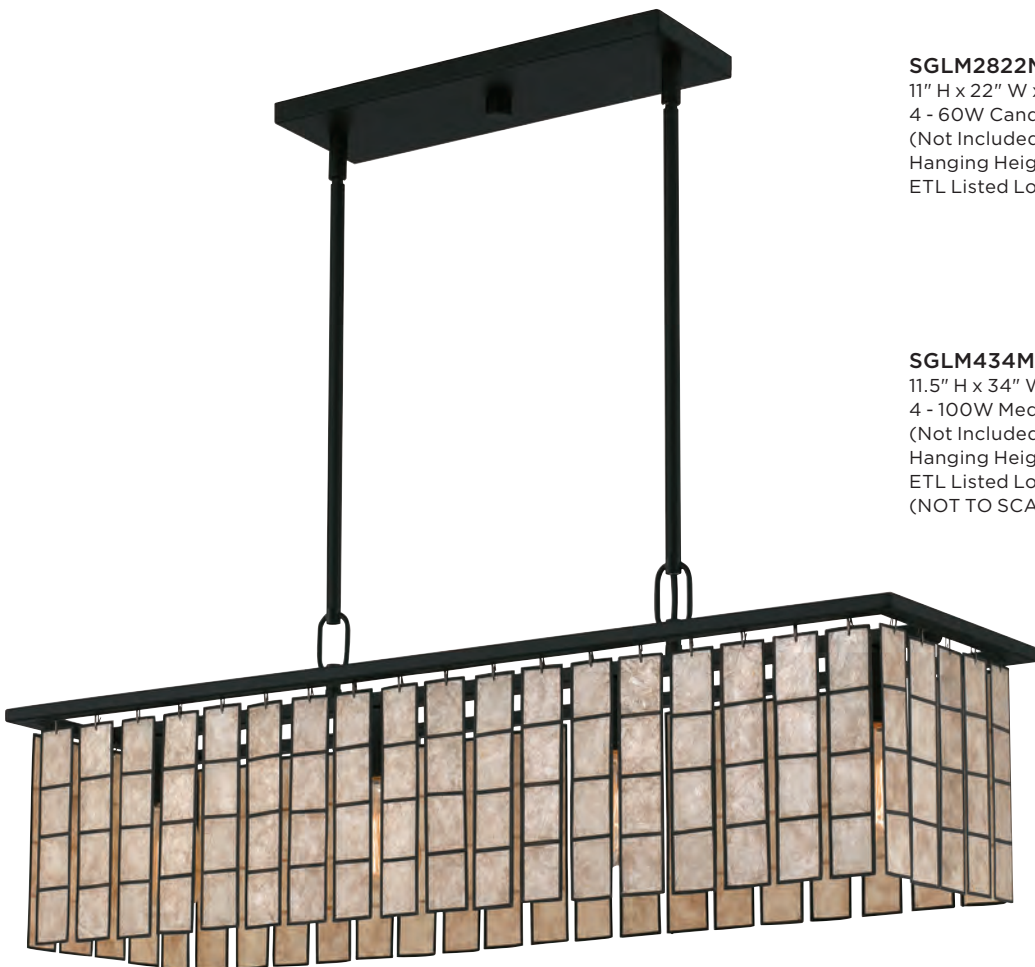

SGLM2822MBK
11" H x 22" W x 22" D
4 - 60W Candelabra Base
(Not Included)
Hanging Height Max: 50.00
ETL Listed Location: Damp

SGLM434MBK
11.5" H x 34" W x 10" D
4 - 100W Medium Base
(Not Included)
Hanging Height Max: 50.00
ETL Listed Location: Damp
(NOT TO SCALE)