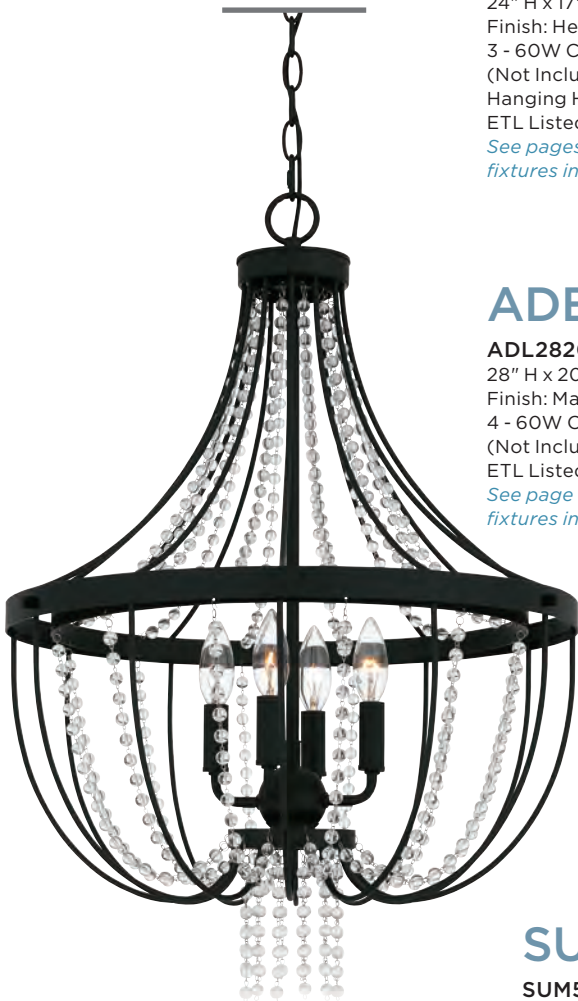

MARQUETTE

MQ5003HL
 24" H x 17" W x 17" D
 Finish: Heirloom
 3 - 60W Candelabra Base
 (Not Included)
 Hanging Height Max: 129.00
 ETL Listed Location: Damp
 See pages 132-133 for more
 fixtures in this family