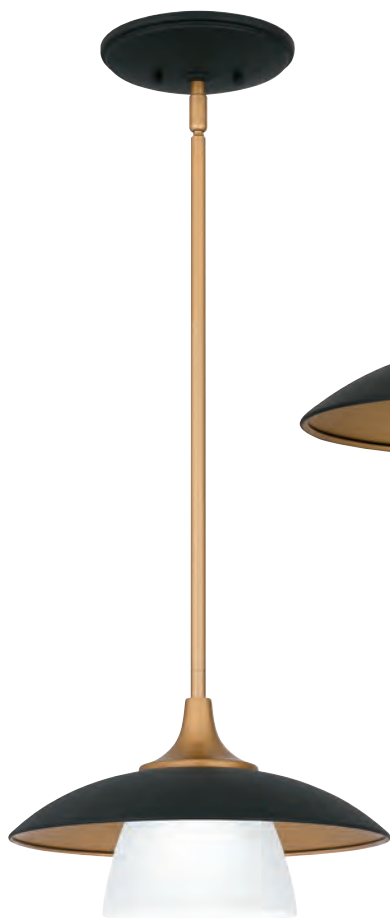

FAYETTE

Finish: Earth Black
Glass: Etched

Bask in Fayette's warm glow. As a chandelier, this design includes three light sources in an earth black finish. Also available as a mini pendant or semi-flush mount, Fayette casts a unique silhouette — and soft, warm light thanks to its etched glass shades.

FYT5124EK
13.75" H x 24" W x 24" D
3 - 100W Medium Base
(Not Included)
Hanging Height Max: 53.00
ETL Listed Location: Damp
(NOT TO SCALE)

FYT1512EK
7.75" H x 12" W x 12" D
1 - 100W Medium Base
(Not Included)
Hanging Height Max: 47.00
ETL Listed Location: Damp