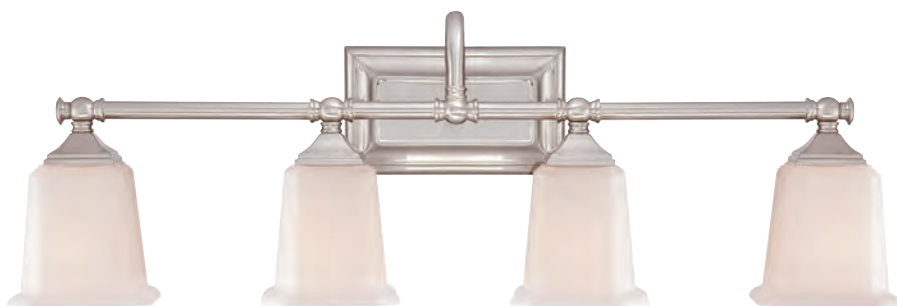

NL8604BN
10" H x 30.5" W x 7" D
4 - 100W Medium Base
(Not Included)
ETL Listed Location: Damp