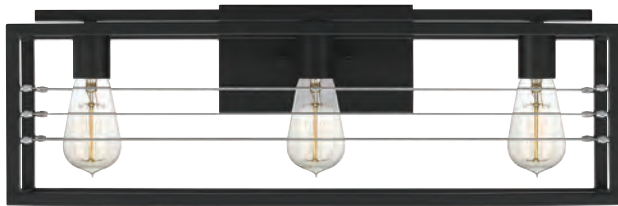

Can be installed facing up or down

AWD8632MBK
8" H x 32" W x 6" D
4 - 100W Medium Base
(Not Included)
ETL Listed Location: Damp

AWD8624MBK
8" H x 24" W x 6" D
3 - 100W Medium Base
(Not Included)
ETL Listed Location: Damp