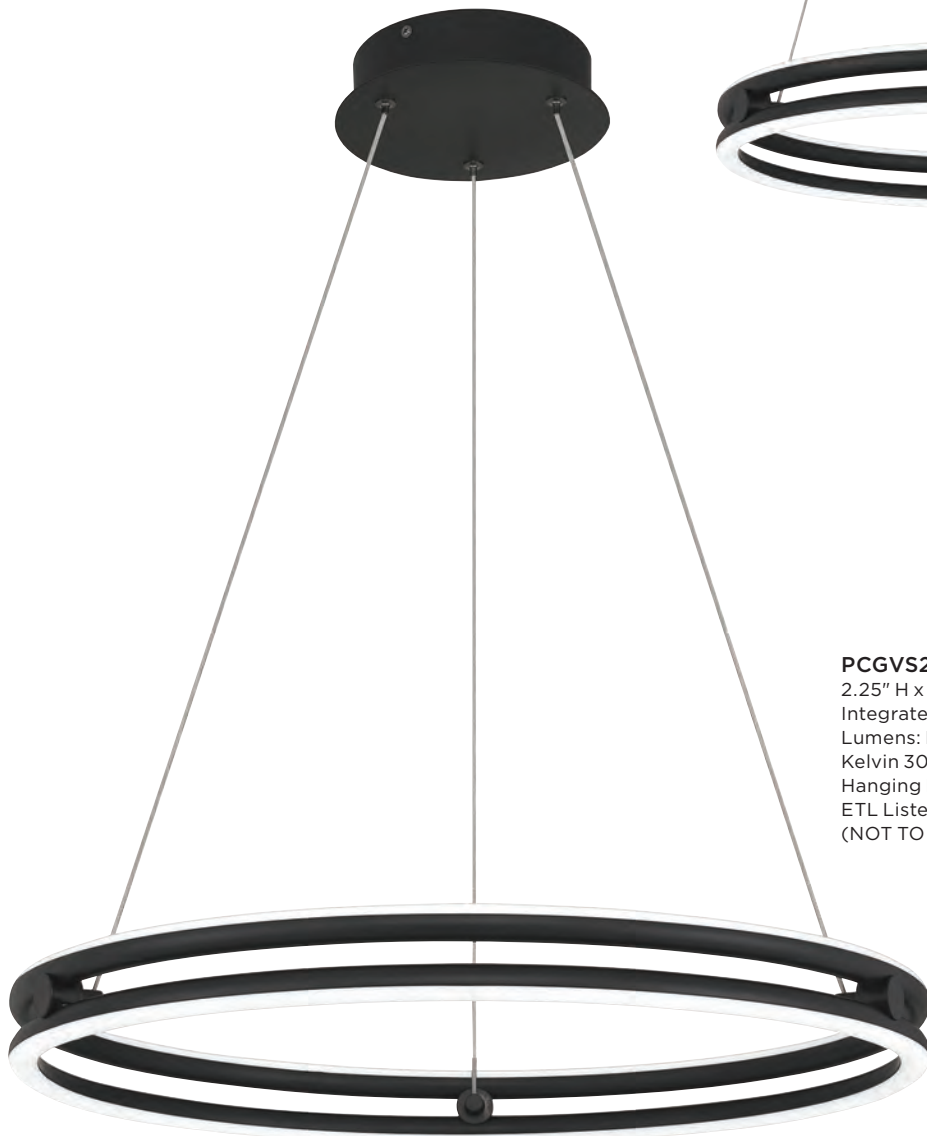

PCGVS2824MBK

2.25" H x 24" W x 24" D
Integrated LED
Lumens: Delivered 2586 | Initial 4200
Kelvin 3000, CRI 90
Hanging Height Max: 91.00
ETL Listed Location: Damp
(NOT TO SCALE)