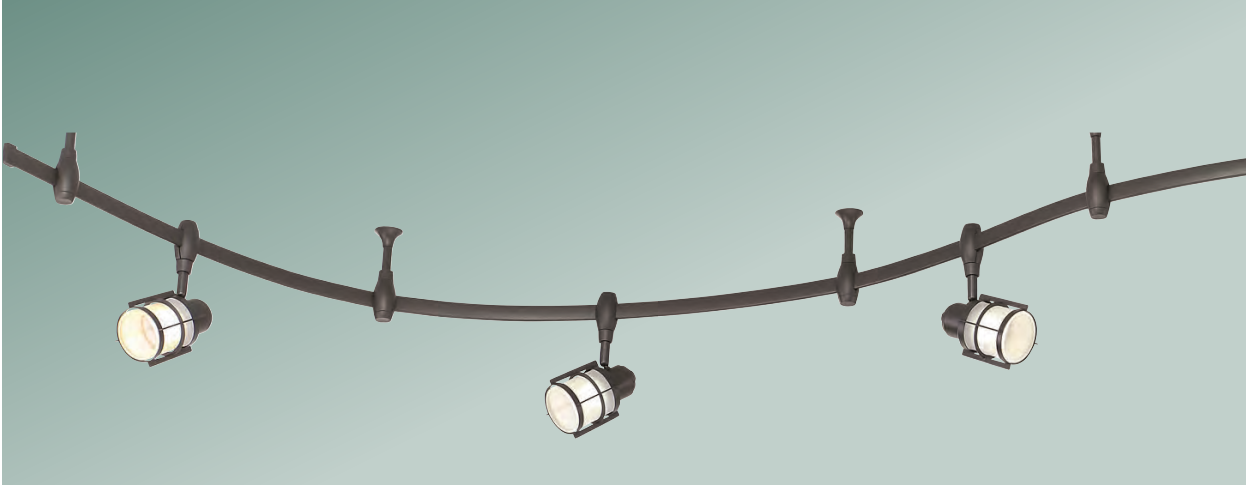

TRACK LIGHTS