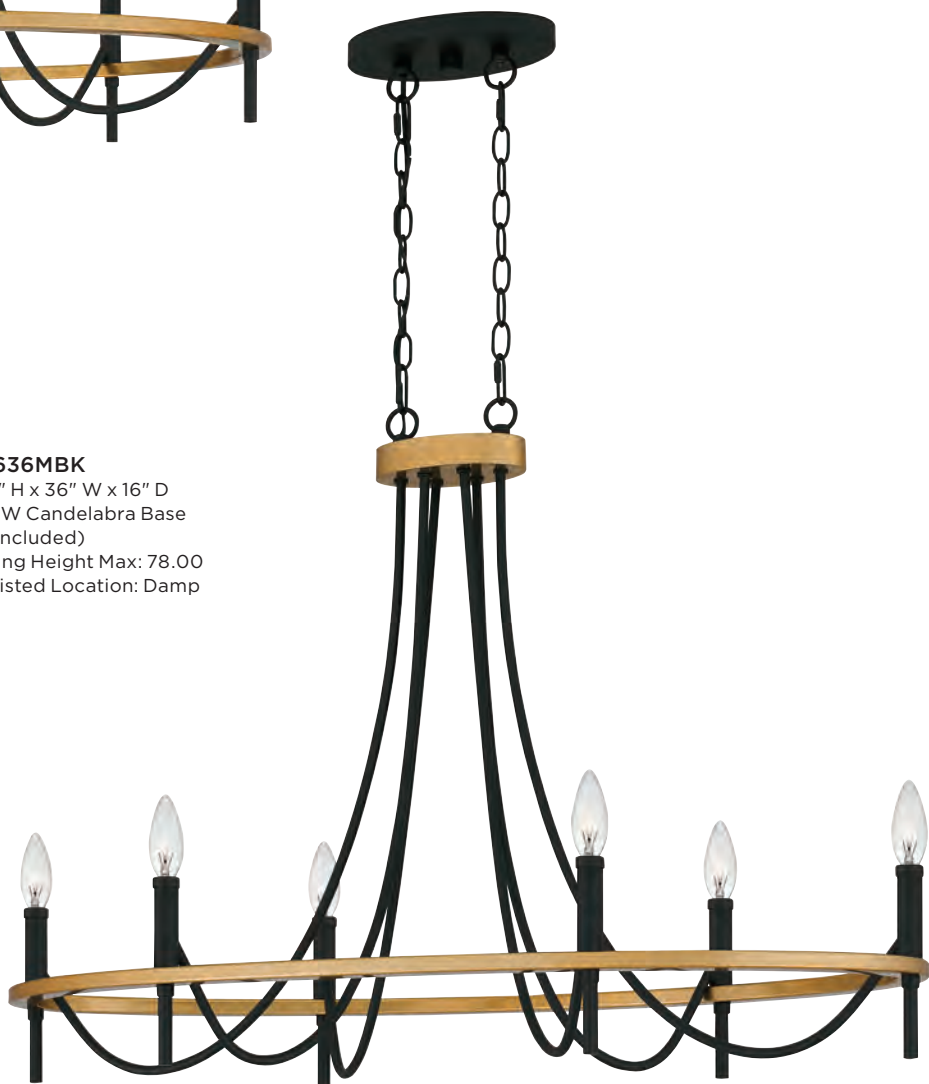

LGR636MBK
24.75" H x 36" W x 16" D
6 - 60W Candelabra Base
(Not Included)
Hanging Height Max: 78.00
ETL Listed Location: Damp