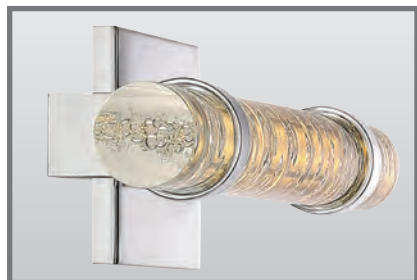

BRACER

Finish: Polished Chrome
Shade: Clear Seedy Acrylic

Featuring a fun column of light, the Bracer bath bar is fun and sleek. The clear acrylic cylinder is seedy and the integrated LED illuminates every bubble perfectly. The polished chrome finish on the base completes the look.

Can be installed vertically or horizontally

PLATINUM
by QUOIZEL