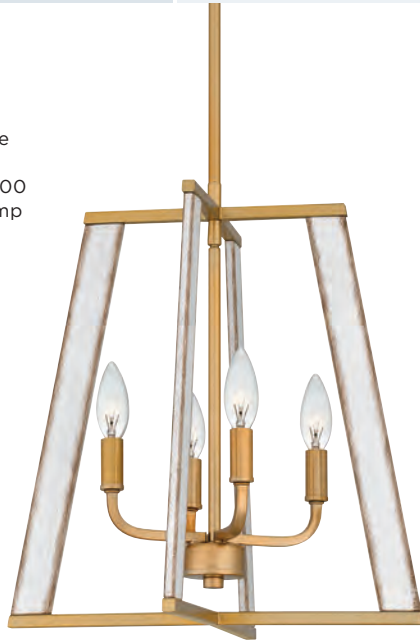

MAYLINE

Finish: Light Gold
or Matte Black

With its trapezoidal shape, the Mayline pendant adds geometric flair to any number of spaces: kitchens, powder rooms, entryways, walk-in closets, home offices, and more. Slim panes of textured glass create visual intrigue (and beautiful illumination) without distracting from the design's open, airy framework. Choose from light gold or matte black finishes.

MAL2816LG

17" H x 16" W x 16" D
Finish: Light Gold
4 - 60W Candelabra Base
(Not Included)
Hanging Height Max: 56.00
ETL Listed Location: Damp