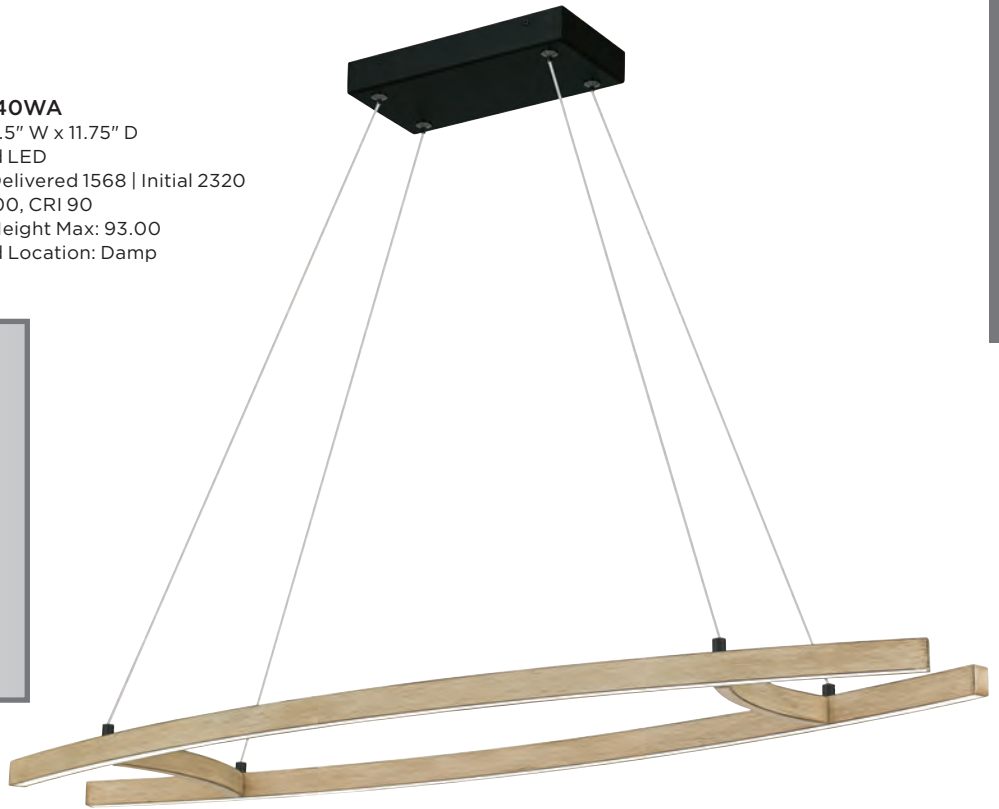

SOMA

Finish: Whitewashed Walnut

Channeling nature's forms and materials, Soma features a wood finish and curved design both as an island light and pendant. Whitewashed walnut gives this piece a sense of organic patina, while LED lights are an eco-friendly addition.

PC SMA140WA
1.5" H x 39.5" W x 11.75" D
Integrated LED
Lumens: Delivered 1568 | Initial 2320
Kelvin 3000, CRI 90
Hanging Height Max: 93.00
ETL Listed Location: Damp

PC SMA2823WA
1.5" H x 23.25" W x 23.25" D
Integrated LED
Lumens: Delivered 1392 | Initial 1856
Kelvin 3000, CRI 90
Hanging Height Max: 93.00
ETL Listed Location: Damp