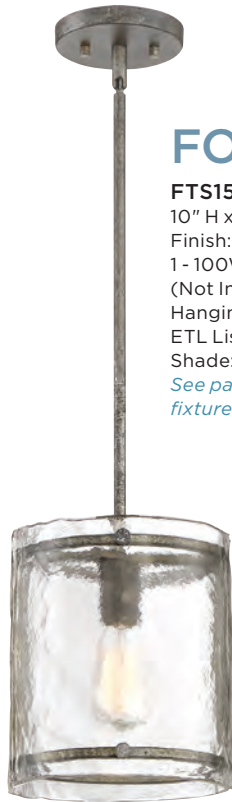

3 - 60W Candelabra Base

(Not Included)

Hanging Height Max: 116.00

ETL Listed Location: Damp

*See pages 138-139 for more
fixtures in this family*

MEADOW LANE

MDL1508VG
 10.75" H x 8" W x 8" D
 Finish: Vintage Gold
 1 - 100W Medium Base
 (Not Included)
 Hanging Height Max: 50.00
 ETL Listed Location: Damp
[See page 232 for more fixtures in this family](#)