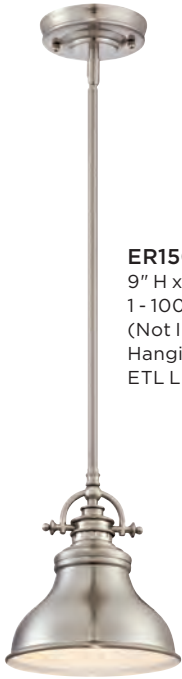

EMERY

Finish: Brushed Nickel

This metal shaded fixture is an elegant nod to the past. The classic Americana styling adds a nostalgic flair to your home. When hung over a kitchen island or dinette table it provides ample lighting for all your daily tasks. It is available in brushed nickel and palladian bronze.

ER1508BN
9" H x 8" W x 8" D
1 - 100W Medium Base
(Not Included)
Hanging Height Max: 48.00
ETL Listed Location: Damp