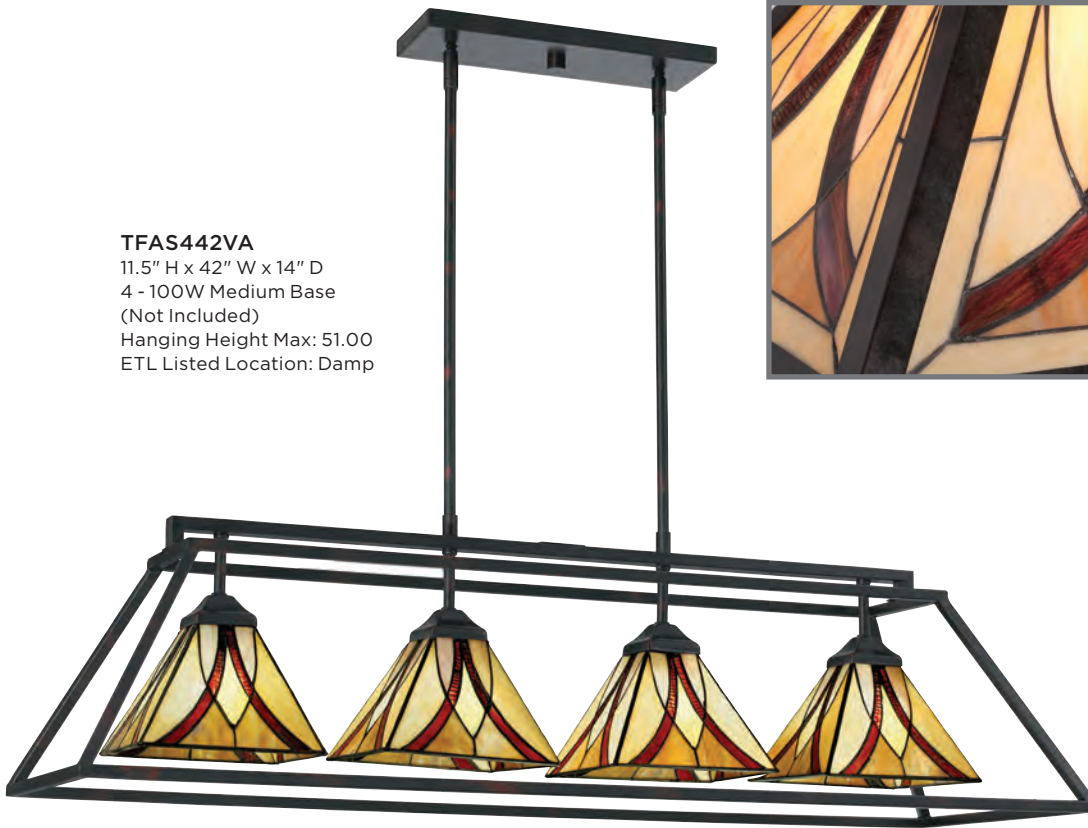

TFAS442VA

11.5" H x 42" W x 14" D
4 - 100W Medium Base
(Not Included)
Hanging Height Max: 51.00
ETL Listed Location: Damp