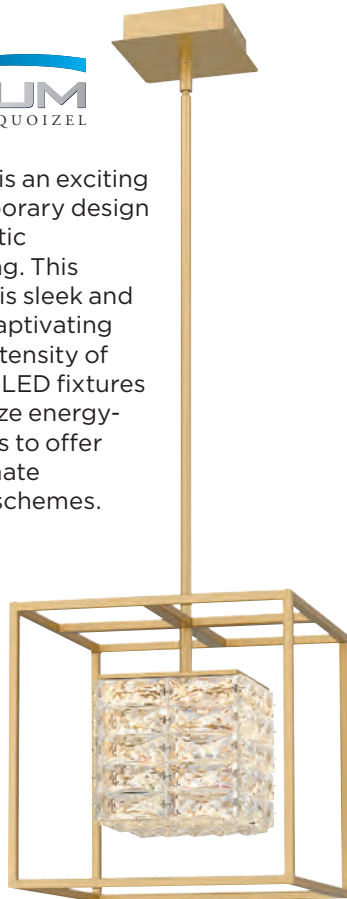

Look for these logos throughout this catalog to find fixtures with design and material characteristics that are unique to Quoizel.

Platinum by Quoizel is an exciting platform of contemporary design — playful and dramatic expressions in lighting. This lighting design style is sleek and striking, creating a captivating effect through the intensity of light. The Integrated LED fixtures in this collection utilize energy-efficient light sources to offer a fresh way to illuminate contemporary light schemes.