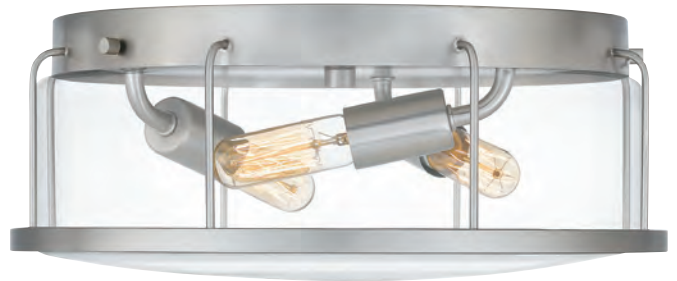

Ceiling Lights

PAULSEN

QSF5349MBK
10.25" H x 12" W x 12" D
Finish: Matte Black
4 - 75W Medium Base
(Not Included)
ETL Listed Location: Damp

LUDLOW

LUD1613BN
5.25" H x 13.25" W x 13.25" D
Finish: Brushed Nickel
3 - 40W Candelabra Base
(Not Included)
ETL Listed Location: Damp
Shade: Clear
[See page 474 for more fixtures in this family](#)
(NOT TO SCALE)