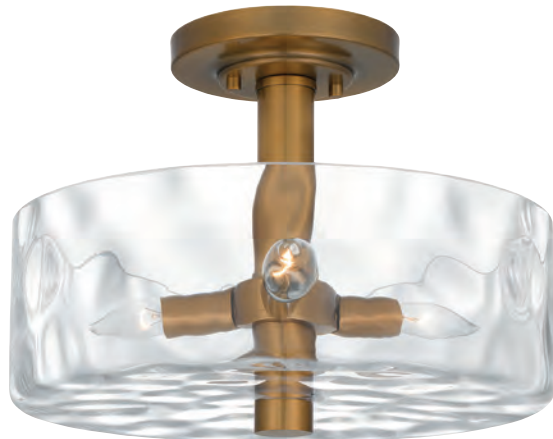

QSF5608AB
10.5" H x 14" W x 14" D
3 - 60W Candelabra Base
(Not Included)
ETL Listed Location: Damp
(NOT TO SCALE)