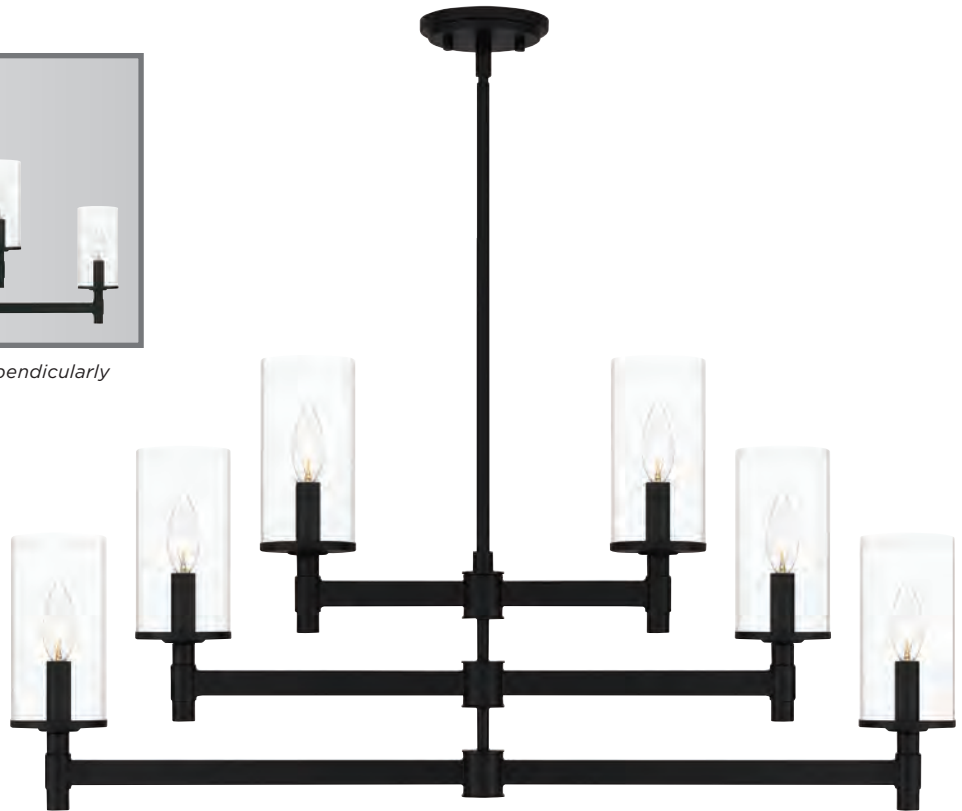

(Not Included)

Hanging Height Max: 51.00

ETL Listed Location: Damp

(NOT TO SCALE)

WYNNBROOK

Finish: Matte Black
or Antique Nickel
Glass: Clear

Industrial meets glam in Wynnbrook. This three-tiered linear chandelier is highlighted by clean geometric lines, sleek candle sleeves, and elongated clear glass shades. With its versatile styling, Wynnbrook makes a bold statement over any kitchen island or bar area. Choose from two chic finishes: antique nickel or matte black.

Arms are adjustable to line up perpendicularly or as a linear chandelier

QCH5578MBK

16.75" H x 36" W x 26.5" D
6 - 60W Candelabra Base
(Not Included)
Hanging Height Max: 48.00
ETL Listed Location: Damp
(NOT TO SCALE)