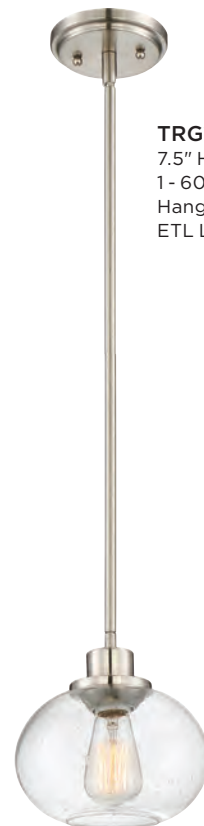

3 - 60W Medium Base (Included)

Hanging Height Max: 65.00

ETL Listed Location: Damp

TRG1508BN

7.5" H x 8" W x 8" D

1 - 60W Medium Base (Included)

Hanging Height Max: 44.00

ETL Listed Location: Damp