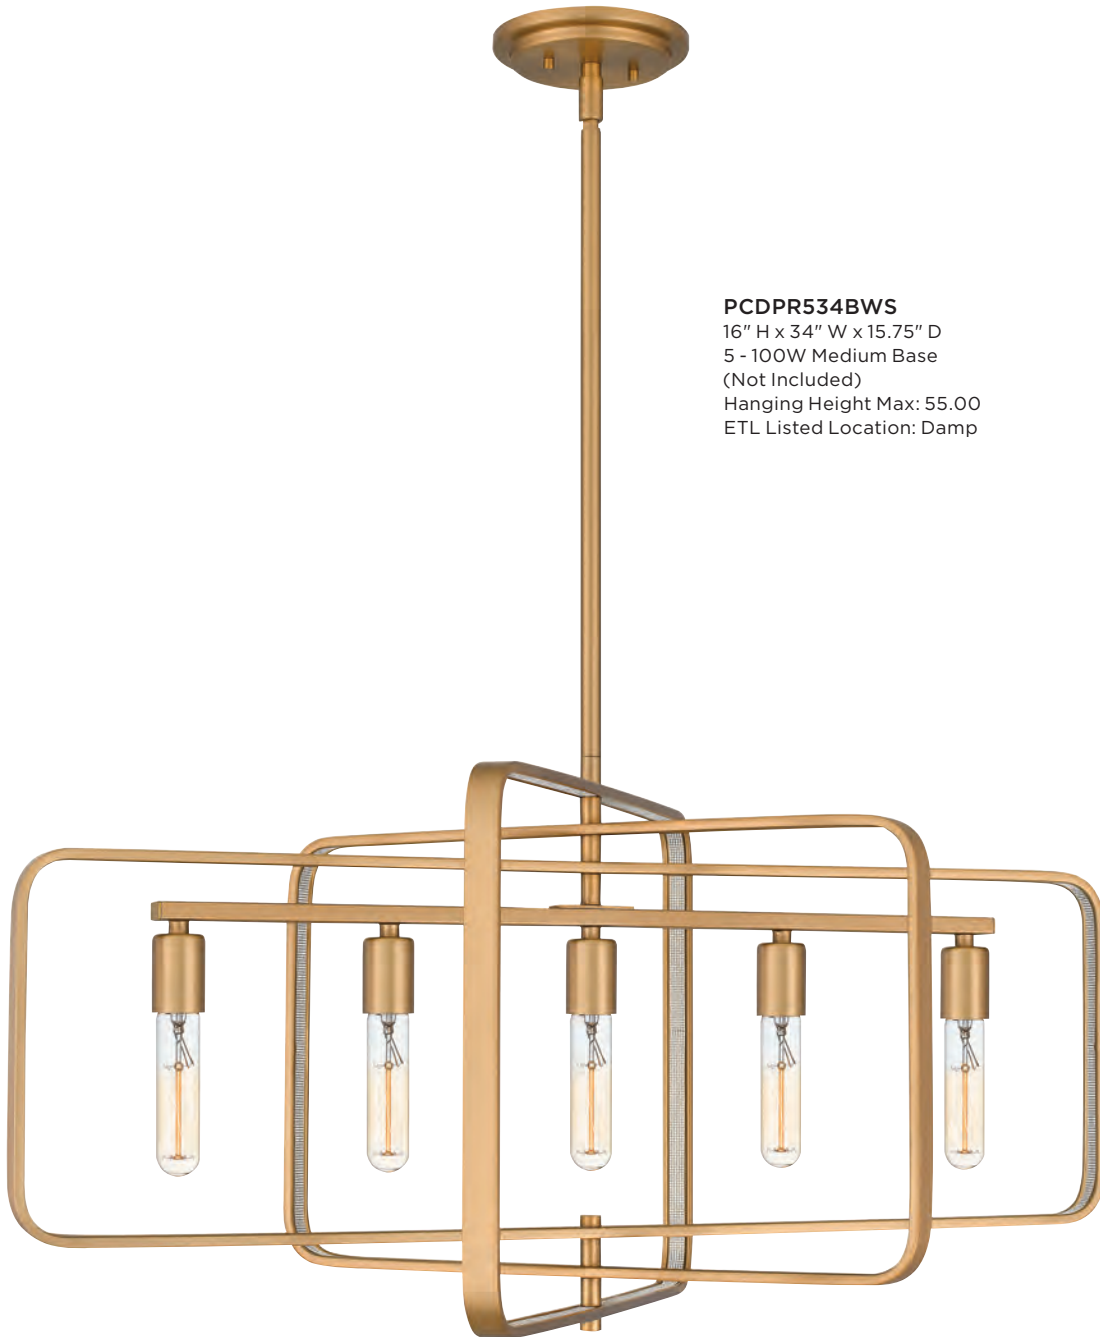

PLATINUM STYLE

DUPREE

Finish: Brushed
Weathered Brass

Shimmering glamour, dipped in gold. The Dupree pendant, also available as a mini pendant, island light or semi-flush mount, features glimmering texture and a weathered brass finish. Concentric "squovals" radiate playful 1960s style.