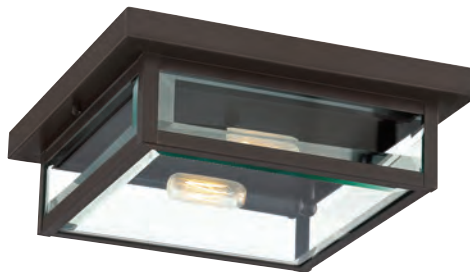

WVR9007WT
20.5" H x 7" W x 7" D
1 - 150W Medium Base
(Not Included)
ETL Listed Location: Wet

WVR1612WT
4" H x 12" W x 12" D
2 - 40W Candelabra Base
(Not Included)
ETL Listed Location: Damp