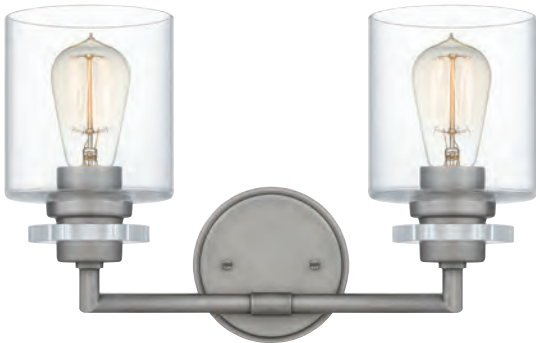

Can be installed facing up or down

Vanity Lights

JSP8616AN
9.25" H x 16" W x 6.5" D
2 - 100W Medium Base
(Not Included)
ETL Listed Location: Damp

JSP8623AN
9.25" H x 23" W x 6.5" D
3 - 100W Medium Base
(Not Included)
ETL Listed Location: Damp