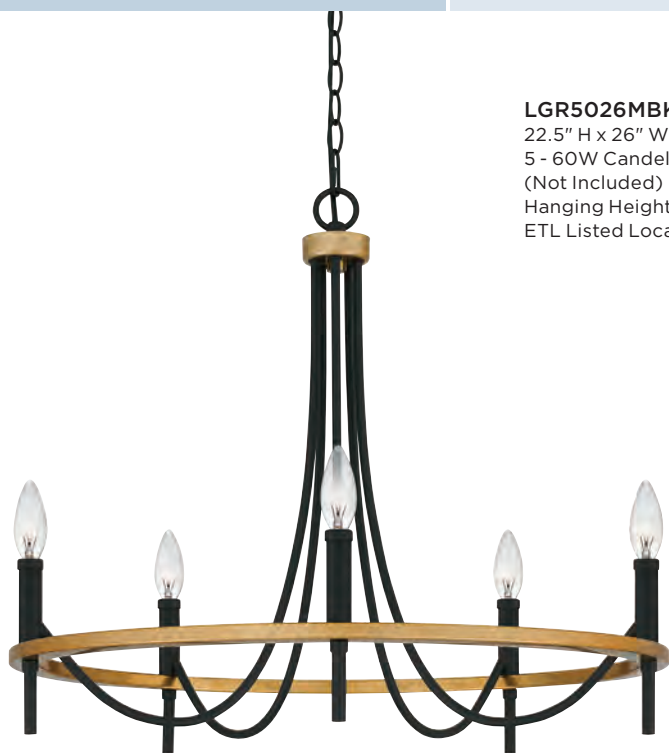

CBR5028K
28.75" H x 28" W x 28" D
8 - 60W Candelabra Base
(Not Included)
Hanging Height Max: 61.00
ETL Listed Location: Damp

ATWOOD

Finish: Old Bronze

Glass: Clear

The Atwood series features an old bronze finish that illuminates handsome style. Available as a chandelier or island light, Atwood is as at home in a private residence as it is in the halls of a hunting lodge. Infuse a space with masculine style (and practical, functional light) with this traditional design.

21.5" H x 32" W x 13.75" D

6 - 100W Medium Base

(Not Included)

Hanging Height Max: 75.00

ETL Listed Location: Damp

LEGARE

Finish: Matte Black

Dinner parties ahead. The Legare chandelier or island light invites conversation and ambiance beneath its curved lines and classic matte black finish. Soft gold accents add tasteful luminosity and luster.