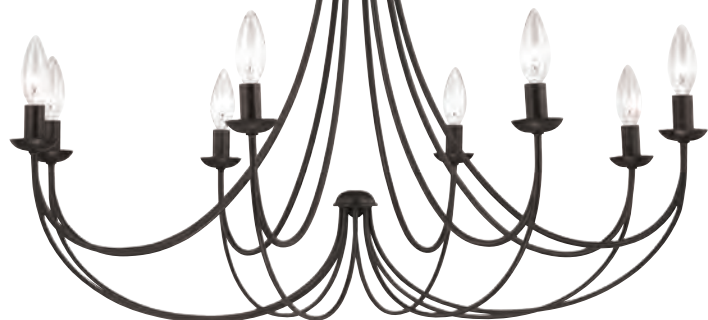

MRN50081B

28" H x 32" W x 32" D
8 - 60W Candelabra Base
(Not Included)
Hanging Height Max: 81.00
ETL Listed Location: Damp