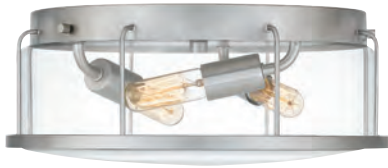

Can be installed facing up or down

LUD1613BN
5.25" H x 13.25" W x 13.25" D
3 - 40W Candelabra Base
(Not Included)
ETL Listed Location: Damp

LUD8615BN
12" H x 14.5" W x 6.75" D
2 - 100W Medium Base
(Not Included)
ETL Listed Location: Damp
(NOT TO SCALE)