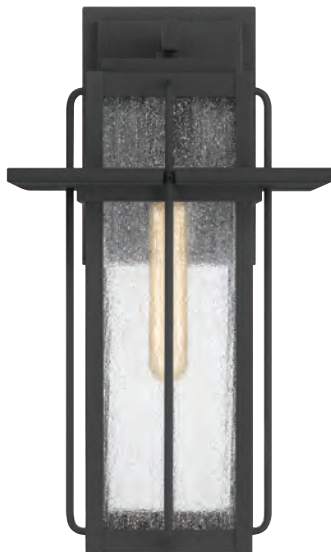

RDL8409MB
16.5" H x 9" W x 10.25" D
1 - 100W Medium Base
(Not Included)
ETL Listed Location: Wet