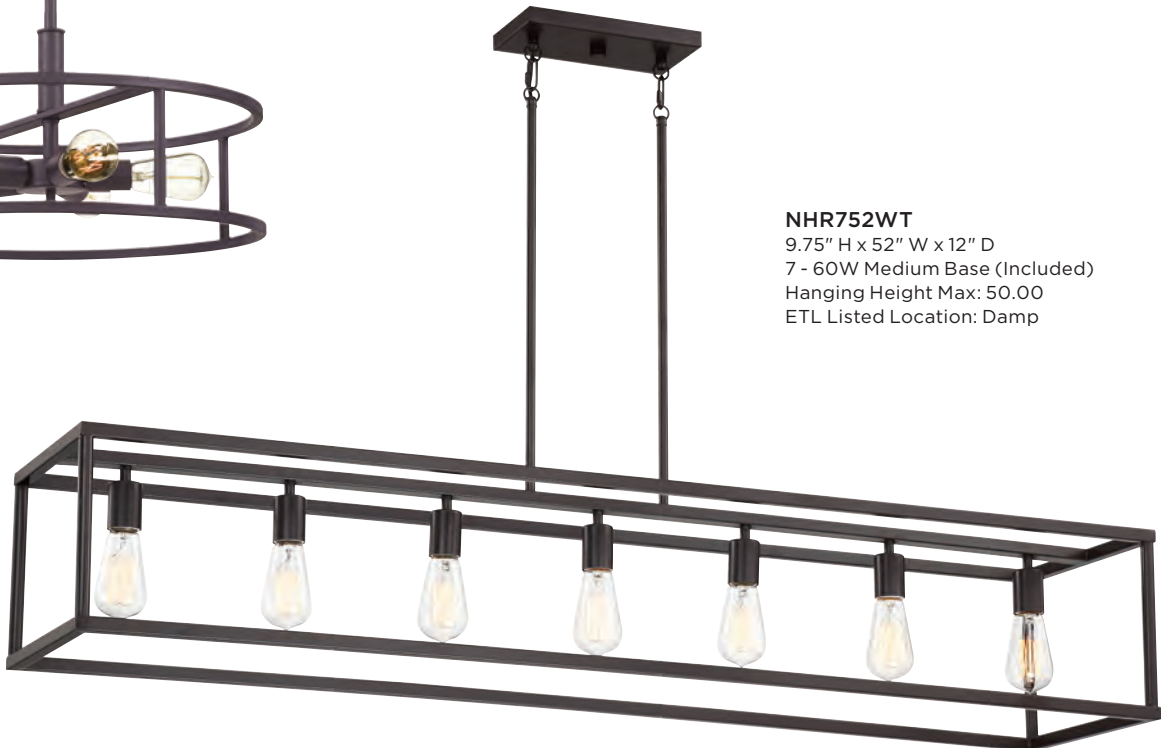

NHR752WT

9.75" H x 52" W x 12" D
7 - 60W Medium Base (Included)
Hanging Height Max: 50.00
ETL Listed Location: Damp