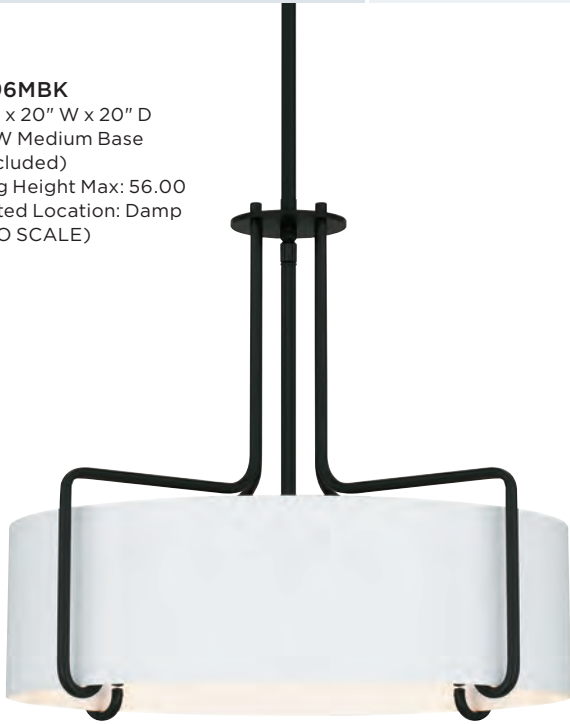

HANLEY

Finish: Matte Black
or Aged Brass
Shade: Metal

Hanley creates a luxe atmosphere in two sultry finishes. Choose from either aged brass or matte black, then hang this pendant in a study or foyer to add instant visual intrigue. The shallow metal drum shade illuminates high-drama style.

QP5596MBK

17.25" H x 20" W x 20" D
4 - 100W Medium Base
(Not Included)
Hanging Height Max: 56.00
ETL Listed Location: Damp
(NOT TO SCALE)