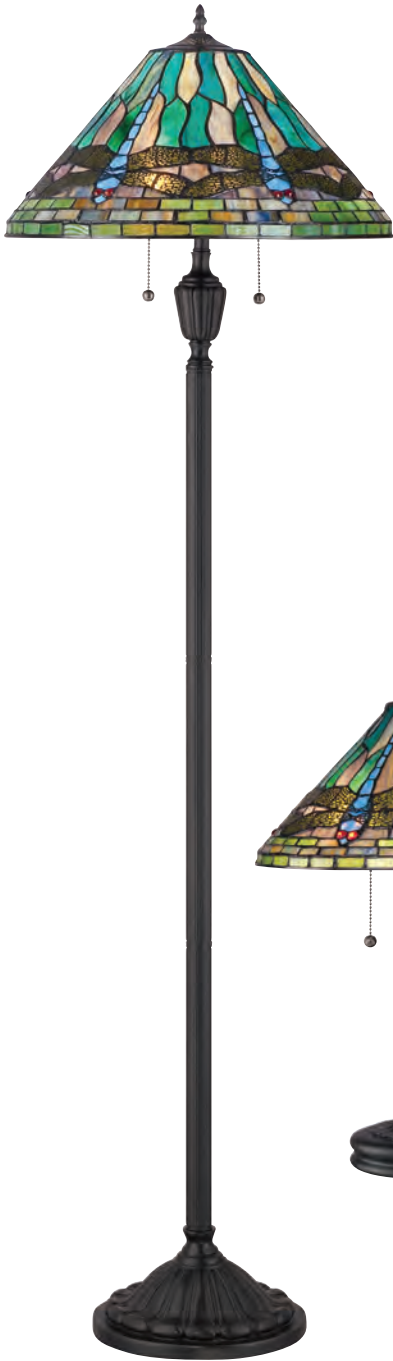

KING

TF1508FVB
62" H x 18" W x 18" D
Finish: Vintage Bronze
2 - 100W Medium Base
(Not Included)
Portable
Shade: Multicolor Tiffany Glass