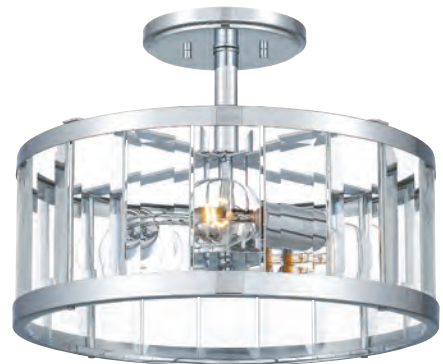

LUCIA

PCLCA1715C
11" H x 15" W x 15" D
Finish: Polished Chrome
3 - 100W Medium Base
(Not Included)
ETL Listed Location: Damp
Shade: Clear Beveled Glass
(NOT TO SCALE)