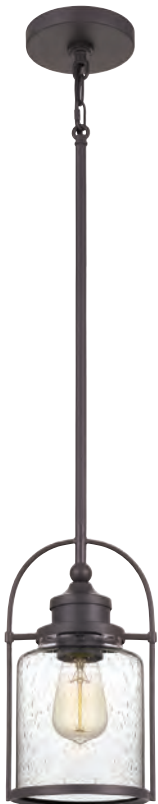

PAYSON

QPP2782BN
18" H x 9.75" W x 9" D
Finish: Brushed Nickel
1 - 100W Medium Base
(Not Included)
Hanging Height Max: 60.00
ETL Listed Location: Damp
Shade: Clear Seedy Glass

PAYSON

QPP2781WT
12" H x 6.5" W x 6" D
Finish: Western Bronze
1 - 100W Medium Base
(Not Included)
Hanging Height Max: 54.00
ETL Listed Location: Damp
Shade: Clear Seedy Glass