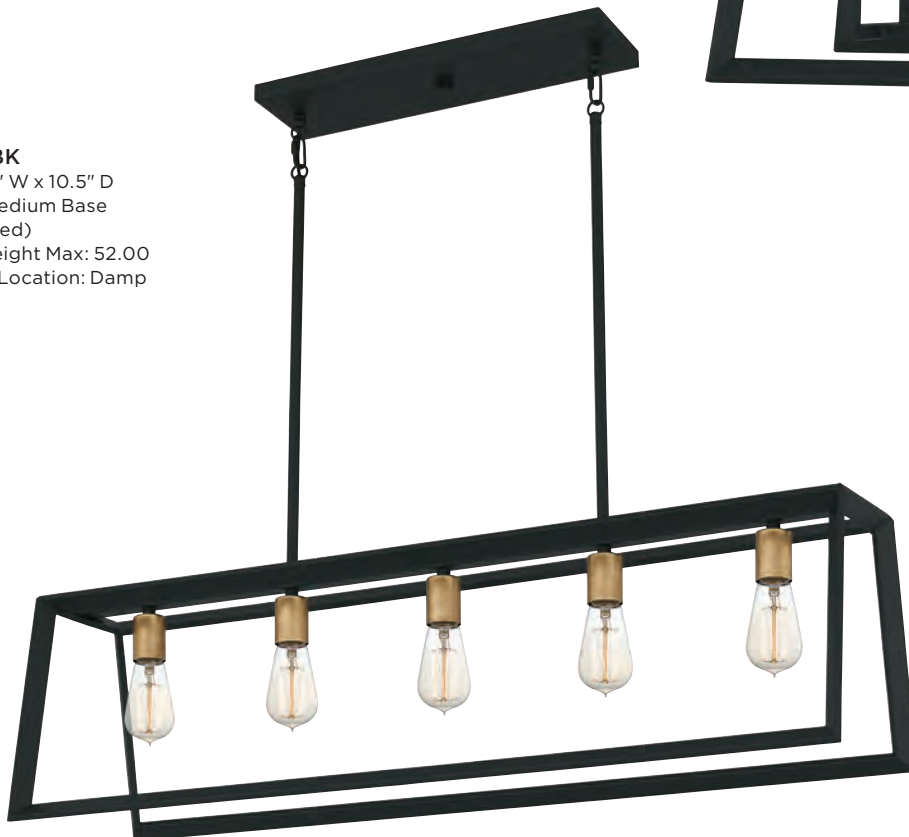

STELLAR

PCSL1616C

4.5" H x 16" W x 16" D
 Finish: Polished Chrome
 3 - 60W Medium Base
 (Not Included)
 ETL Listed Location: Damp
 Shade: White Silkscreen Glass

COLLECTIONS

TILLY

Finish: Matte Black

Simple and chic, the Tilly light features open, matte-black framework. Available as a mini pendant, pendant, or island light, this piece works well anywhere you want to make a statement without overwhelming a space. Add in a round, vintage style bulb (not included) for a dash of retro-inspired flare.

TIL538MBK
11.5" H x 38" W x 10.5" D
5 - 100W Medium Base
(Not Included)
Hanging Height Max: 52.00
ETL Listed Location: Damp

BEAUFAIN

Finish: Old Bronze

Meet mixed metals. The Beaufain mini pendant in old bronze upholds eclectic style with a mélange of curvilinear shapes and finishes that together create a striking design. Use this captivating piece in an entryway or powder room to draw the eye upward.