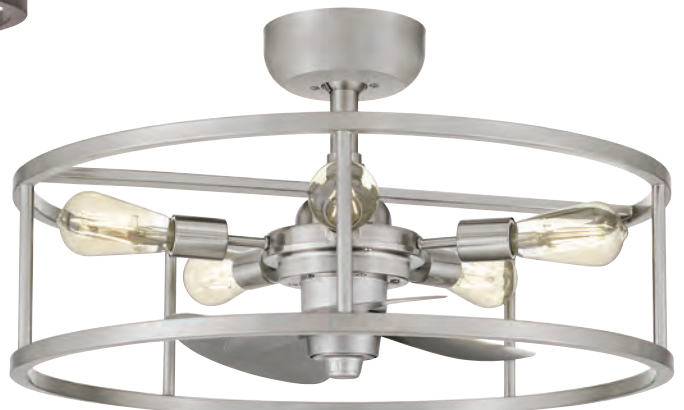

NEW HARBOR

NHR3124BN

8.25" H x 23.75" W x 23.75" D
Finish: Brushed Nickel
5 - 8W LED Medium Base (Included)
Kelvin 2400, CRI 90
Hanging Height Max: 21.00
ETL Listed Location: Damp
[See pages 68-69 for more fixtures in this family](#)