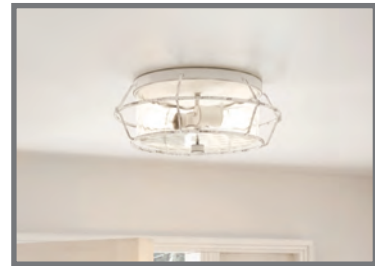

QFL5338MBK

5" H x 13.75" W x 13.75" D
3 - 40W Candelabra Base
(Not Included)
ETL Listed Location: Damp