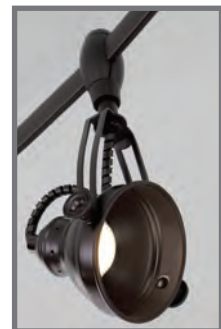

CROFTON

CFN1405BN

11.5" H x 5" W x 108" D
Finish: Brushed Nickel
Integrated LED
Lumens: Delivered 1800 | Initial 2600
Kelvin 3000, CRI 80
ETL Listed Location: Dry
Shade: White Etched Glass

CENTERSTAGE

CTG1405BN

11.5" H x 5" W x 108" D
Finish: Brushed Nickel
Integrated LED
Lumens: Delivered 1800 | Initial 2600
Kelvin 3000, CRI 80
ETL Listed Location: Dry

CENTERSTAGE

CTG1405WT

11.5" H x 5" W x 108" D
Finish: Western Bronze
Integrated LED
Lumens: Delivered 1800 | Initial 2600
Kelvin 3000, CRI 80
ETL Listed Location: Dry