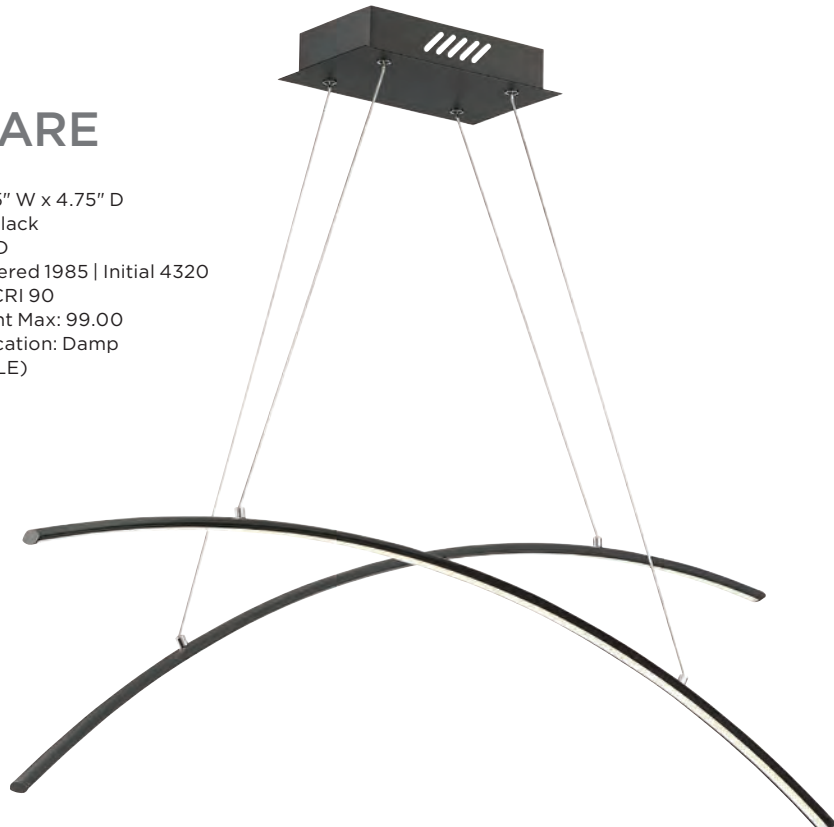

CANVAS

Finish: Western Bronze
or Brushed Aluminum

The rich western bronze or brushed aluminum finish of the Canvas collection's dually suspended frame emphasizes the bold lines of its minimalist design. This modern stunner features Integrated LED technology and adjustable cables.

11" H x 36.25" W x 11.5" D

Finish: Matte Black

Integrated LED

Lumens: Delivered 2862 | Initial 4755

Kelvin 3000, CRI 90

Hanging Height Max: 100.00

ETL Listed Location: Damp
(NOT TO SCALE)

FANFARE

PCFA239EK

10.25" H x 39.5" W x 4.75" D

Finish: Earth Black

Integrated LED

Lumens: Delivered 1985 | Initial 4320

Kelvin 3000, CRI 90

Hanging Height Max: 99.00

ETL Listed Location: Damp
(NOT TO SCALE)

SHADOW

Finish: Black Chrome

Glass: Smoke Ombre

Take your living space to the next level with the contemporary style of the Shadow collection. The smoke glass shades come in multiple sizes and are suspended at staggered heights for a dramatic look. Finished in black chrome and constructed using integrated LED technology, this collection doubles as light source and a work of art.