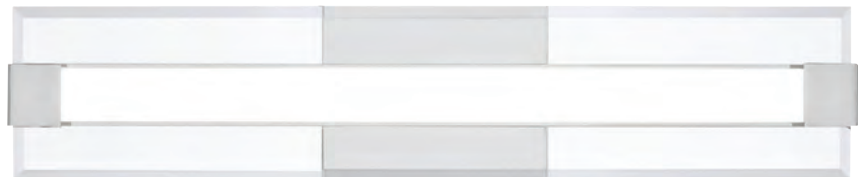

SALON

Finish: Polished Chrome
Glass: Clear

The Salon collection is modern minimalism at its finest. Clear beveled glass floats in the foreground, while a sleek integrated LED radiates from behind. The layered components are secured by discreet end brackets to a glossy backplate which are both finished in polished chrome for a contemporary shine.

Can be installed vertically or horizontally

PCSO8532C
5" H x 32" W x 3.75" D
Integrated LED
Lumens: Delivered 1864 | Initial 3029
Kelvin 3000, CRI 90
ETL Listed Location: Damp

PCSO8525C
5" H x 25" W x 3.75" D
Integrated LED
Lumens: Delivered 1373 | Initial 2148
Kelvin 3000, CRI 90
ETL Listed Location: Damp