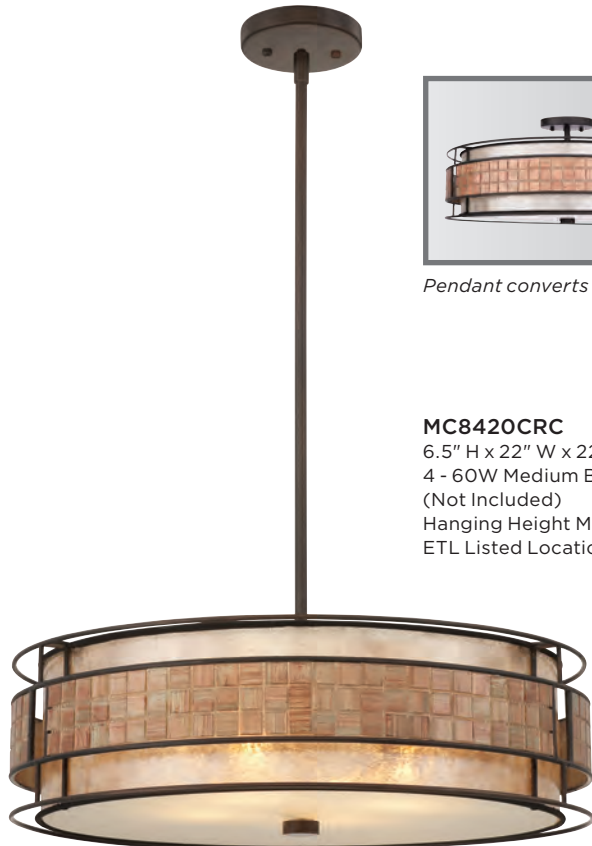

MC842PRC

8.5" H x 6" W x 6" D
1 - 60W Medium Base
(Not Included)
Hanging Height Max: 47.00
ETL Listed Location: Damp

Pendant converts to Semi-Flush

MC842OCRC

6.5" H x 22" W x 22" D
4 - 60W Medium Base
(Not Included)
Hanging Height Max: 45.00
ETL Listed Location: Damp