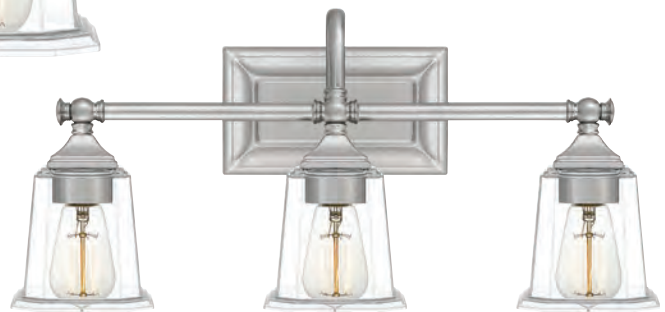

NLC8603BN
10" H x 22" W x 7" D
3 - 100W Medium Base
(Not Included)
ETL Listed Location: Damp