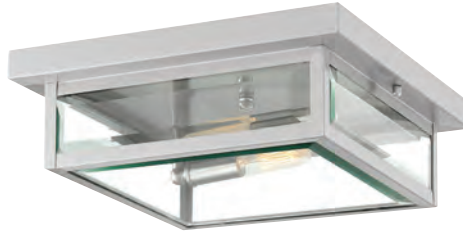

WVR1612SS

4" H x 12" W x 12" D
2 - 40W Candelabra Base
(Not Included)
ETL Listed Location: Damp