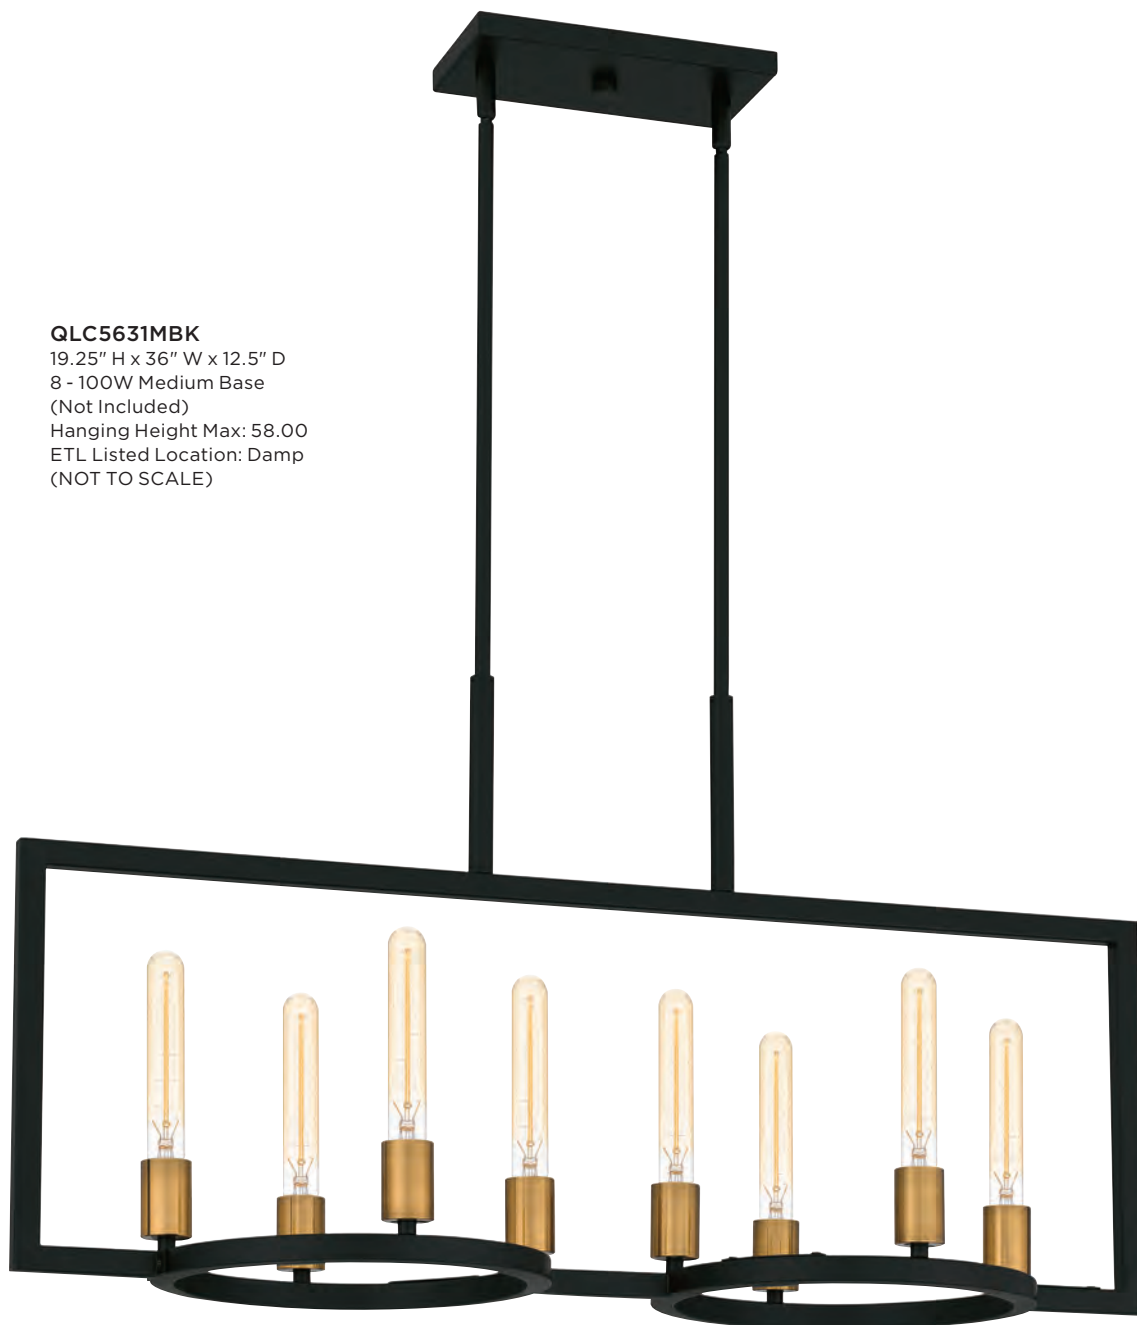

TELFAIR

Finish: Matte Black

Telfair makes an opulent statement. Featuring two rings and a rectangular framework, Telfair allows for plentiful lighting with room for eight bulbs in total. Gold candle cups amplify the drama and luminosity of this striking, sculptural island light.

QLC5631MBK

19.25" H x 36" W x 12.5" D

8 - 100W Medium Base

(Not Included)

Hanging Height Max: 58.00

ETL Listed Location: Damp

(NOT TO SCALE)