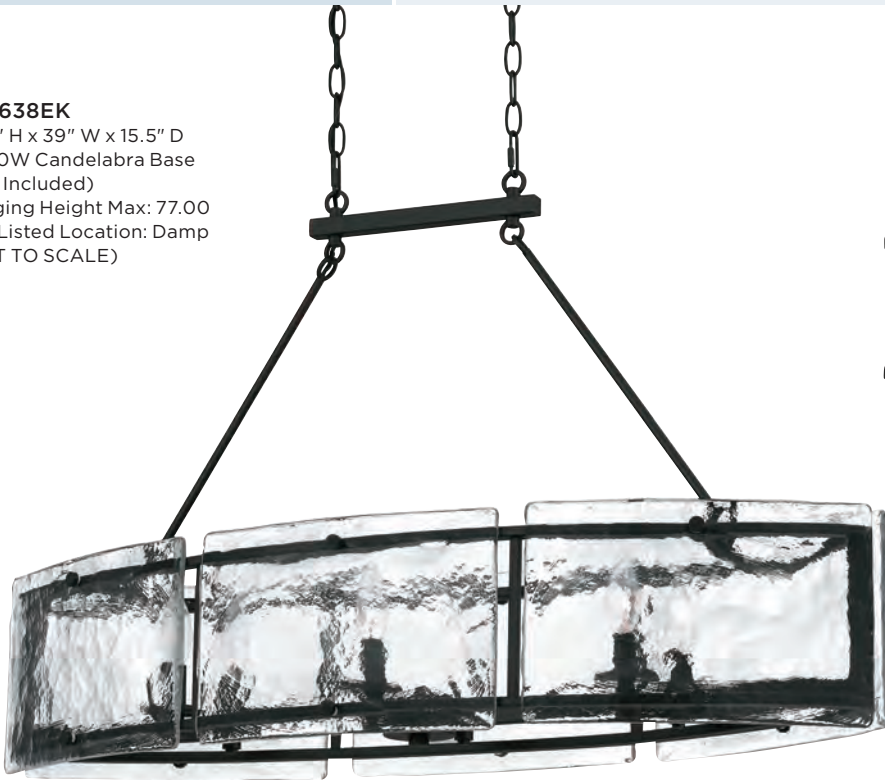

FORTRESS

Finish: Earth Black
Glass: Clear Textured

Panels of textured glass pair with an earth black finish to create the Fortress series. Offering simple yet striking design, Fortress is available as a mini pendant, semi-flush mount, pendant, or island light. As a fan light, this design comes in both earth black and mottled silver finishes.

FTS638EK

23.5" H x 39" W x 15.5" D
6 - 60W Candelabra Base
(Not Included)
Hanging Height Max: 77.00
ETL Listed Location: Damp
(NOT TO SCALE)

FTS1716EK

12.75" H x 16" W x 16" D
3 - 100W Medium Base
(Not Included)
ETL Listed Location: Damp