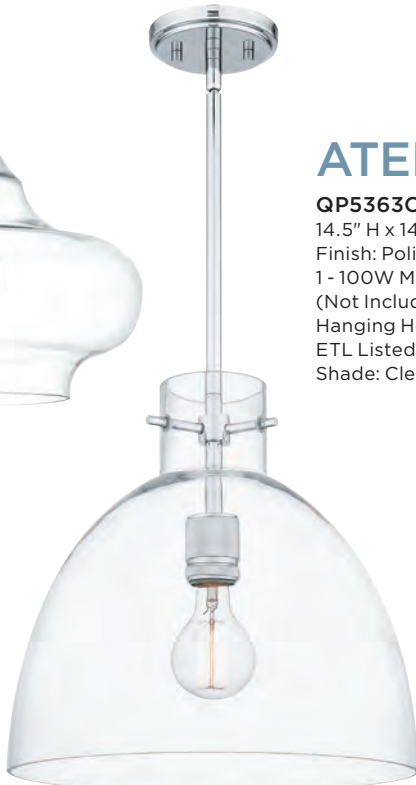

BEACHMONT

QP5583MB

20.25" H x 14" W x 14" D
Finish: Mottled Black
1 - 100W Medium Base
(Not Included)
Hanging Height Max: 58.00
ETL Listed Location: Damp
Shade: Clear Glass