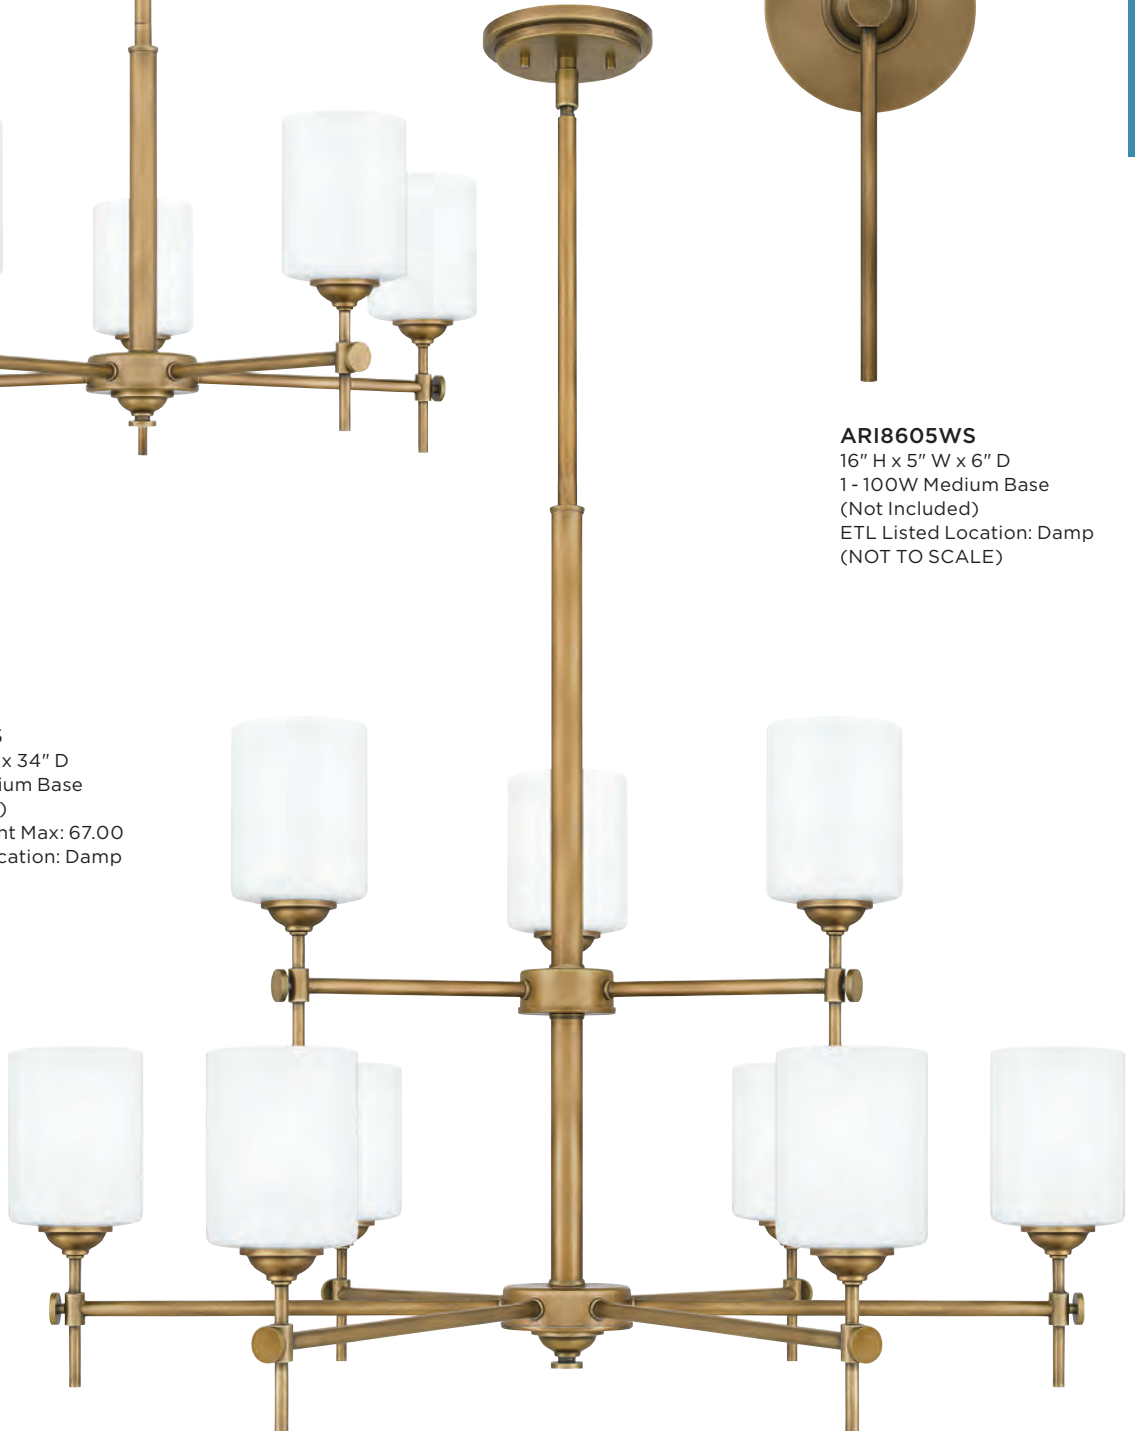

ARI5034WS
 28" H x 34" W x 34" D
 9 - 100W Medium Base
 (Not Included)
 Hanging Height Max: 67.00
 ETL Listed Location: Damp

ARIA

Finish: Antique
Polished Nickel
Glass: Opal

Aria spotlights timeless style. This collection of island lights, chandeliers, pendants and semi-flush mounts with opal glass shades is available in two completely classic finishes: antique polished nickel or weathered brass.