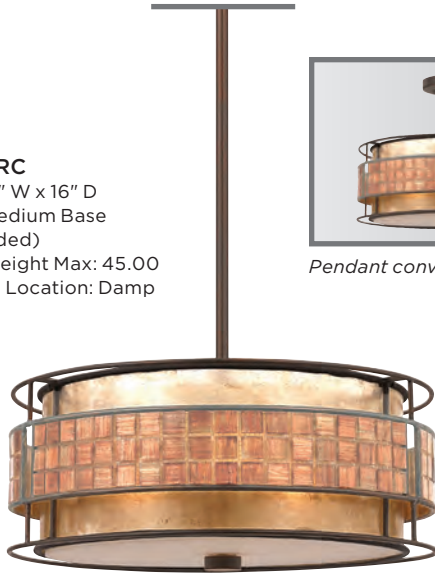

QUOIZEL NATURALS

MC842CRC

6.5" H x 16" W x 16" D
3 - 60W Medium Base
(Not Included)
Hanging Height Max: 45.00
ETL Listed Location: Damp

Pendant converts to Semi-Flush

MC842SRC

12" H x 16" W x 16" D
3 - 60W Medium Base
(Not Included)
ETL Listed Location: Damp