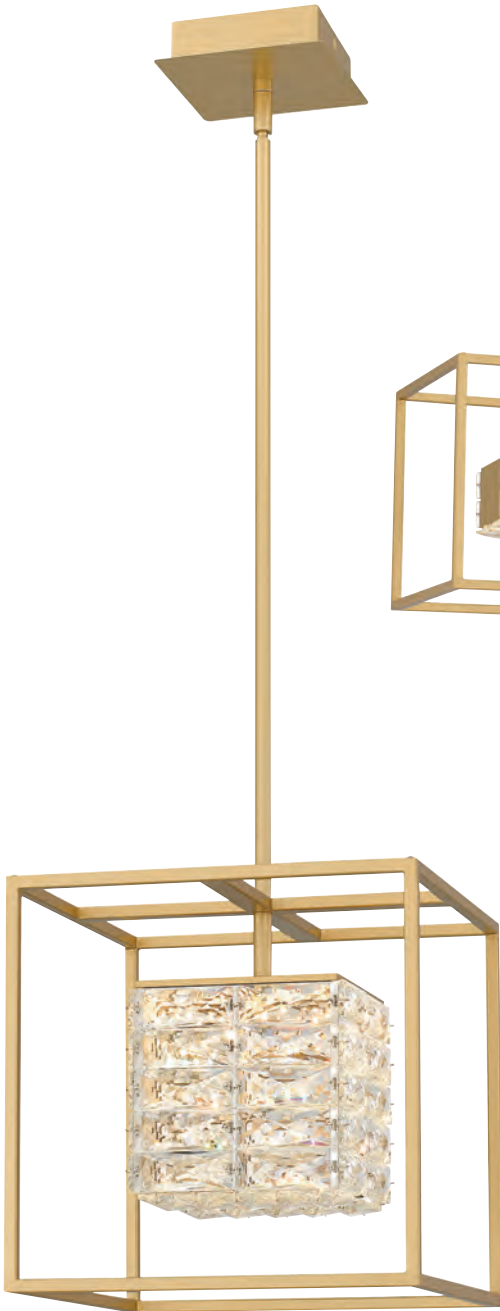

DAZZLE

Finish: Soft Gold

Glass: Clear Crystal

Sometimes, the name says it all. Such is the case with the Dazzle series, available as an island light, pendant, or semi flush mount. Whether in soft gold or matte black, this piece catches the eye with an integrated lightsource that sparkles like faceted diamonds.

PCDZ2812SGD

12.5" H x 11.75" W x 11.75" D

Integrated LED

Lumens: Delivered 1682 | Initial 2040

Kelvin 3000, CRI 90

Hanging Height Max: 52.00

ETL Listed Location: Damp

(NOT TO SCALE)