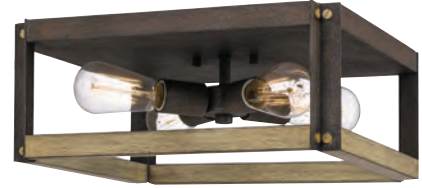

FINN

Finish: Rustic Black

The open, airy design of the Finn collection easily complements many home décor styles. The rectangular silhouette is finished in rustic black and paired with a painted natural walnut finish to create a handsome farmhouse style. The exposed bulbs allow for maximum light flow to illuminate any room.

FNN542RK

11.5" H x 42" W x 9.5" D
5 - 100W Medium Base
(Not Included)
Hanging Height Max: 51.00
ETL Listed Location: Damp