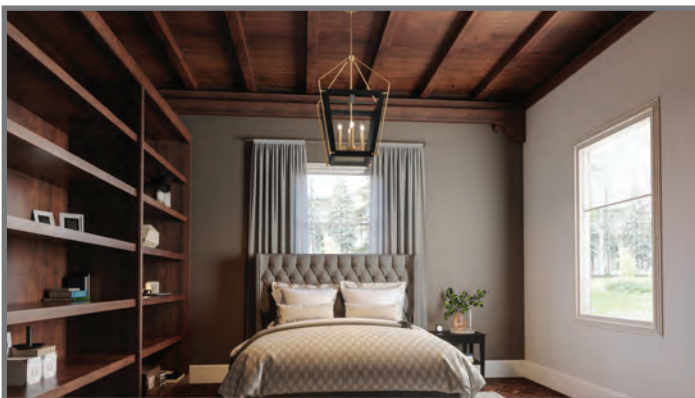

KYNWYD

KNW2814MBK
22" H x 14" W x 14" D
Finish: Matte Black
4 - 60W Candelabra Base
(Not Included)
Hanging Height Max: 76.00
ETL Listed Location: Damp
(NOT TO SCALE)

KYNWYD

KNW1713MBK
11" H x 13" W x 13" D
Finish: Matte Black
3 - 60W Candelabra Base
(Not Included)
ETL Listed Location: Damp

ABBEVILLE

QP5348EK
30.25" H x 18.25" W x 18.25" D
Finish: Earth Black
4 - 60W Candelabra Base
(Not Included)
Hanging Height Max: 69.00
ETL Listed Location: Damp