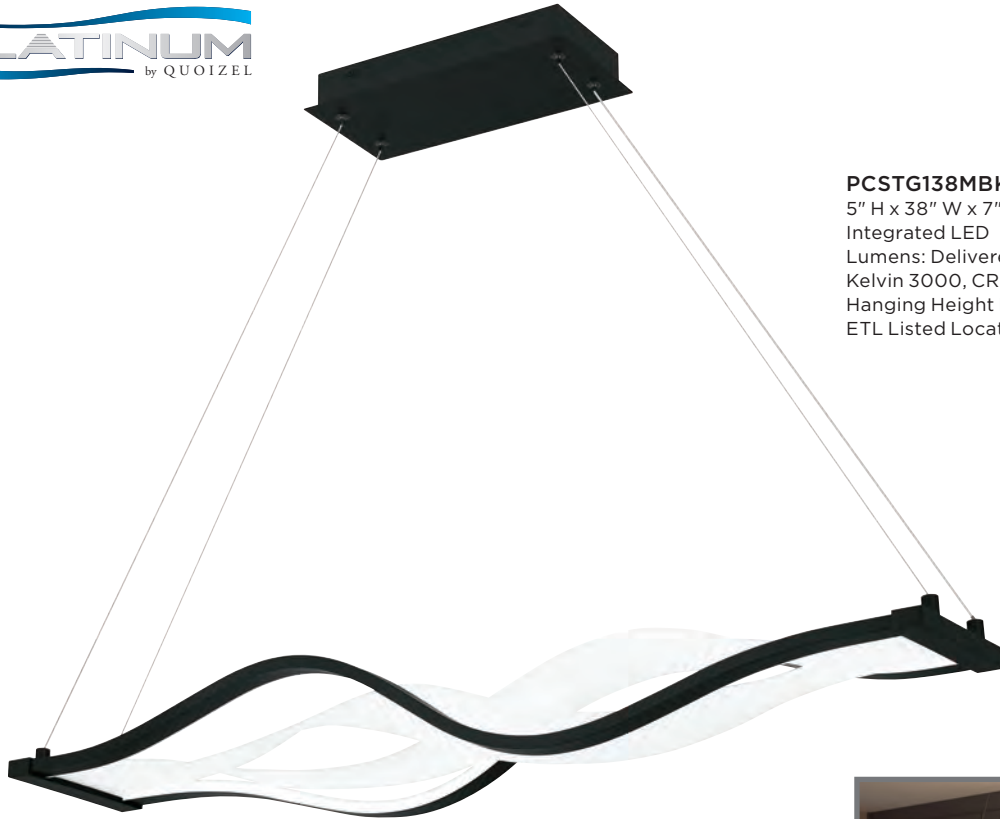

Integrated LED

Lumens: Delivered 4658 | Initial 7254

Kelvin 3000, CRI 90

Hanging Height Max: 52.00

ETL Listed Location: Damp

BLEECKER

Finish: Polished Chrome
or Matte Black

Like the electric buzz of Bleecker Street, this namesake design features a unique, curved LED light source. The Bleecker island light is available in polished chrome or matte black, underscoring its modern, sculptural aesthetic.

PCBLR138C

8.5" H x 38.75" W x 3.75" D

Finish: Polished Chrome

Integrated LED

Lumens: Delivered 2660 | Initial 3980

Kelvin 3000, CRI 90

Hanging Height Max: 102.00

ETL Listed Location: Damp

PCBLR138MBK

8.5" H x 38.75" W x 3.75" D

Finish: Matte Black

Integrated LED

Lumens: Delivered 2340 | Initial 3500

Kelvin 3000, CRI 90

Hanging Height Max: 102.00

ETL Listed Location: Damp

SARATOGA

Finish: Matte Black
or Polished Chrome

Ride the wave of the Saratoga island light in your choice of a matte black or polished chrome finish. This modern, sculptural design features an LED light source for plentiful illumination designed to last and last.