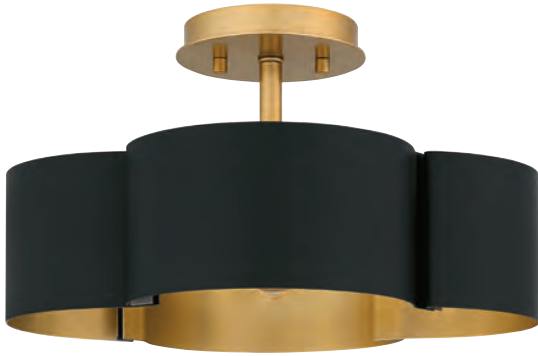

FYT1712EK
7.75" H x 12" W x 12" D
1 - 100W Medium Base
(Not Included)
ETL Listed Location: Damp

BALSAM

Finish: Matte Black
Shade: Metal

With its quatrefoil shape and bold finishes, the Balsam semi-flush mount alludes to Parisian style — simultaneously classic and avant-garde. Available in a matte black finish or a white lustre colorway, this design makes a statement in entryways. Its low-profile silhouette is also ideal to create stylish lighting in spaces with lower ceilings.