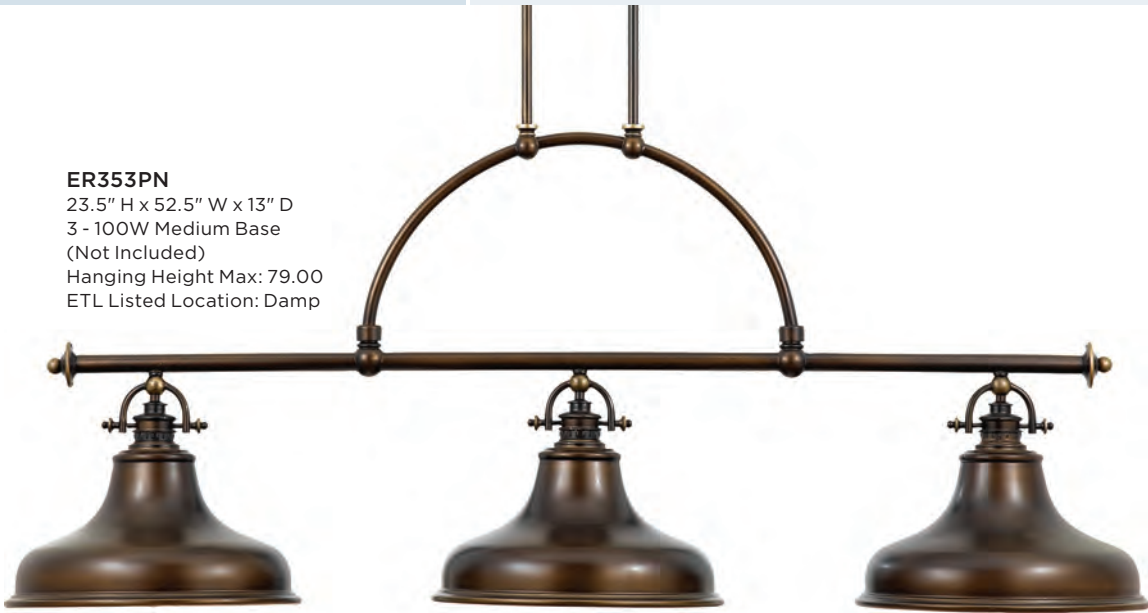

EMERY

Finish: Palladian Bronze

ER353PN

23.5" H x 52.5" W x 13" D
3 - 100W Medium Base
(Not Included)
Hanging Height Max: 79.00
ETL Listed Location: Damp

ER1508PN

9" H x 8" W x 8" D
1 - 100W Medium Base
(Not Included)
Hanging Height Max: 48.00
ETL Listed Location: Damp