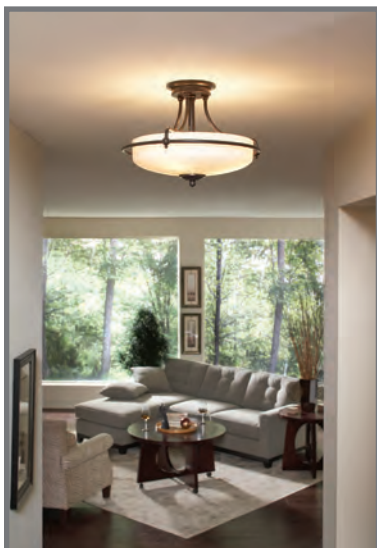

GFC1717PN
12" H x 17" W x 17" D
Finish: Palladian Bronze
3 - 100W Medium Base
(Not Included)
ETL Listed Location: Damp
Shade: Clear Seedy Glass
(NOT TO SCALE)