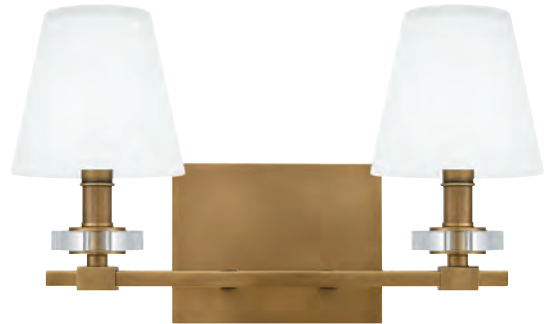

KELSEY GLEN

Finish: Weathered Brass

Glass: Etched

The Kelsey Glen bath light adds refinement and elegance to a primary or guest bathroom. This light features an etched glass shade that casts a soft, ambient glow. Thick clear glass bobeches accent candle sockets adding a stylish decorative accent. Polished nickel is a classic colorway, while the weathered brass finish pays homage to antique design.

KLS8605WS

9.5" H x 5.25" W x 6.5" D

1 - 60W Candelabra Base
(Not Included)

ETL Listed Location: Damp
(NOT TO SCALE)

KLS8616WS

9.5" H x 16" W x 6.5" D

2 - 60W Candelabra Base
(Not Included)

ETL Listed Location: Damp