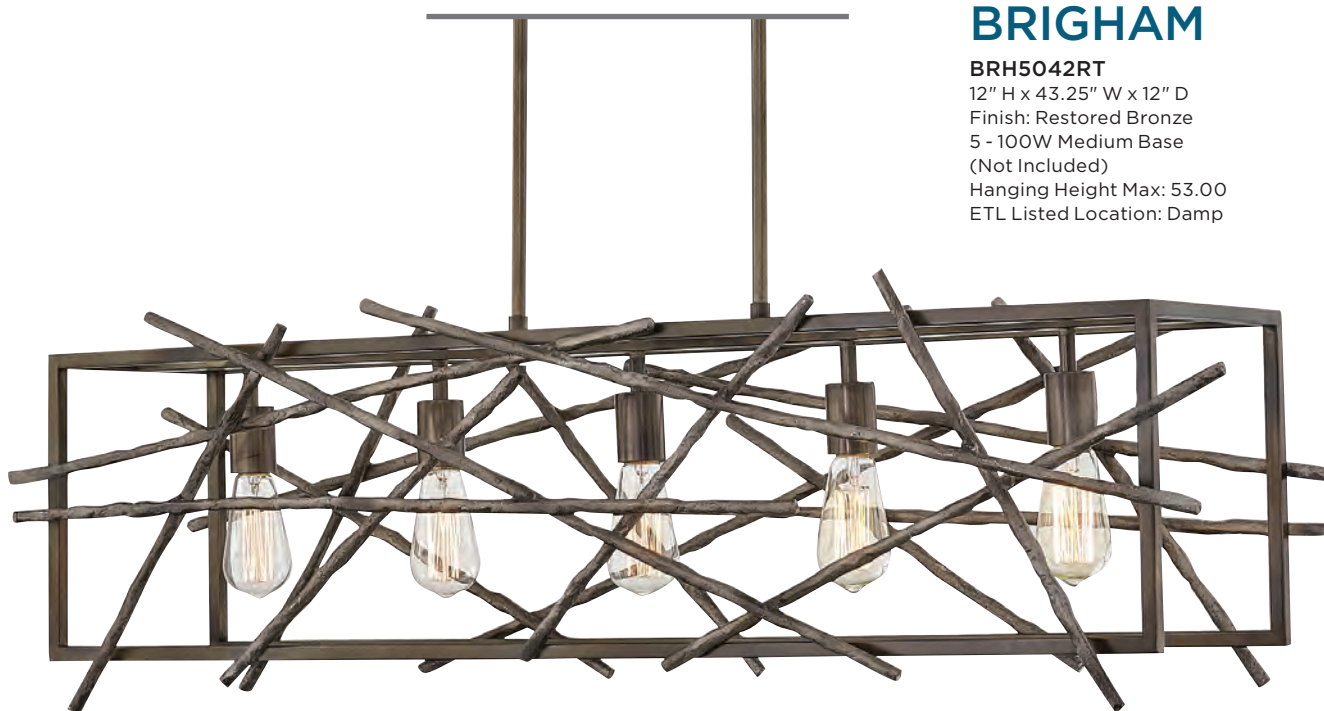

5 - 60W Candelabra Base

(Not Included)

Hanging Height Max: 115.00

ETL Listed Location: Damp

WOODHAVEN

WHN841DW

19.5" H x 40.75" W x 17.5" D
 Finish: Distressed Weathered Oak
 8 - 60W Candelabra Base
 (Not Included)
 Hanging Height Max: 73.00
 ETL Listed Location: Damp