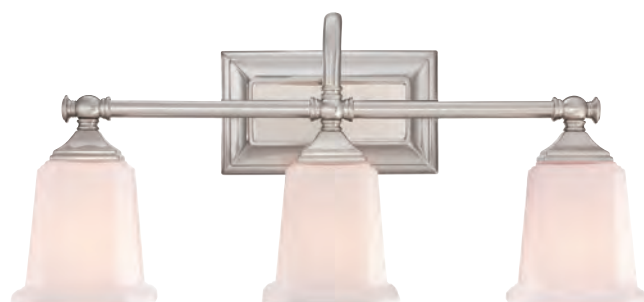

NL8601BN
10" H x 5" W x 7" D
1 - 100W Medium Base
(Not Included)
ETL Listed Location: Damp
(NOT TO SCALE)