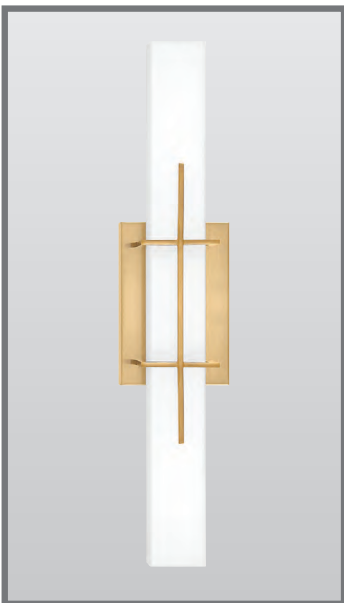

GEMINI

Finish: Aged Brass
or Polished Chrome
Glass: Opal Etched

The Gemini collection is the perfect updated look for your bathroom. The modern style of this fixture is available in an Aged Brass or Polished Chrome finish, and is paired with an opal etched glass shade. The integrated LED light source provides energy saving, long lasting performance, and is low maintenance.

Can be installed vertically or horizontally

PCGI8523C
4.75" H x 22.5" W x 4.25" D
Integrated LED
Lumens: Delivered 1190 | Initial 1329
Kelvin 3000, CRI 90
ETL Listed Location: Damp

PCGI8528C
4.75" H x 28.25" W x 4.25" D
Integrated LED
Lumens: Delivered 1449 | Initial 1650
Kelvin 3000, CRI 90
ETL Listed Location: Damp

PCGI8523AB
4.75" H x 22.5" W x 4.25" D
Integrated LED
Lumens: Delivered 1190 | Initial 1329
Kelvin 3000, CRI 90
ETL Listed Location: Damp

PCGI8528AB
4.75" H x 28.25" W x 4.25" D
Integrated LED
Lumens: Delivered 1449 | Initial 1650
Kelvin 3000, CRI 90
ETL Listed Location: Damp