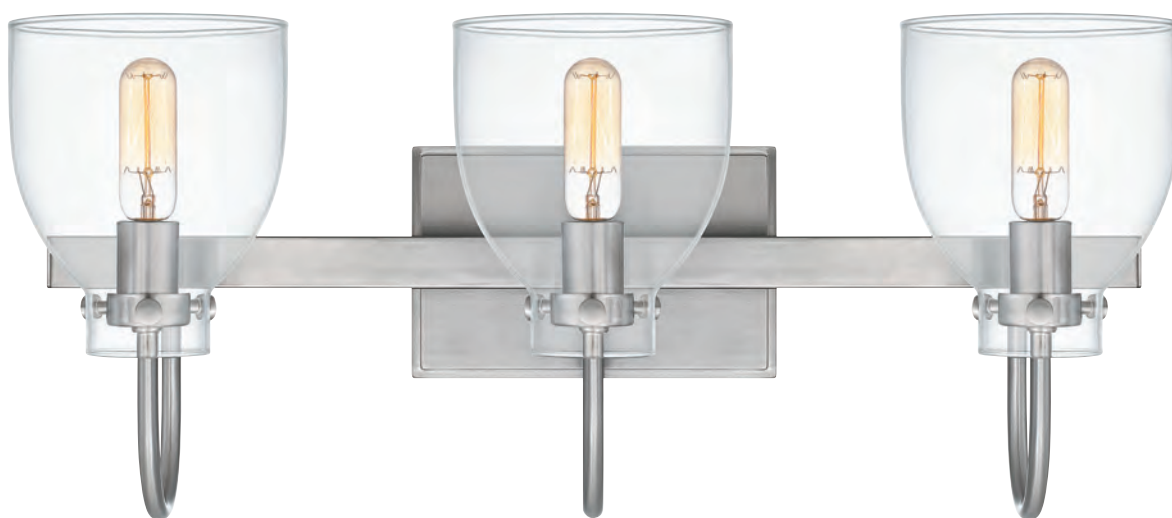

Can be installed facing up or down

ATMO8615BN

9.25" H x 15" W x 7.5" D

2 - 60W Candelabra Base

(Not Included)

ETL Listed Location: Damp

ATMO8621BN

9.25" H x 21" W x 7.5" D