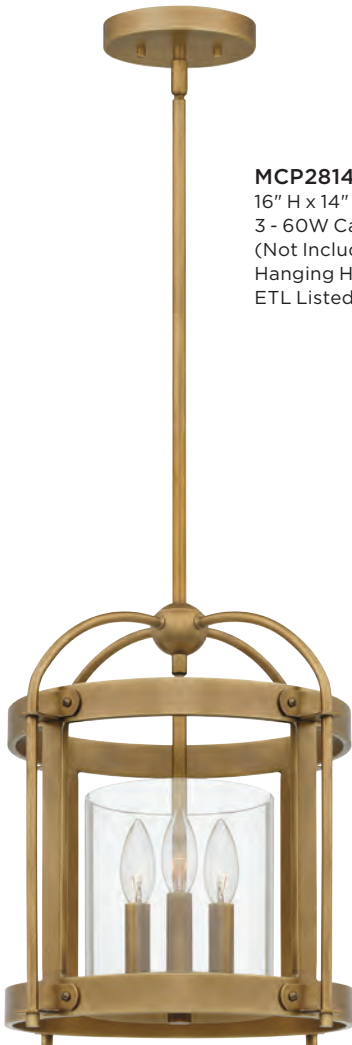

MCP2814WS

16" H x 14" W x 14" D
3 - 60W Candelabra Base
(Not Included)
Hanging Height Max: 55.00
ETL Listed Location: Damp