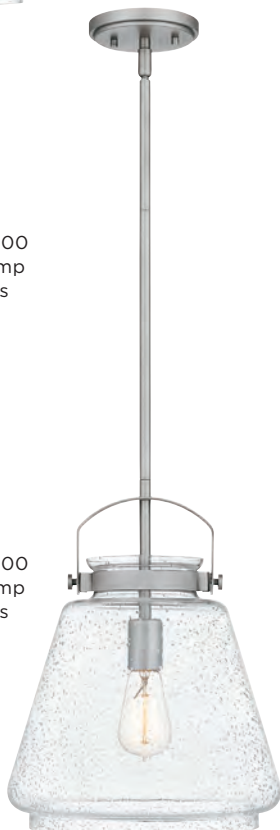

STELLA

STLS1512WS
15.25" H x 12" W x 12" D
Finish: Weathered Brass
1 - 100W Medium Base
(Not Included)
Hanging Height Max: 55.00
ETL Listed Location: Damp
Shade: Clear Seedy Glass

STELLA

STLS1512AN
15.25" H x 12" W x 12" D
Finish: Antique Nickel
1 - 100W Medium Base
(Not Included)
Hanging Height Max: 55.00
ETL Listed Location: Damp
Shade: Clear Seedy Glass