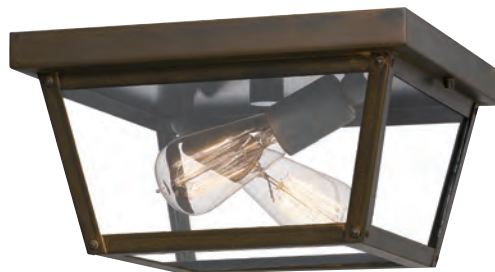

INFINGER

INF1613SU

6" H x 13" W x 13" D
Finish: Statuary Bronze
2 - 75W Medium Base
(Not Included)
ETL Listed Location: Damp
Shade: Clear Seedy

POWELL

PWL1313WT

6" H x 13" W x 13" D
Finish: Western Bronze
3 - 75W Medium Base
(Not Included)
ETL Listed Location: Damp
Shade: White Art Glass
(NOT TO SCALE)

RUE DE ROYAL

RO1312IZ

6" H x 11.5" W x 11.5" D
Finish: Industrial Bronze
2 - 60W Medium Base
(Not Included)
ETL Listed Location: Damp
Shade: Clear Glass

GARDNER

GAR1312SS

5.75" H x 12" W x 12" D
Finish: Stainless Steel
2 - 60W Medium Base
(Not Included)
ETL Listed Location: Damp
Shade: Clear Ribbed Glass
(NOT TO SCALE)