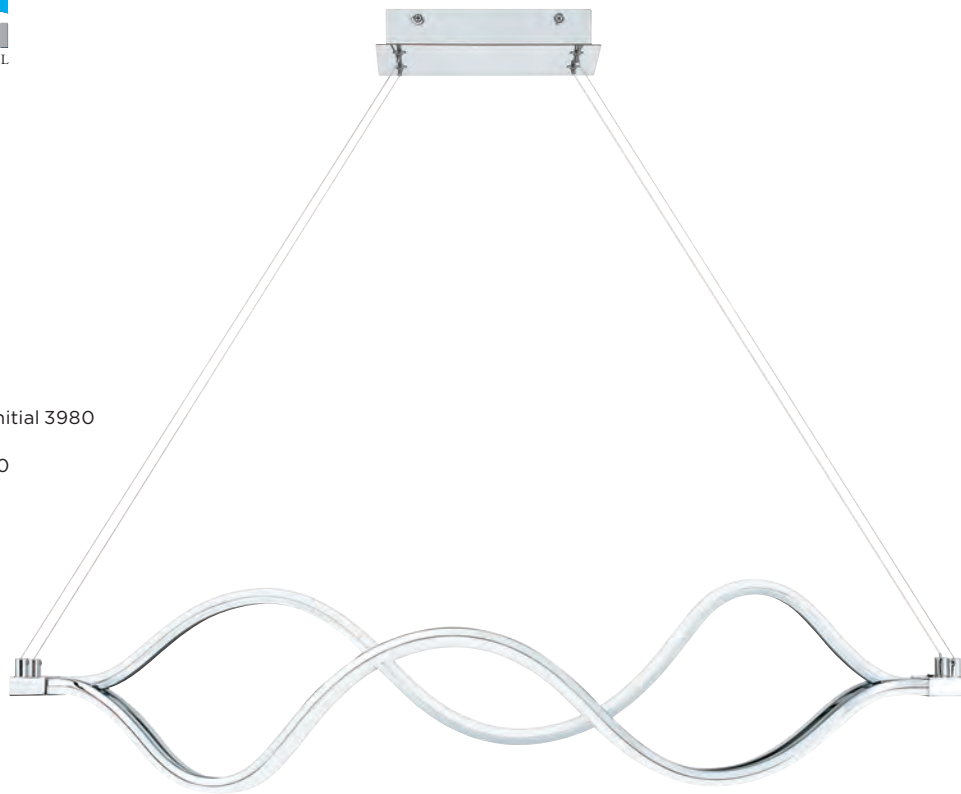

Integrated LED

Lumens: Delivered 4658 | Initial 7254

Kelvin 3000, CRI 90

Hanging Height Max: 52.00

ETL Listed Location: Damp

BLEECKER

Finish: Polished Chrome
or Matte Black

Like the electric buzz of Bleecker Street, this namesake design features a unique, curved LED light source. The Bleecker island light is available in polished chrome or matte black, underscoring its modern, sculptural aesthetic.

PCBLR138C

8.5" H x 38.75" W x 3.75" D

Finish: Polished Chrome

Integrated LED

Lumens: Delivered 2660 | Initial 3980

Kelvin 3000, CRI 90

Hanging Height Max: 102.00

ETL Listed Location: Damp