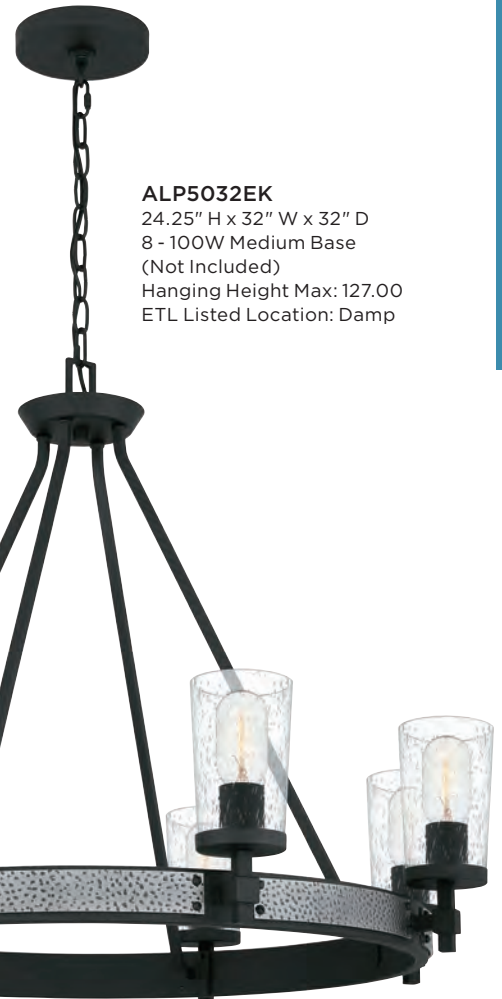

ALPINE

Finish: Earth Black

Glass: Clear Seedy

Clear seedy glass emulates ice in the Alpine light, in your choice of chandelier or semi-flush mount styles. The earth black finish alludes to Alpine's rustic design origins, although this versatile piece would equally suit transitional and traditional spaces. Add in vintage style bulbs (not included) for an extra layer of flair.

ALP1716EK

13.5" H x 16" W x 16" D
3 - 100W Medium Base
(Not Included)

ETL Listed Location: Damp

ALP5032EK

24.25" H x 32" W x 32" D
8 - 100W Medium Base
(Not Included)

Hanging Height Max: 127.00
ETL Listed Location: Damp

ALP5026EK

21.75" H x 26" W x 26" D
6 - 100W Medium Base
(Not Included)

Hanging Height Max: 76.00
ETL Listed Location: Damp