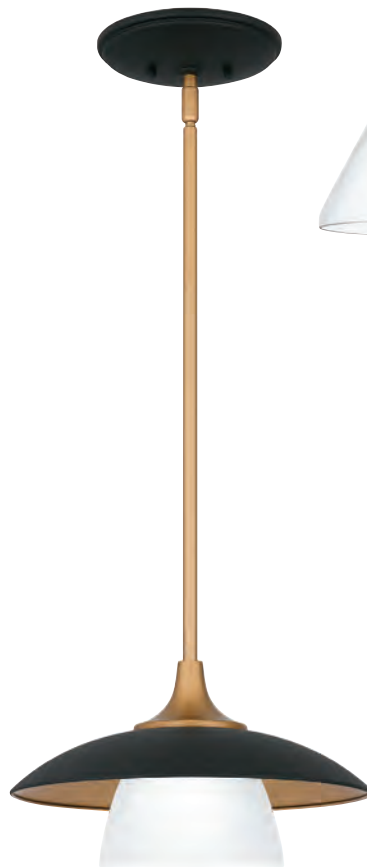

ROWLAND

ROW1506MBK
 11.75" H x 6" W x 6" D
 Finish: Matte Black
 1 - 100W Medium Base
 (Not Included)
 Hanging Height Max: 50.00
 ETL Listed Location: Damp
 Shade: Clear Outside,
 Sandblasted Inside Glass
[See pages 90 and 445 for more fixtures in this family](#)