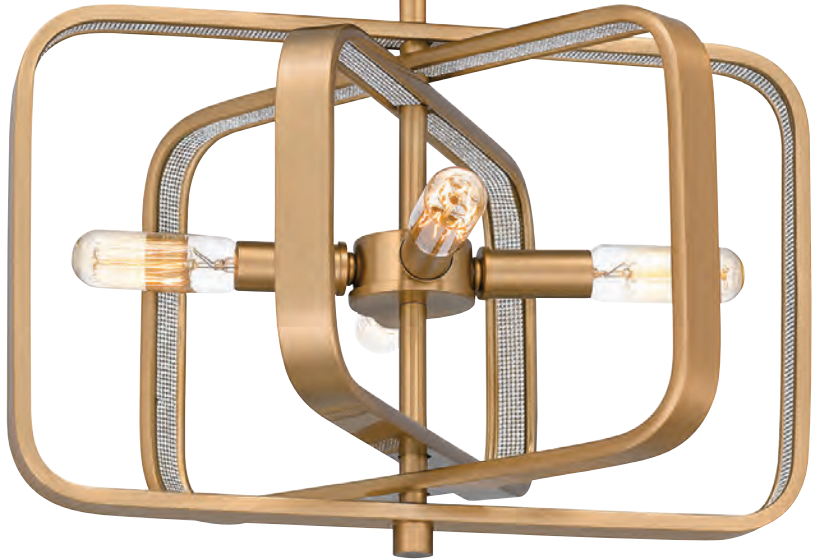

Total lumens measure the amount of light *emitted* from the LED module. This figure does not take into account reduction from light filtering through the LED lens, shade or glass.

Delivered lumens is the measure of light *through the fixture lens, shade or glass*. Delivered lumens will be less than total lumens due to the lumen reduction through the decorative glass or shade over the LED. Delivered lumens provides a more accurate measure of the light available for the space than total lumens.

PLATINUM STYLE

DUPREE

Finish: Brushed
Weathered Brass

Shimmering glamour, dipped in gold. The Dupree pendant, also available as a mini pendant, island light or semi-flush mount, features glimmering texture and a weathered brass finish. Concentric "squovals" radiate playful 1960s style.

PCDPR534BWS
16" H x 34" W x 15.75" D
5 - 100W Medium Base
(Not Included)
Hanging Height Max: 55.00
ETL Listed Location: Damp

PCDPR1510BWS

18" H x 10" W x 8.75" D
1 - 100W Medium Base
(Not Included)
Hanging Height Max: 57.00
ETL Listed Location: Damp

PCDPR2814BWS

10.25" H x 14" W x 9.25" D
4 - 60W Candelabra Base
(Not Included)
Hanging Height Max: 49.00
ETL Listed Location: Damp
(NOT TO SCALE)

PCDPR1714BWS

13" H x 14" W x 9.25" D
4 - 60W Candelabra Base
(Not Included)
ETL Listed Location: Damp