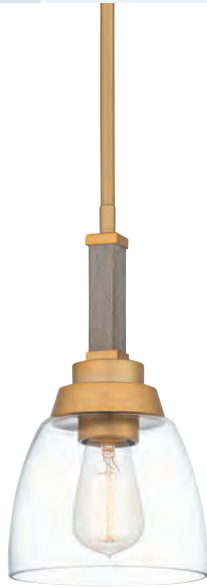

MINI-PENDANTS

BURKETT

BKT1506LG

12" H x 6.5" W x 6.5" D

Finish: Light Gold

1 - 100W Medium Base
(Not Included)

Hanging Height Max: 51.00

ETL Listed Location: Damp

Shade: Clear Glass

*See page 79 for more
fixtures in this family*