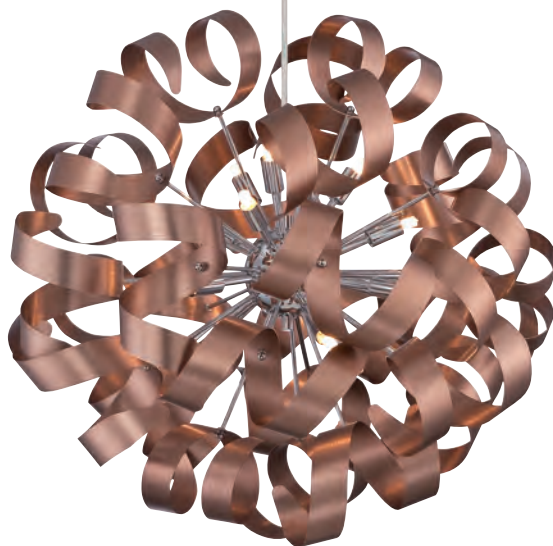

RBN2823SG

23" H x 23" W x 23" D
12 - 40 T4 (Included)
Hanging Height Max: 113.00
ETL Listed Location: Damp