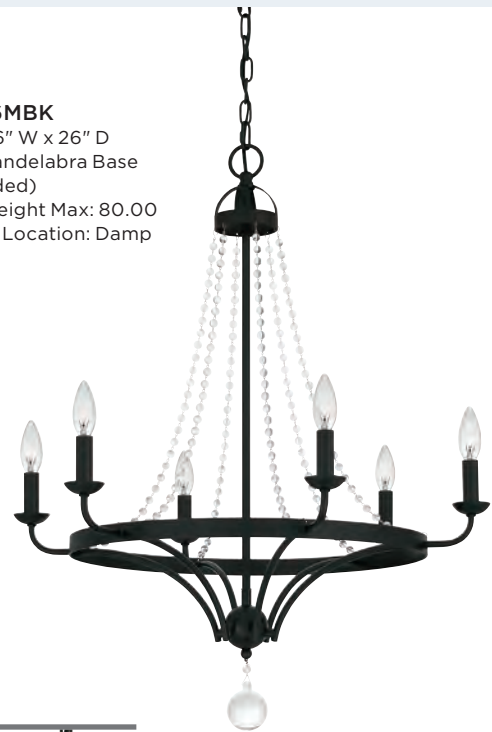

ADL5026MBK
31.5" H x 26" W x 26" D
6 - 60W Candelabra Base
(Not Included)
Hanging Height Max: 80.00
ETL Listed Location: Damp