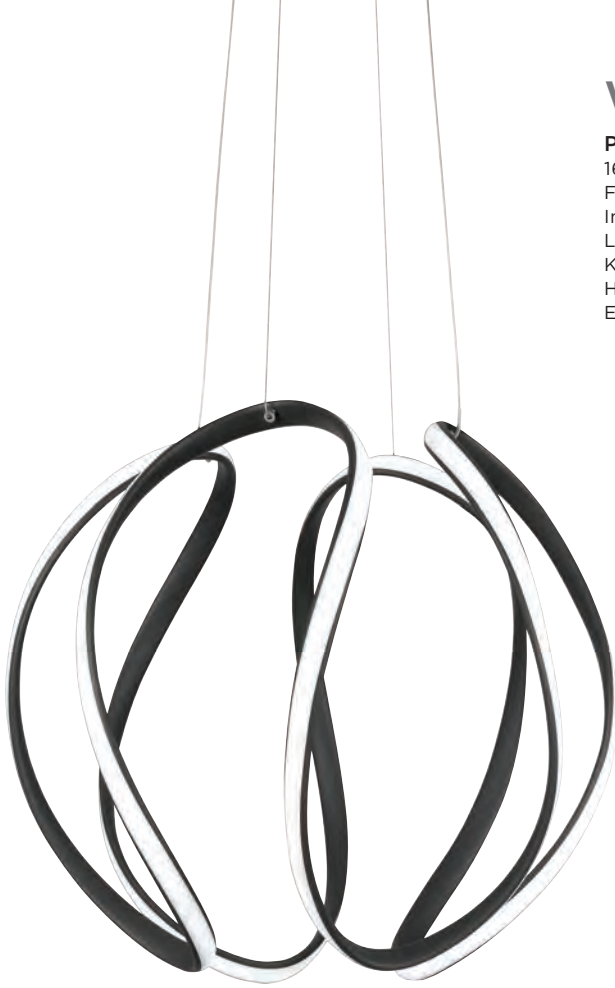

WAVING

PCWN2818EK

16.75" H x 19" W x 19" D

Finish: Earth Black

Integrated LED

Lumens: Delivered 2880 | Initial 4480

Kelvin 3000, CRI 90

Hanging Height Max: 114.00

ETL Listed Location: Damp