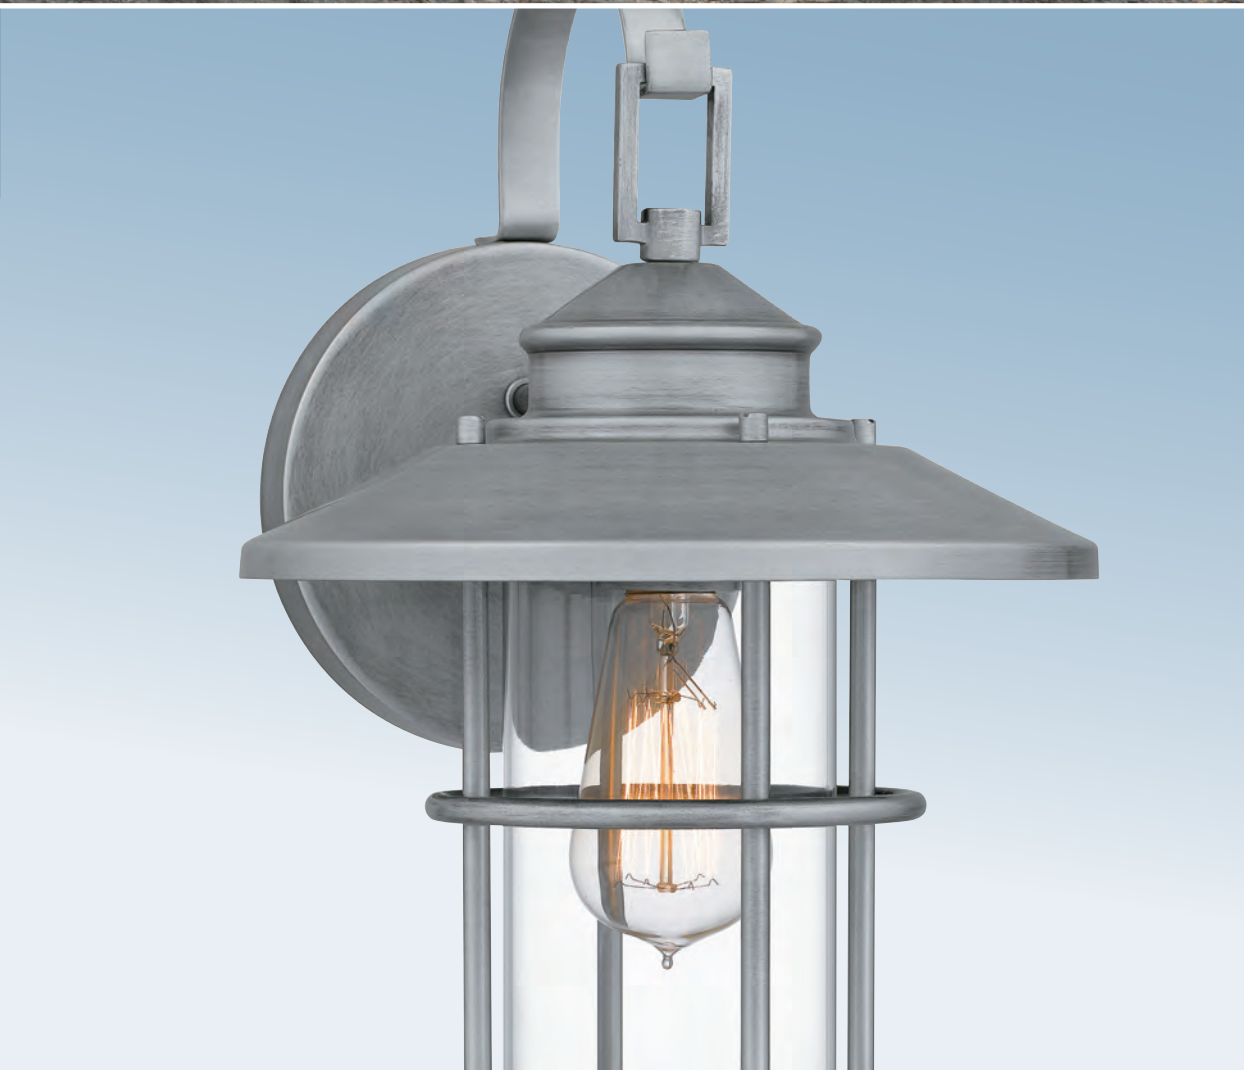

dimmer variable switch

(NOT TO SCALE)

OUTDOOR

OUTDOOR LIVING

Corded Table Lamps

See page 520 for more fixtures in this family

Elevate outdoor living with new table lamps from Quoizel. These lantern-style designs create instant ambiance at your next alfresco gathering. Table lamps can be used indoors or outdoors.