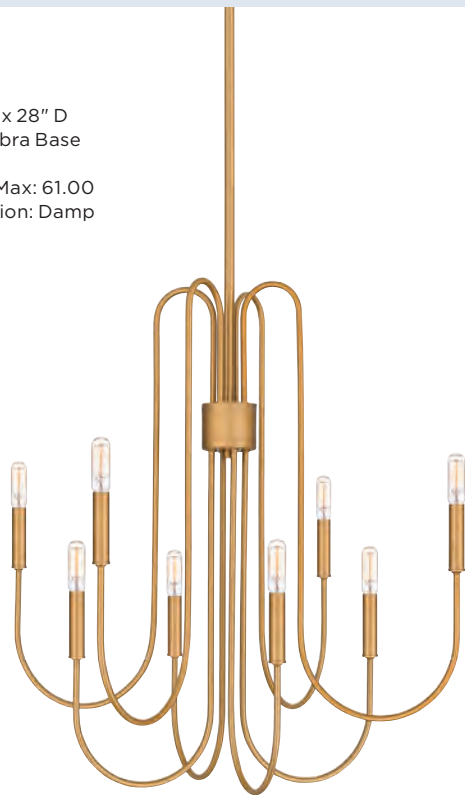

CABRY

Finish: Brushed Weathered Brass, Polished Nickel or Mystic Black

Cabry radiates of-the-moment midcentury modern style. Both futuristic and retro at once, this captivating chandelier creates an instant focal point in a dining space. The brushed weathered brass finish offers a hint of luster while the mystic black option adds a pop of bold, graphic style. For maximum drama and shine, polished nickel is the finish of choice.

CBR5028BWS
28.75" H x 28" W x 28" D
8 - 60W Candelabra Base
(Not Included)
Hanging Height Max: 61.00
ETL Listed Location: Damp