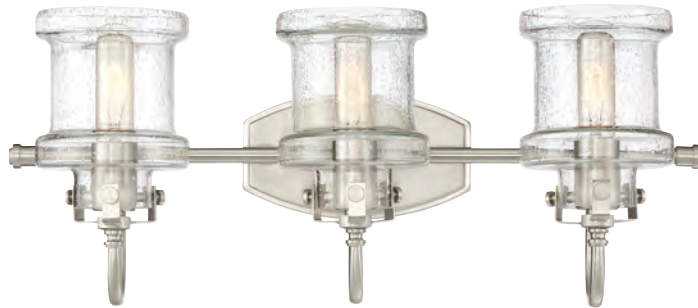

9.75" H x 24" W x 7.25" D

3 - 100W Medium Base

(Not Included)

ETL Listed Location: Damp

DNY8604BN

9.75" H x 32" W x 7.25" D

4 - 100W Medium Base

(Not Included)