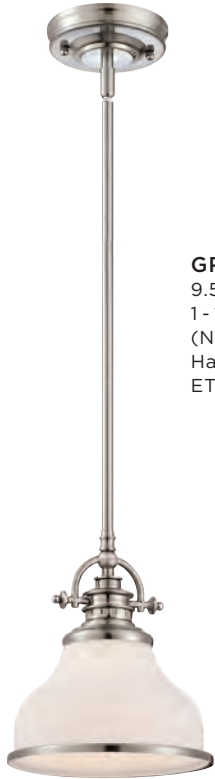

SQR5005RK
23" H x 26" W x 26" D
5 - 100W Medium Base
(Not Included)
Hanging Height Max: 65.00
ETL Listed Location: Damp

Collections

GRANT

Finish: Brushed Nickel

Glass: Opal Etched

This opal etched glass fixture is an elegant nod to the past. The classic Americana styling adds a nostalgic flair to your home. When hung over a kitchen island or dinette table it provides ample lighting for all your daily tasks. It is available in brushed nickel and palladian bronze finishes.