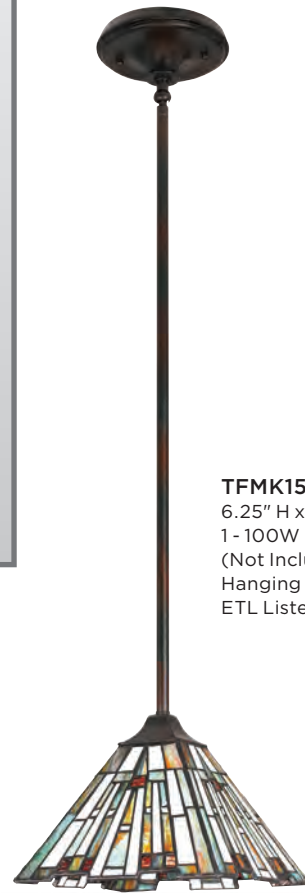

TFMK1508VA

6.25" H x 8" W x 8" D
1 - 100W Medium Base
(Not Included)
Hanging Height Max: 46.00
ETL Listed Location: Damp

TFMK2817VA

25.5" H x 17" W x 17" D
3 - 100W Medium Base
(Not Included)
Hanging Height Max: 126.00
ETL Listed Location: Damp