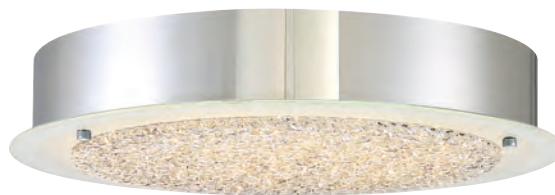

PCBZ1616C

3" H x 16" W x 16" D
Integrated LED
Lumens: Delivered 1540 | Initial 2200
Kelvin 3000, CRI 90
ETL Listed Location: Damp