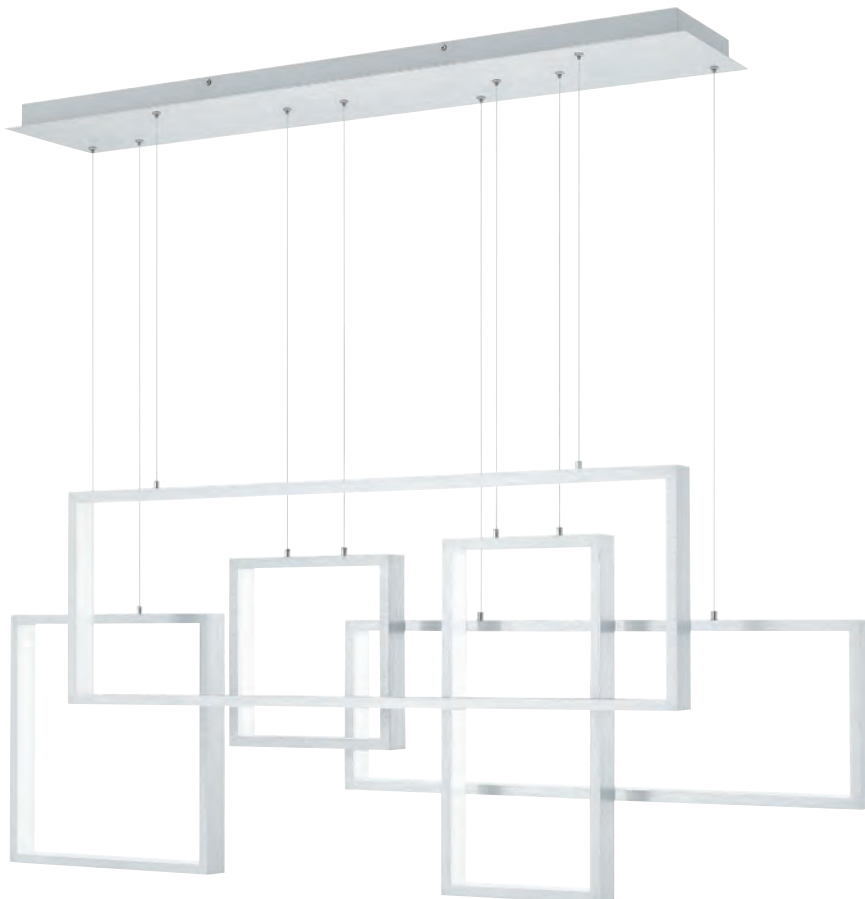

CANVAS

Finish: Western Bronze
or Brushed Aluminum

The rich western bronze or brushed aluminum finish of the Canvas collection's dually suspended frame emphasizes the bold lines of its minimalist design. This modern stunner features Integrated LED technology and adjustable cables.

PCCV157WT

24.5" H x 56.75" W x 7.75" D

Integrated LED

Lumens: Delivered 2130 | Initial 6240

Kelvin 3000, CRI 90

Hanging Height Max: 120.00

ETL Listed Location: Damp

PCCV157BRA