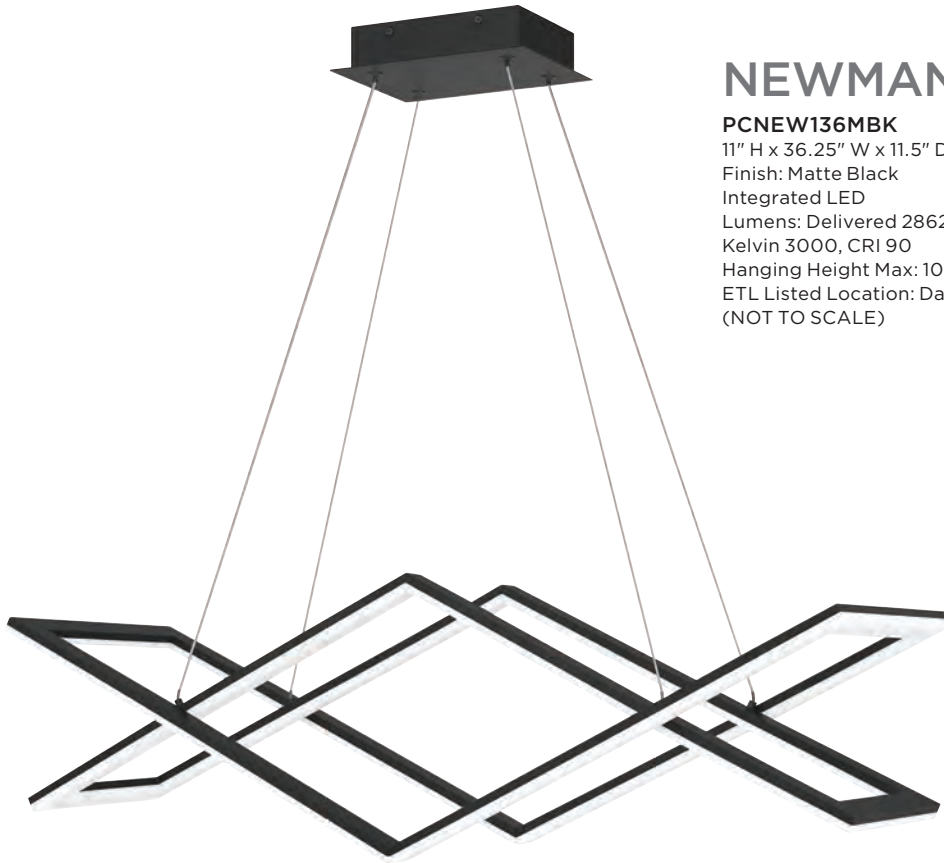

CANVAS

Finish: Western Bronze
or Brushed Aluminum

The rich western bronze or brushed aluminum finish of the Canvas collection's dually suspended frame emphasizes the bold lines of its minimalist design. This modern stunner features Integrated LED technology and adjustable cables.

PCCV157WT

24.5" H x 56.75" W x 7.75" D

Integrated LED

Lumens: Delivered 2130 | Initial 6240

Kelvin 3000, CRI 90

Hanging Height Max: 120.00

ETL Listed Location: Damp

PCCV157BRA

24.5" H x 56.75" W x 7.75" D

Integrated LED

Lumens: Delivered 2130 | Initial 6240

Kelvin 3000, CRI 90

Hanging Height Max: 120.00

ETL Listed Location: Damp

NEWMAN

PCNEW136MBK

11" H x 36.25" W x 11.5" D

Finish: Matte Black

Integrated LED

Lumens: Delivered 2862 | Initial 4755

Kelvin 3000, CRI 90

Hanging Height Max: 100.00

ETL Listed Location: Damp
(NOT TO SCALE)

FANFARE