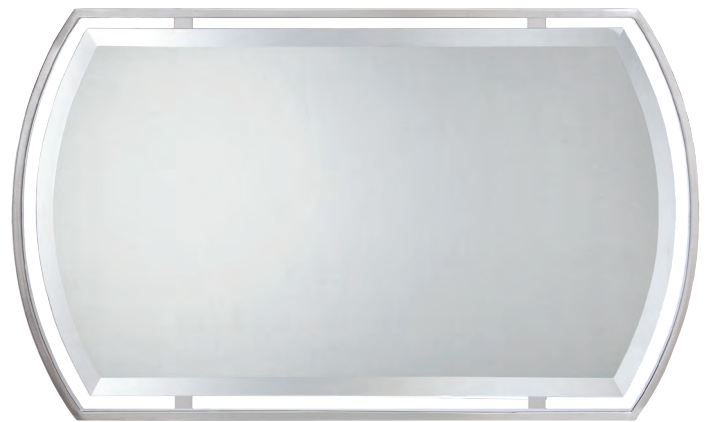

QR1419BN
35" H x 21" W x 1" D
Finish: Brushed Nickel