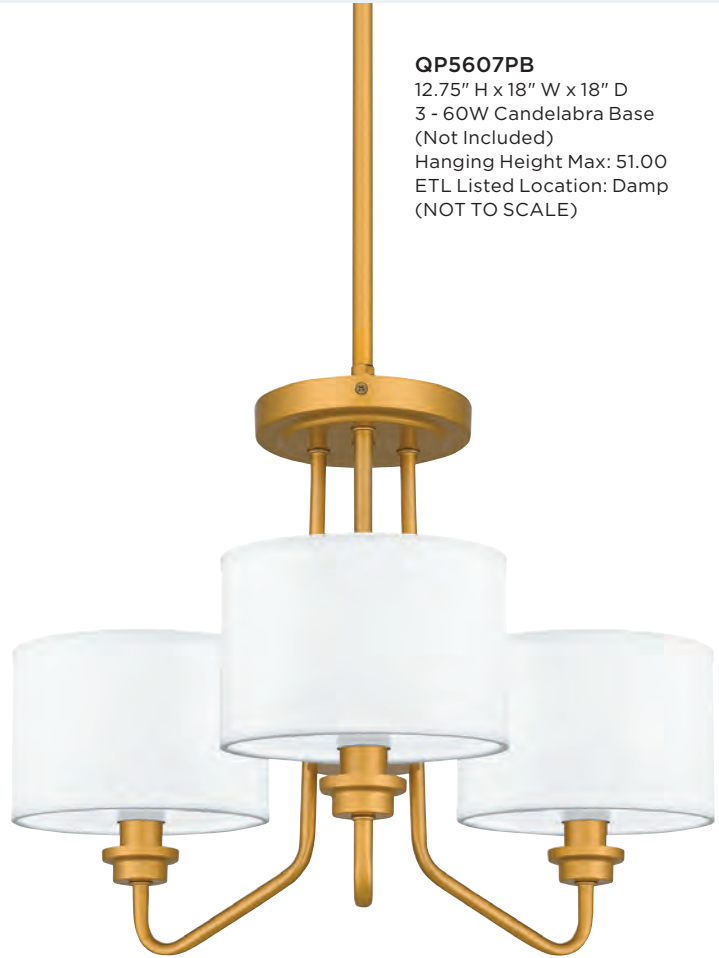

QP5607PB
12.75" H x 18" W x 18" D
3 - 60W Candelabra Base
(Not Included)
Hanging Height Max: 51.00
ETL Listed Location: Damp
(NOT TO SCALE)