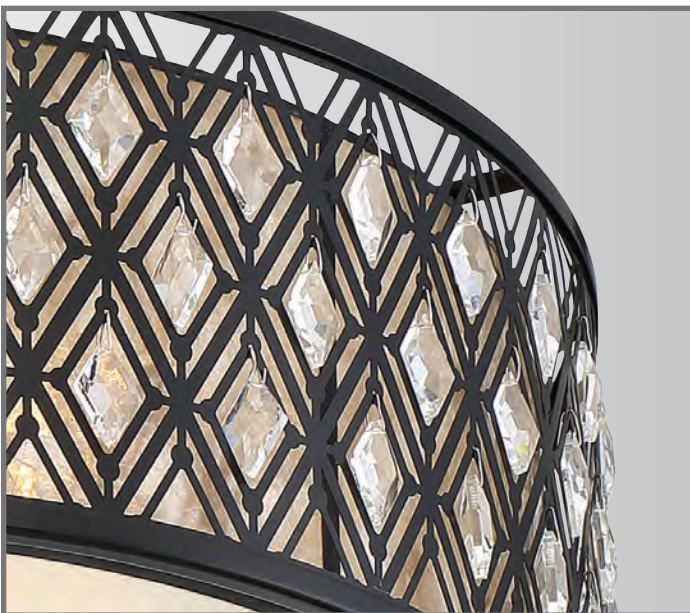

BOUTIQUE

Finish: Mystic Black
Shade: Oyster Mica

Fashion meets form with the Boutique mica series. The laser-cut metal outer shade features beautiful crystal drops hanging at the center of each of the repeating diamond patterns. The etched glass diffuser adds a warm glow and the mystic black finish complements the overall design.

QUOIZEL
NATURALS

Pendants

MCBQ2822K

9" H x 22" W x 22" D
4 - 100W Medium Base
(Not Included)
Hanging Height Max: 48.00
ETL Listed Location: Damp
(NOT TO SCALE)

MCBQ1722K

12" H x 22" W x 22" D
4 - 100W Medium Base
(Not Included)
ETL Listed Location: Damp