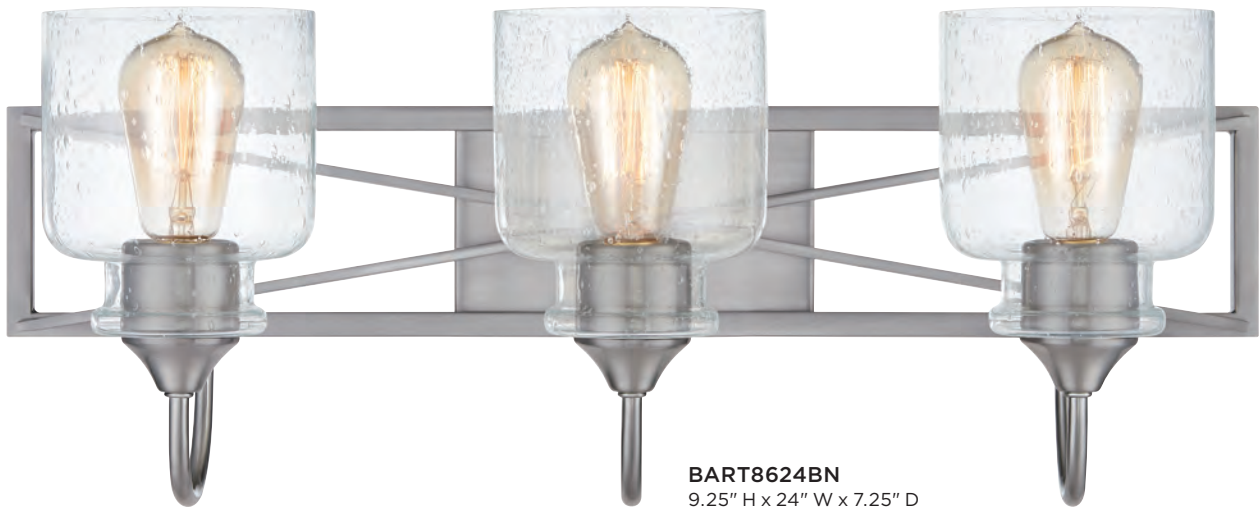

BARTLEY

Finish: Brushed Nickel

Glass: Clear Seedy

Orient the Bartley bath light up or down to customize — and maximize — illumination within a primary or guest bathroom. Available in the soft sheen of brushed nickel or the clean lines of matte black, this light features subtle architectural details. A seedy glass shade offers a touch of sheen.

Can be installed facing up or down

BART8616BN

9.25" H x 15.75" W x 7.25" D
2 - 100W Medium Base
(Not Included)
ETL Listed Location: Damp

BART8624BN

9.25" H x 24" W x 7.25" D
3 - 100W Medium Base
(Not Included)
ETL Listed Location: Damp
(NOT TO SCALE)