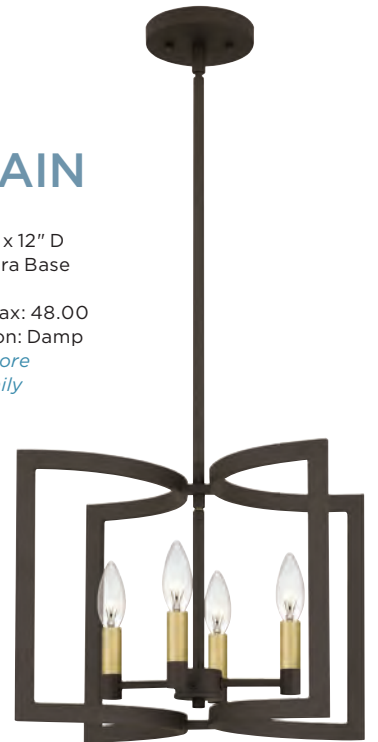

BEAUFAIN

BEU1512OZ

11.75" H x 12.75" W x 12" D

4 - 60W Candelabra Base

(Not Included)

Hanging Height Max: 48.00

ETL Listed Location: Damp

*See page 63 for more
fixtures in this family*