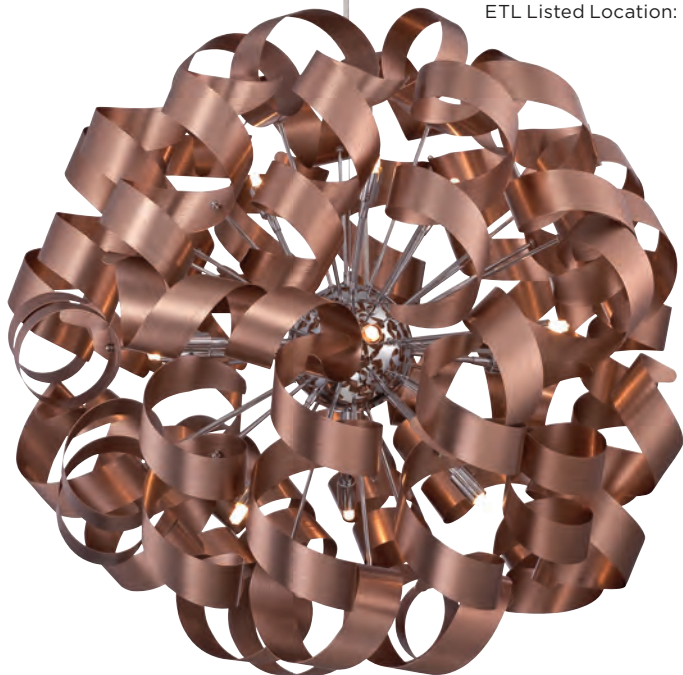

RIBBONS

Finish: Satin Copper

RBN2831SG

31" H x 31" W x 31" D
12 - 40 T4 (Included)
Hanging Height Max: 121.00
ETL Listed Location: Damp