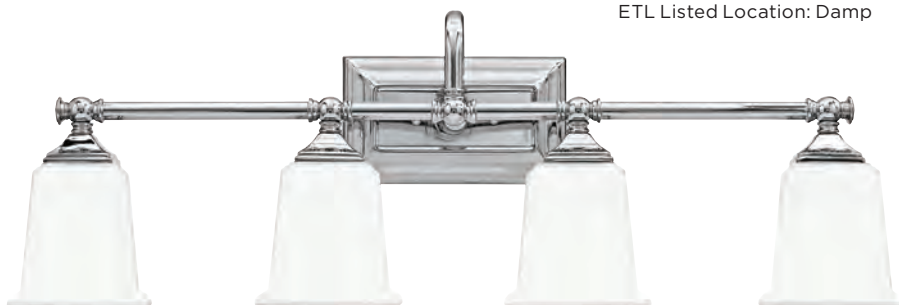

NL8604C
10" H x 30.5" W x 7" D
4 - 100W Medium Base
(Not Included)
ETL Listed Location: Damp