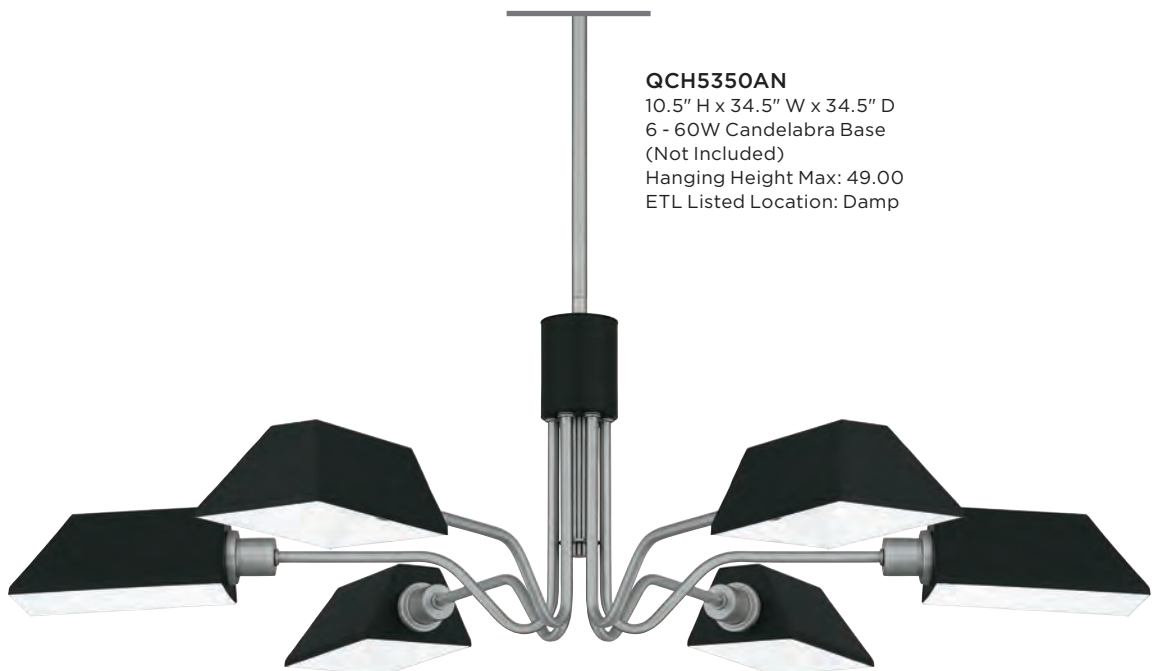

QCH5350AN

10.5" H x 34.5" W x 34.5" D
6 - 60W Candelabra Base
(Not Included)
Hanging Height Max: 49.00
ETL Listed Location: Damp